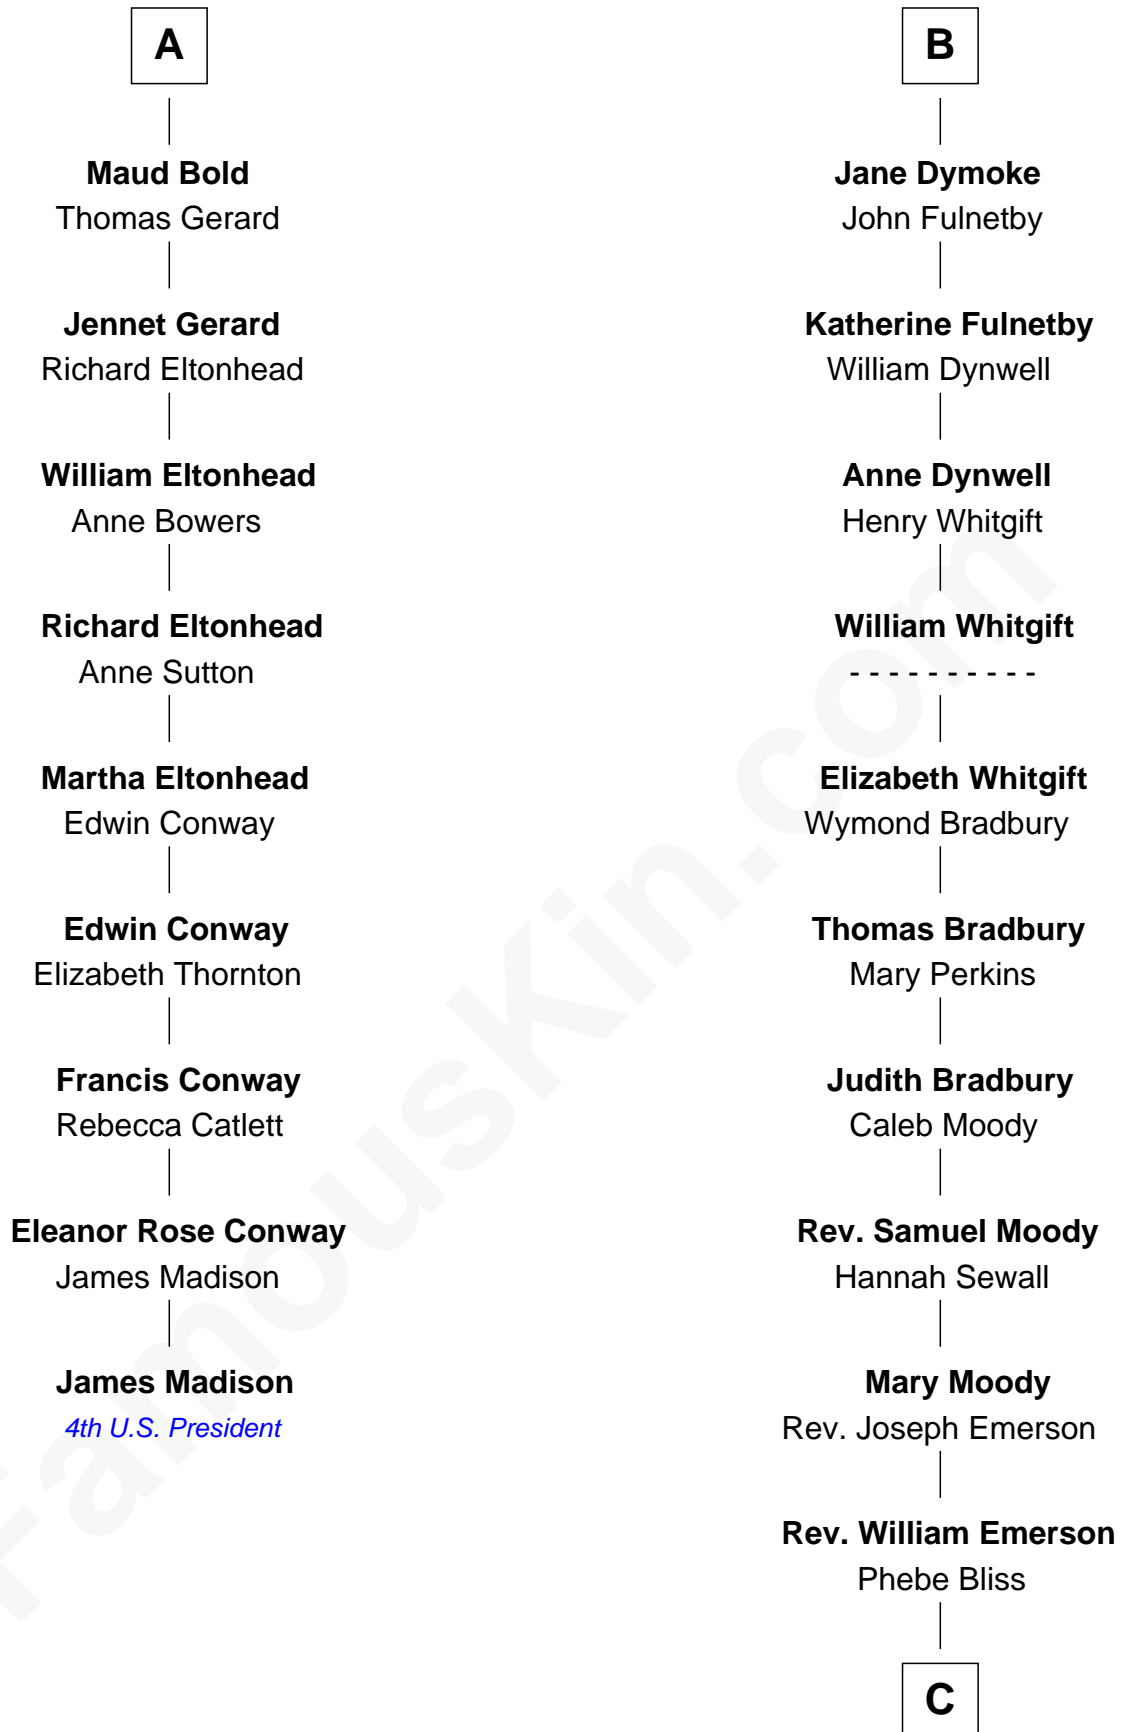

FamousKin.com Relationship Chart of

James Madison

4th U.S. President

15th cousin 3 times removed of

Ralph Waldo Emerson

American Poet

King Edward I

*with wife
Eleanor of Castile*

*with wife
Margaret of France*

Elizabeth Plantagenet
Humphrey de Bohun

Sir William de Bohun
Elizabeth de Badlesmere

Elizabeth de Bohun
Sir Richard Fitzalan

Elizabeth Fitzalan
Sir Robert Goushill

Joan Goushill
Sir Thomas Stanley

Katherine Stanley
Sir John Savage

Dulcia Savage
Sir Henry Bold

Thomas of Brotherton
Alice de Hales

Margaret Plantagenet
John de Segrave

Elizabeth de Segrave
John de Mowbray

Eleanor de Mowbray
John de Welles

Eudo de Welles
Maud de Greystoke

Sir Lionel de Welles
Joan de Waterton

Margaret de Welles
Sir Thomas Dymoke

A

B

C

Rev. William Emerson

Ruth Haskins