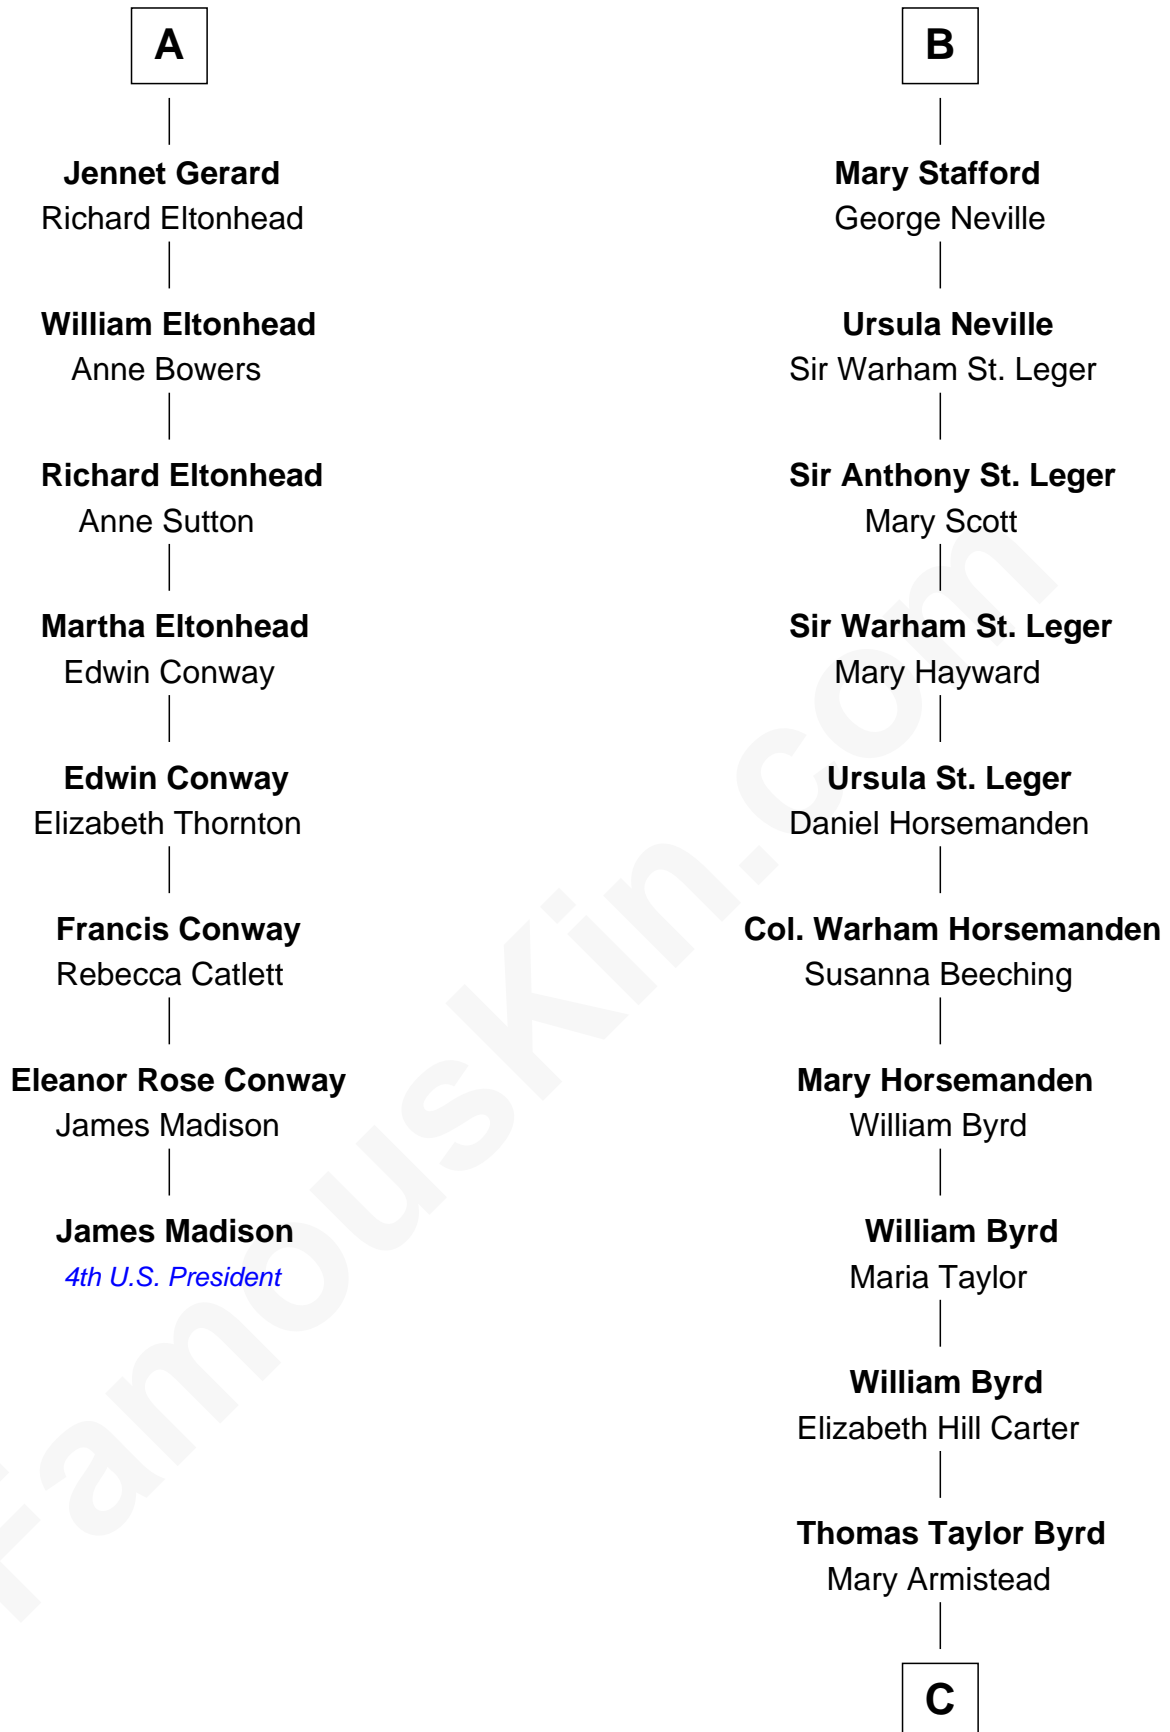

# FamousKin.com Relationship Chart of

**James Madison**

*4th U.S. President*

14th cousin 6 times removed of

**Admiral Richard Byrd**

*Polar Explorer*

**Henry Plantagenet**

Maud de Chaworth

**Eleanor Plantagenet**

Richard Fitzalan

**Sir Richard Fitzalan**

Elizabeth de Bohun

**Elizabeth Fitzalan**

Sir Robert Goushill

**Joan Goushill**

Sir Thomas Stanley

Henry de Percy

**Sir Henry Percy**

Margaret de Neville

**Sir Henry Percy**

Elizabeth Mortimer

**Sir Henry Percy**

Eleanor Neville

**Sir Henry Percy**

Eleanor Poynings

**Henry Percy**

Maud Herbert

**Eleanor Percy**

Edward Stafford

**B**

**C**

**Richard Evelyn Byrd**