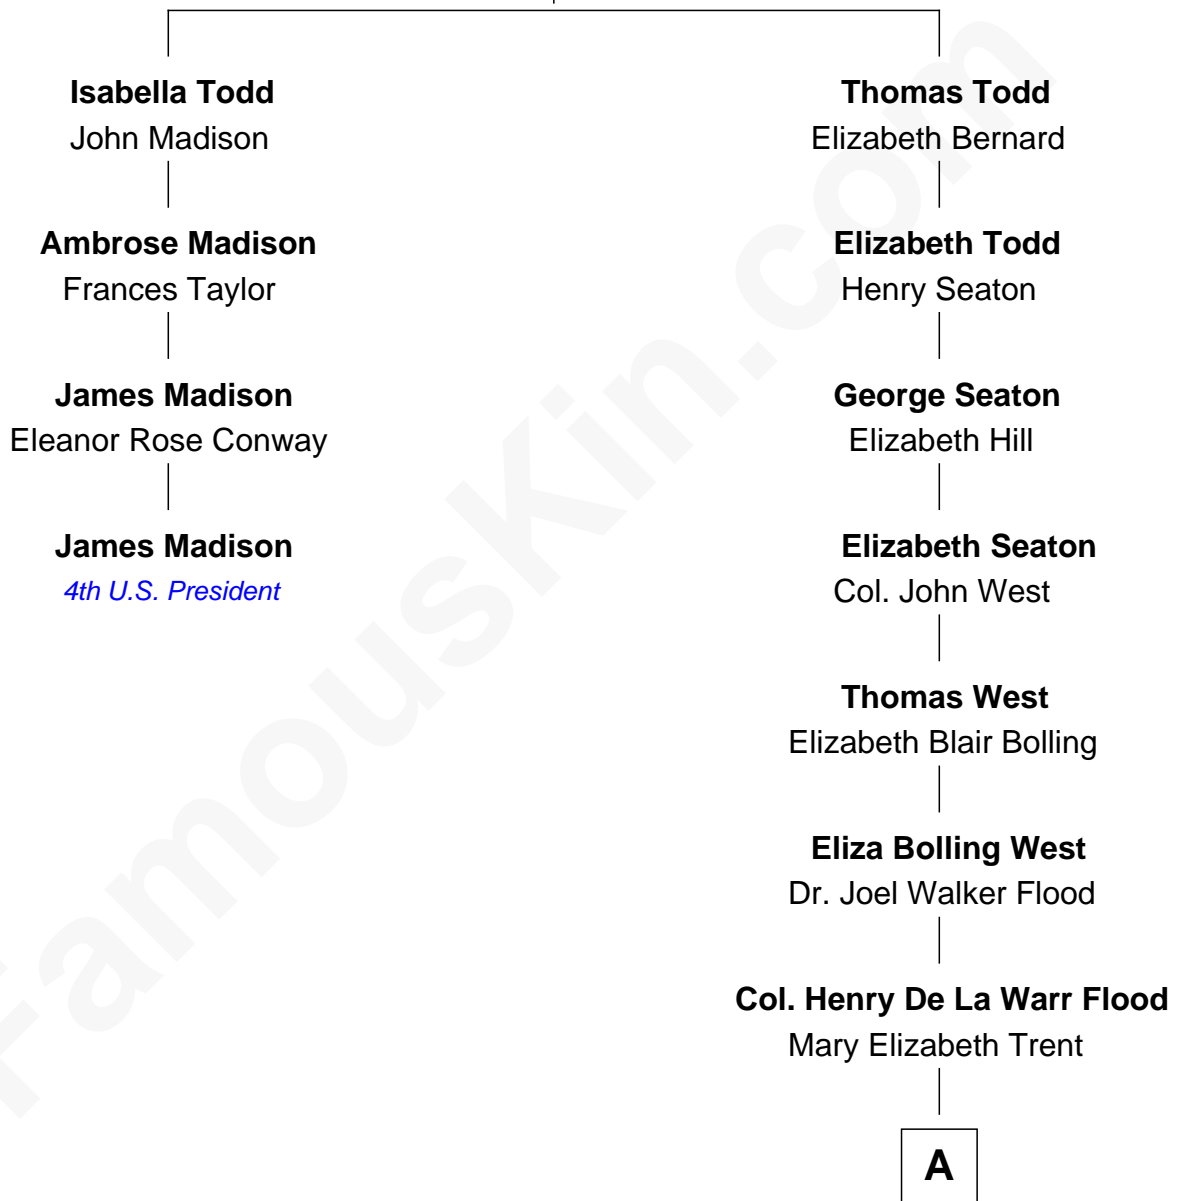

FamousKin.com Relationship Chart of

James Madison

4th U.S. President

3rd cousin 6 times removed of

Admiral Richard Byrd

Polar Explorer

Thomas Todd

Ann Gorsuch

A

Joel Walker Flood

Ella Faulkner

Eleanor Bolling Flood

Richard Evelyn Byrd

Admiral Richard Byrd

Polar Explorer

FamousKin.com