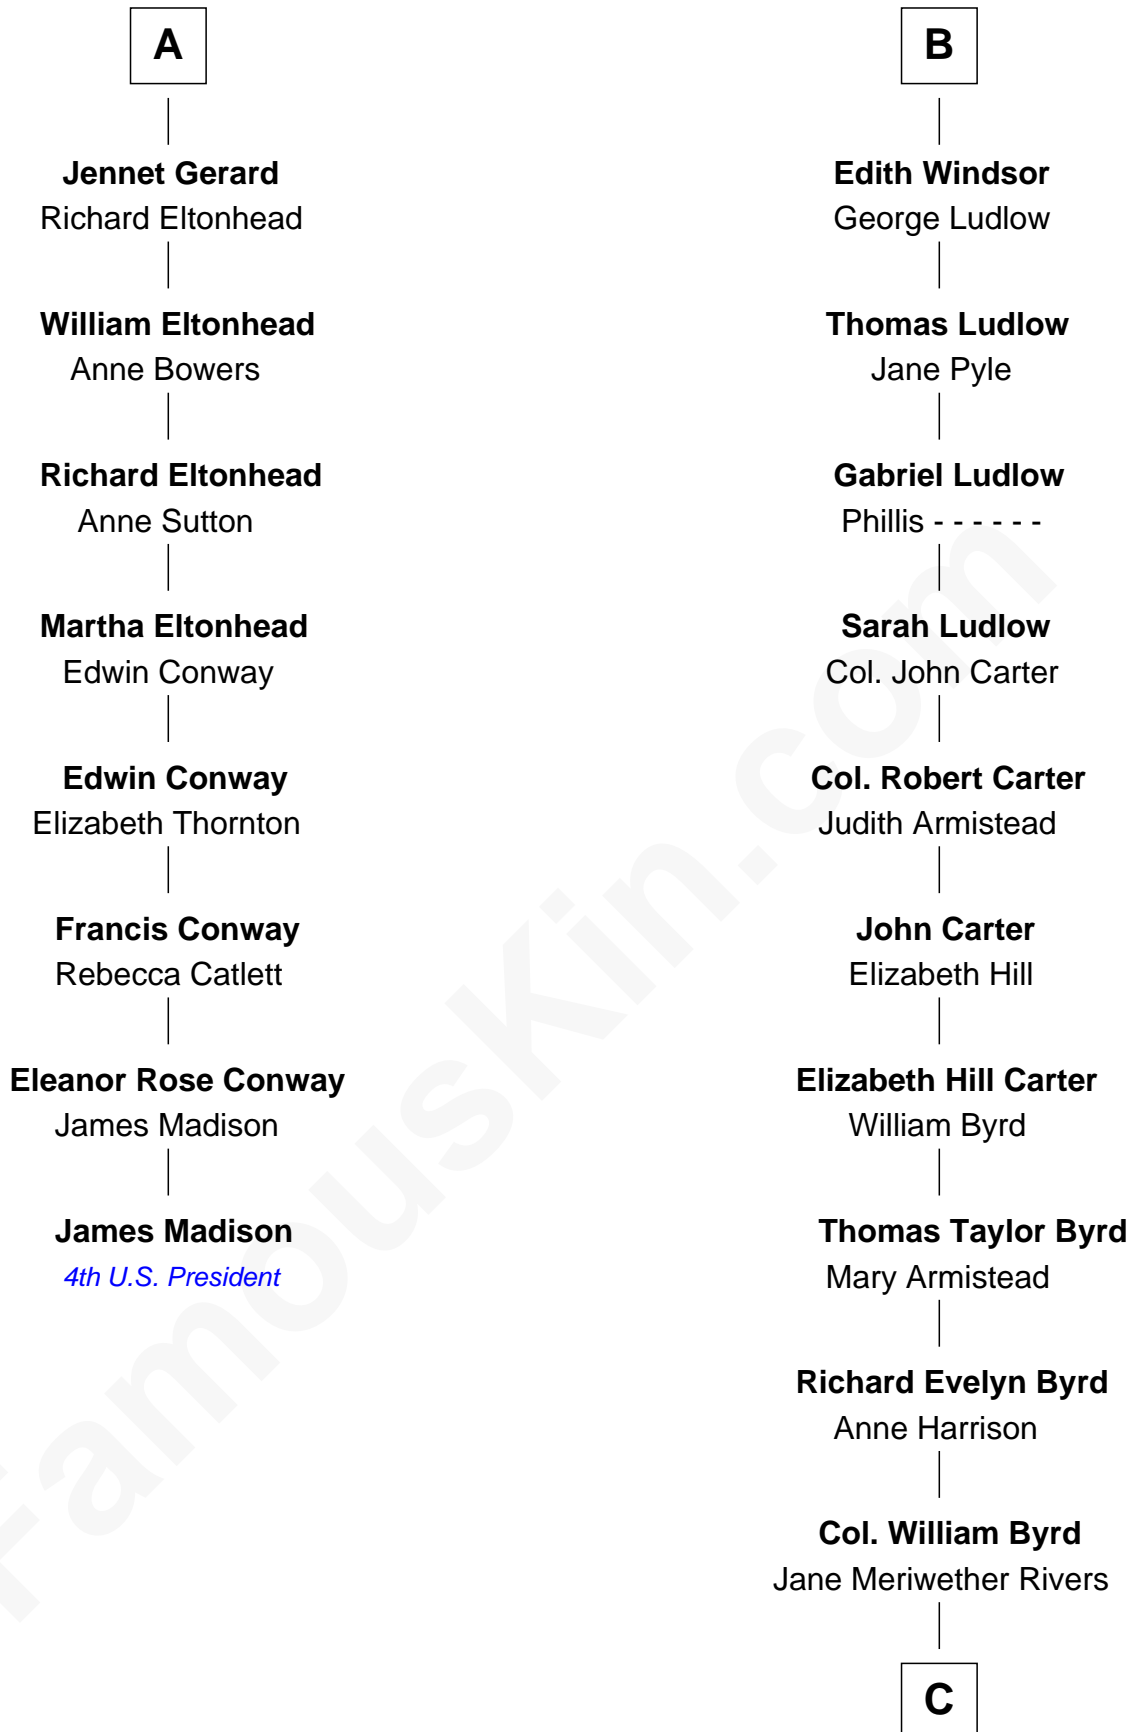

FamousKin.com Relationship Chart of

James Madison

4th U.S. President

14th cousin 4 times removed of

Admiral Richard Byrd

Polar Explorer

Humphrey de Bohun

Elizabeth Plantagenet

Sir William de Bohun
Elizabeth de Badlesmere

Elizabeth de Bohun
Sir Richard Fitzalan

Elizabeth Fitzalan
Sir Robert Goushill

Joan Goushill
Sir Thomas Stanley

Katherine Stanley
Sir John Savage

Dulcia Savage
Sir Henry Bold

Maud Bold
Thomas Gerard

A

Margaret de Bohun
Sir Hugh de Courtnay

Elizabeth de Courtnay
Sir Andrew Luttrell

Sir Hugh Luttrell
Catherine de Beaumont

Elizabeth Luttrell
John Stratton

Elizabeth Stratton
John Andrews

Elizabeth Andrews
Sir Thomas de Windsor

Sir Andrews de Windsor
Elizabeth Blount

B

C

Richard Evelyn Byrd
Eleanor Bolling Flood

Admiral Richard Byrd
Polar Explorer

FamousKin.com