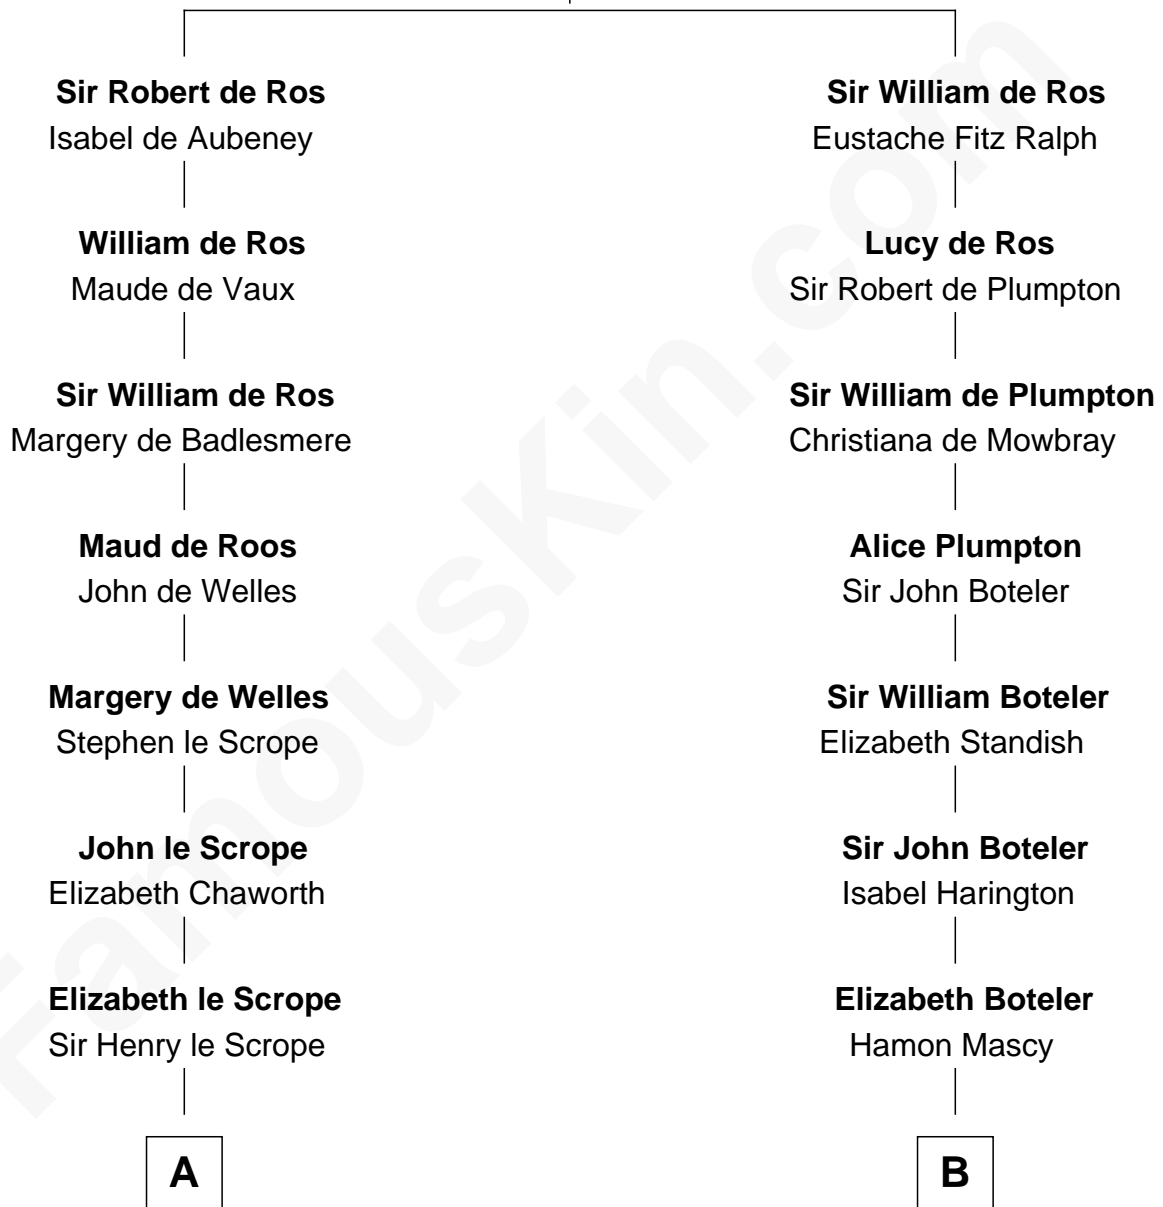

FamousKin.com Relationship Chart of

James Madison

4th U.S. President

16th cousin 3 times removed of

Ellen (Herndon) Arthur

Wife of President Chester A. Arthur

Sir William de Ros

Lucy FitzPiers

C

Dabney Herndon

Elizabeth Hull

Capt. William Lewis Herndon
Frances Elizabeth Hansborough

Ellen (Herndon) Arthur

Wife of President Chester Arthur

FamousKin.com