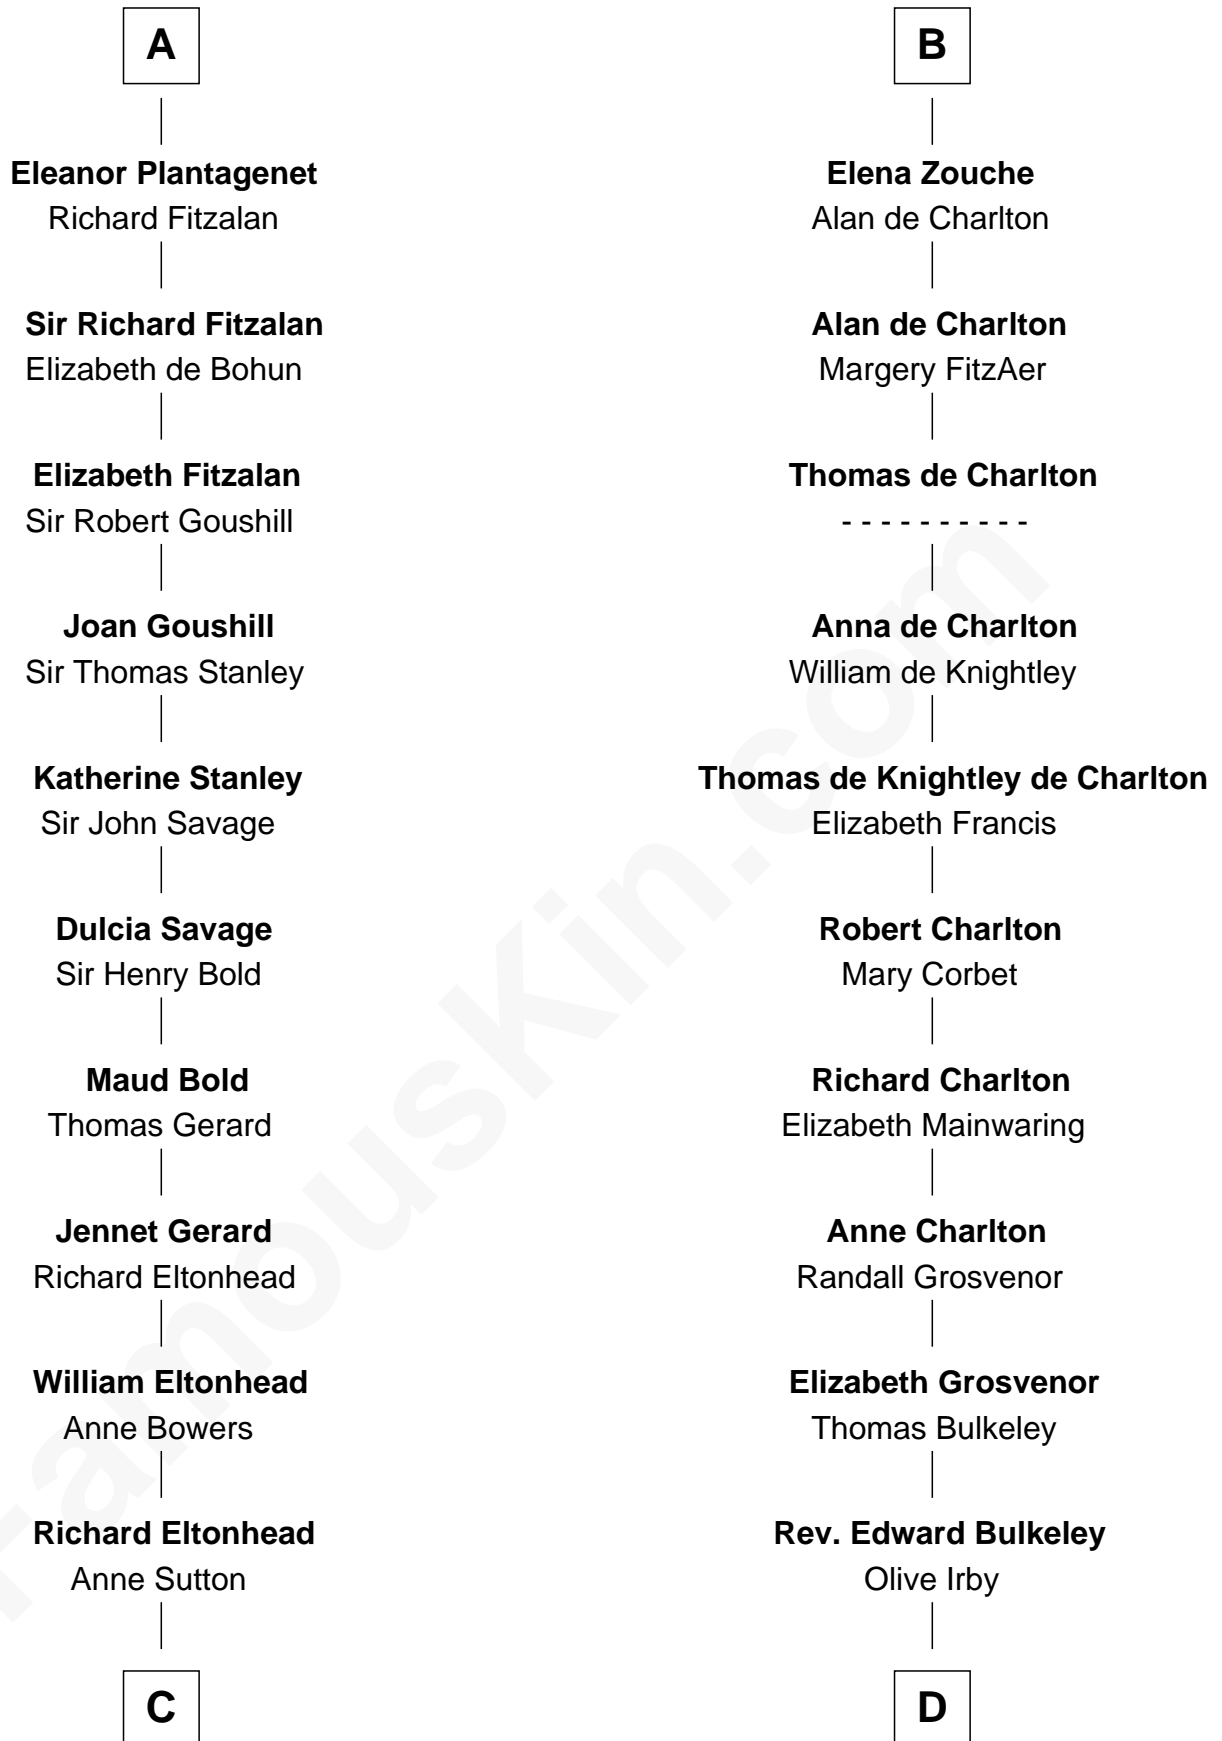

# FamousKin.com Relationship Chart of

**James Madison**

*4th U.S. President*

18th cousin 3 times removed of

**Rev. John Whittingham**

*(c1616 - 1639) Great Migration Immigrant 1637*

**C**

**Martha Eltonhead**

Edwin Conway

**Edwin Conway**

Elizabeth Thornton

**Francis Conway**

Rebecca Catlett

**Eleanor Rose Conway**

James Madison

**James Madison**

*4th U.S. President*

**D**

**Elizabeth Bulkeley**

Richard Whittingham

**Rev. John Whittingham**

*Great Migration Immigrant 1637*

FamousKin.com