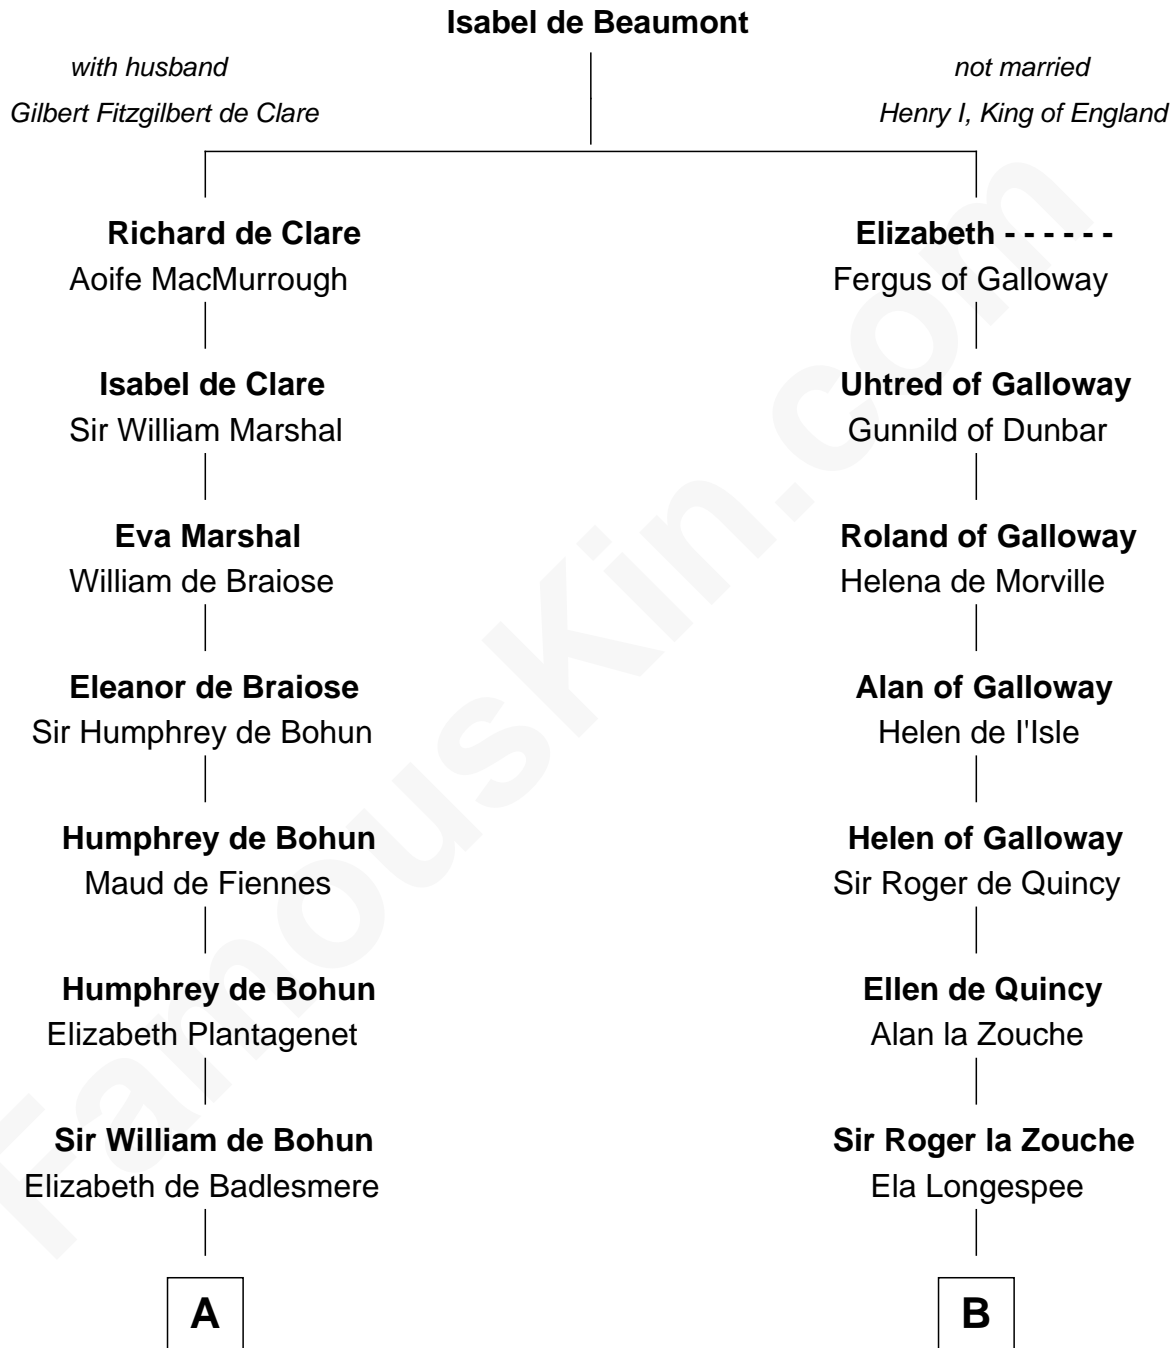

FamousKin.com Relationship Chart of

James Madison

4th U.S. President

19th cousin 1 time removed of

Rev. John Whittingham

(c1616 - 1639) Great Migration Immigrant 1637

C

Edwin Conway
Elizabeth Thornton

Francis Conway
Rebecca Catlett

Eleanor Rose Conway
James Madison

James Madison
4th U.S. President

D

Rev. Edward Bulkeley
Olive Irby

Elizabeth Bulkeley
Richard Whittingham

Rev. John Whittingham
Great Migration Immigrant 1637