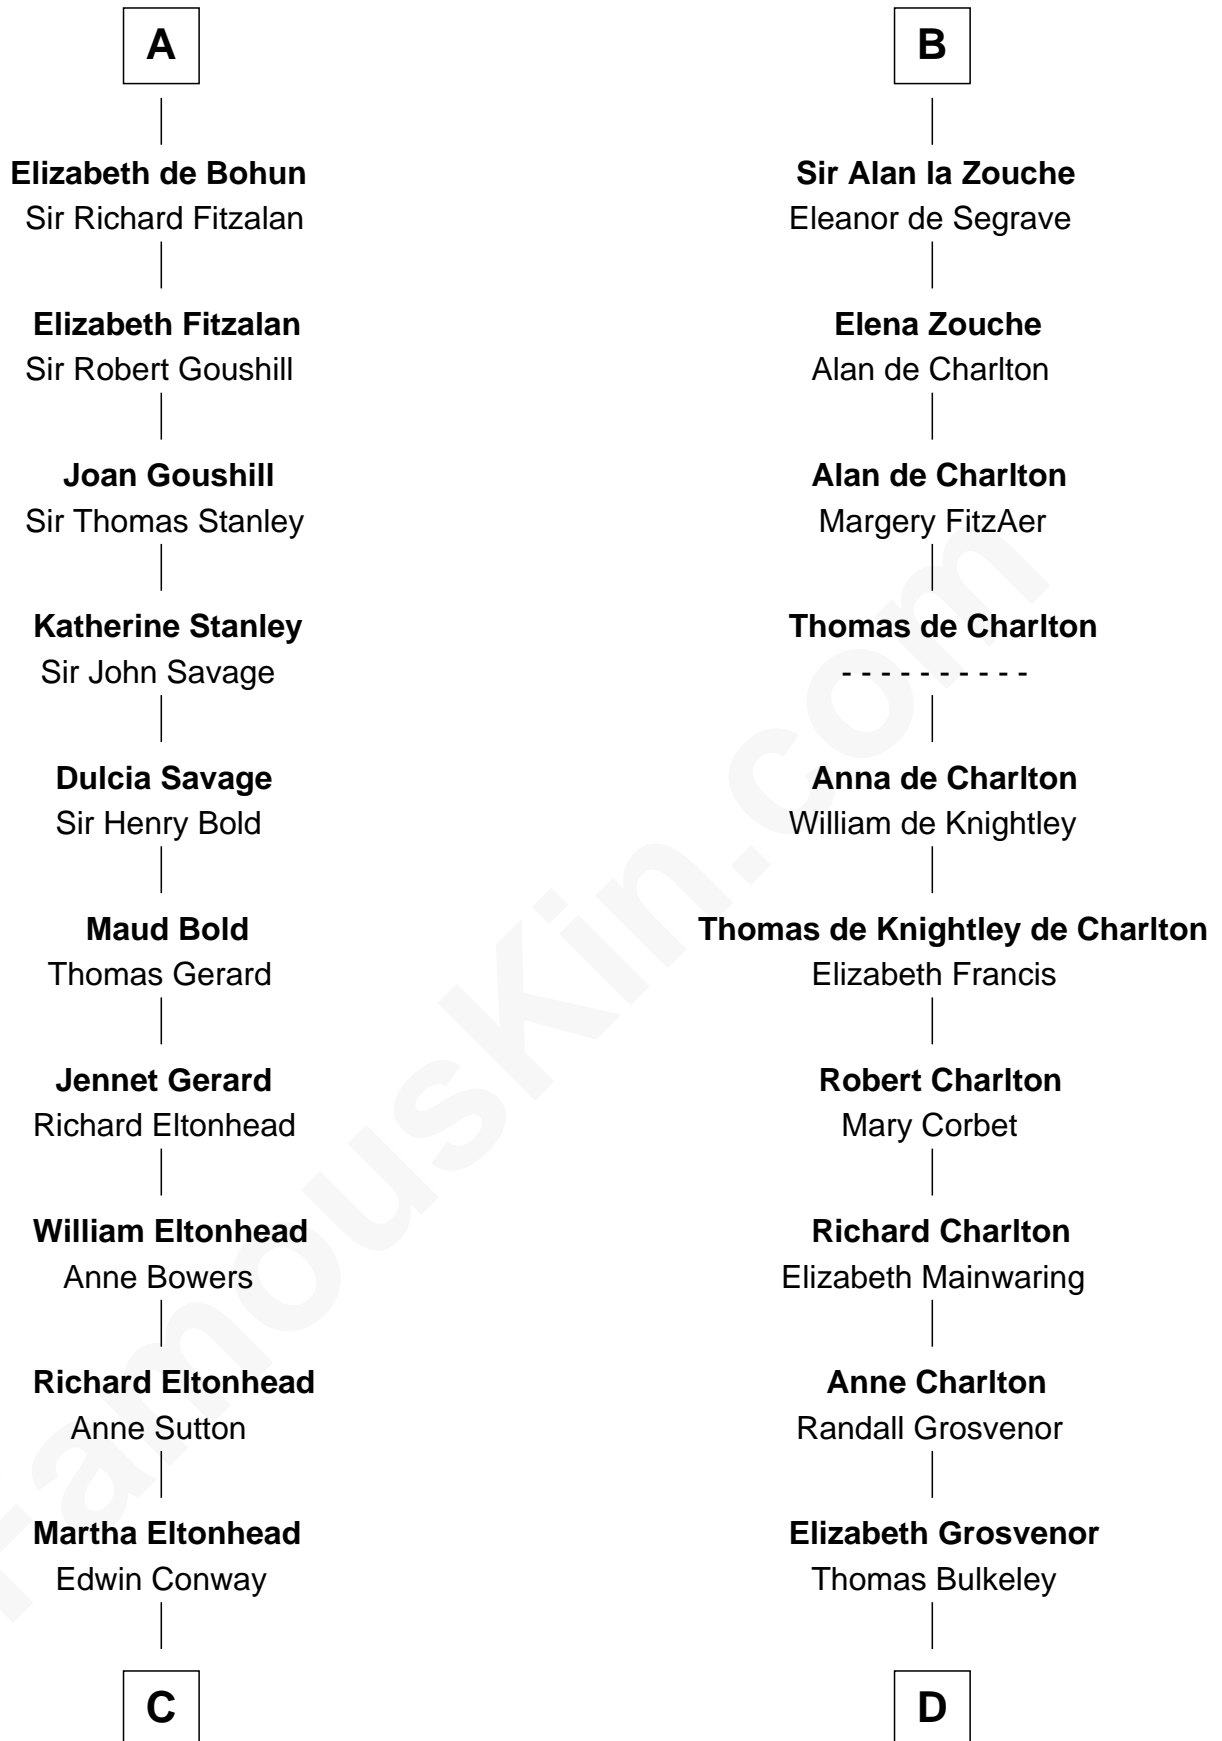

FamousKin.com Relationship Chart of

James Madison

4th U.S. President

19th cousin 1 time removed of

Rev. John Whittingham

(c1616 - 1639) Great Migration Immigrant 1637

C

Edwin Conway
Elizabeth Thornton

Francis Conway
Rebecca Catlett

Eleanor Rose Conway
James Madison

James Madison
4th U.S. President

D

Rev. Edward Bulkeley
Olive Irby

Elizabeth Bulkeley
Richard Whittingham

Rev. John Whittingham
Great Migration Immigrant 1637