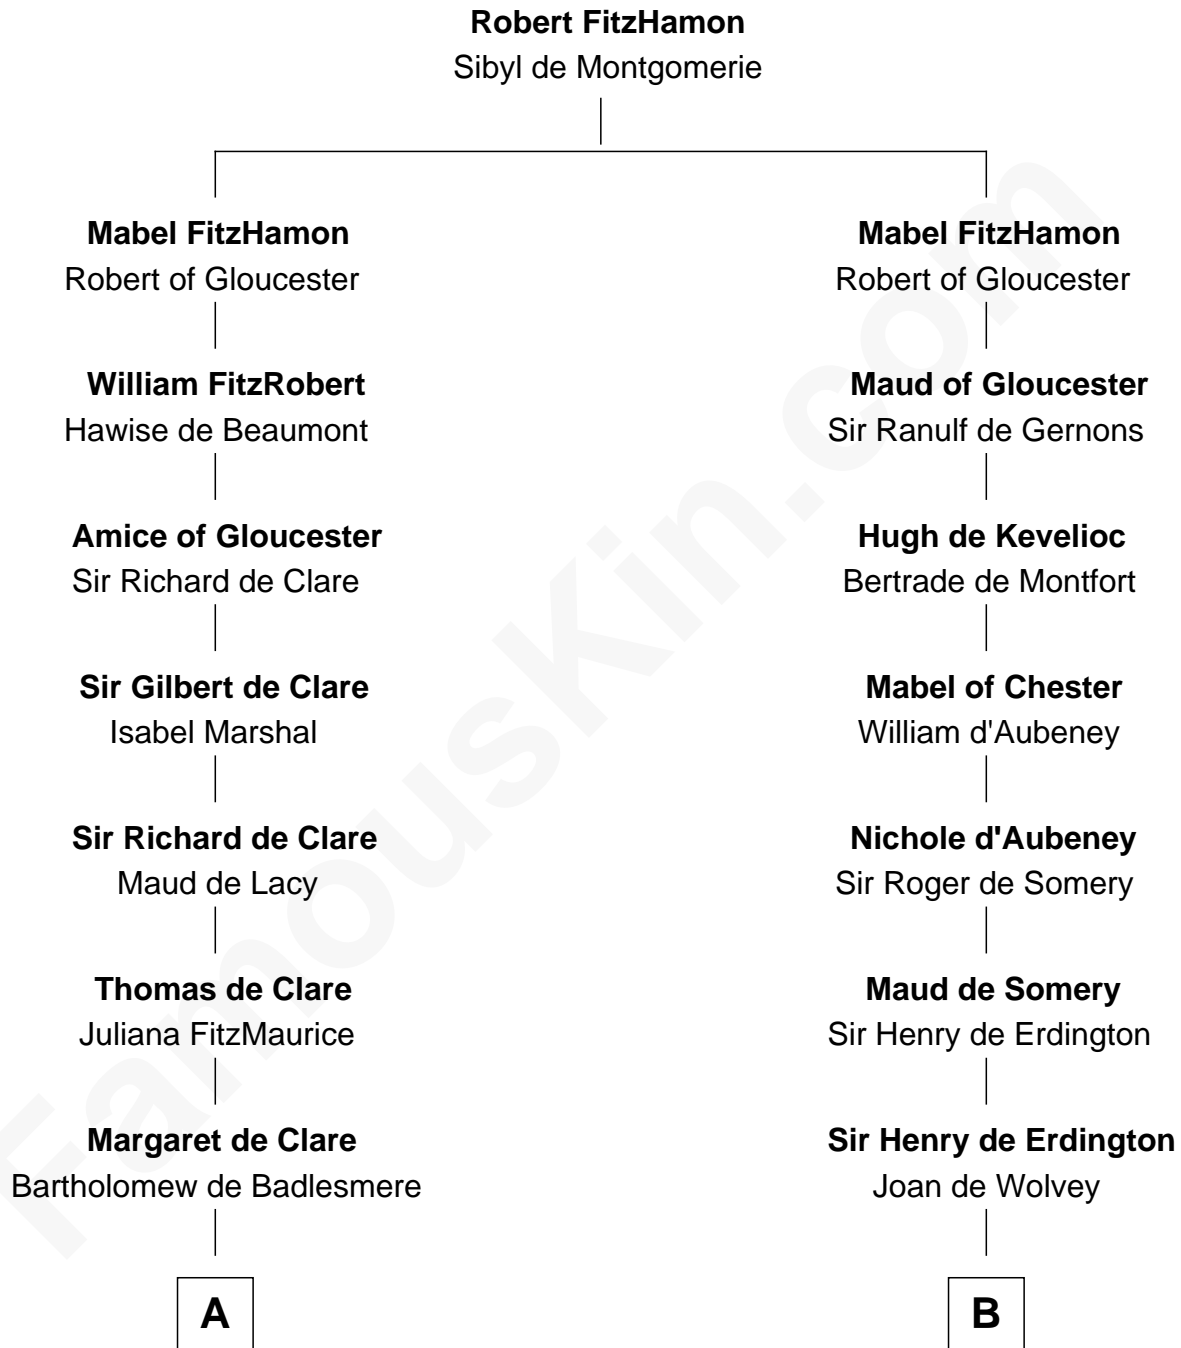

FamousKin.com Relationship Chart of

James Madison

4th U.S. President

16th cousin 5 times removed of

Rev. John Whittingham

(c1616 - 1639) Great Migration Immigrant 1637

C

—
Martha Eltonhead

Edwin Conway

—
Edwin Conway

Elizabeth Thornton

—
Francis Conway

Rebecca Catlett

—
Eleanor Rose Conway

James Madison

—
James Madison

4th U.S. President

FamousKin.com