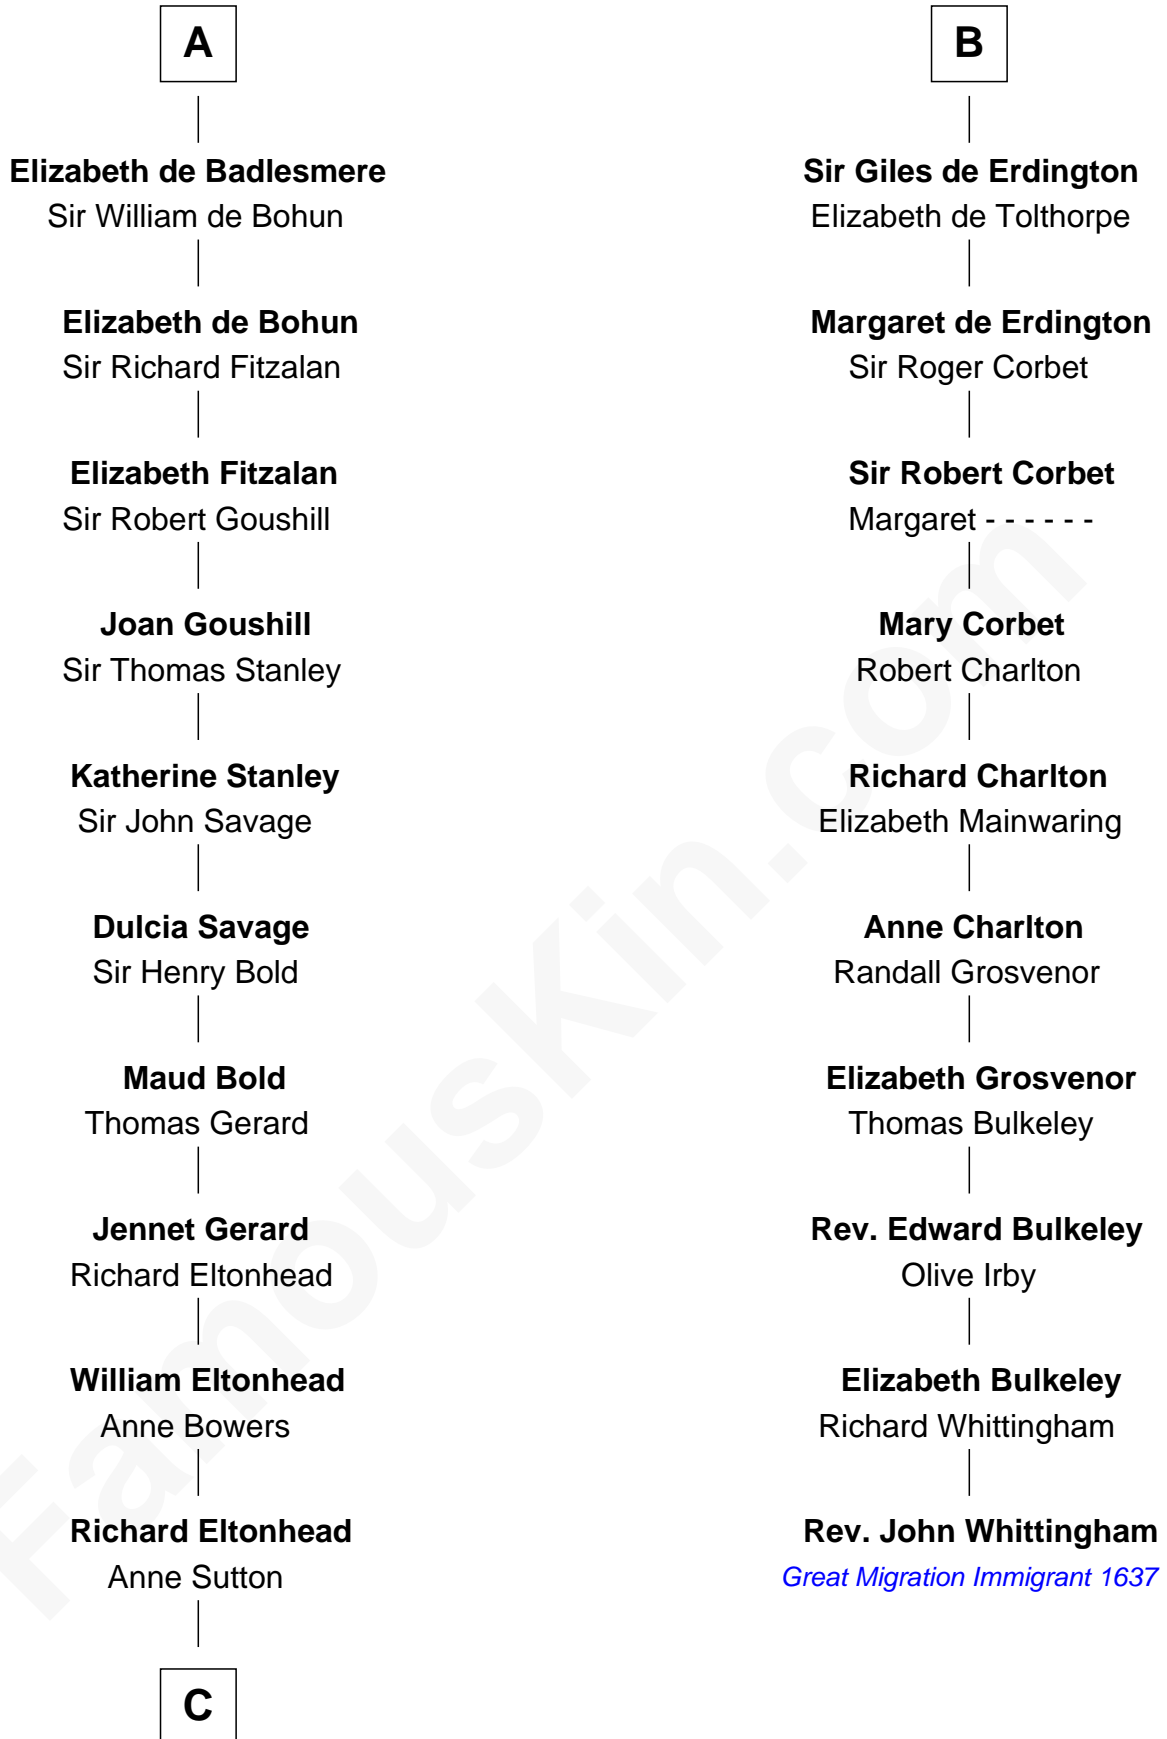

FamousKin.com Relationship Chart of

James Madison

4th U.S. President

16th cousin 5 times removed of

Rev. John Whittingham

(c1616 - 1639) Great Migration Immigrant 1637

C

—
Martha Eltonhead

Edwin Conway

—
Edwin Conway

Elizabeth Thornton

—
Francis Conway

Rebecca Catlett

—
Eleanor Rose Conway

James Madison

—
James Madison

4th U.S. President

FamousKin.com