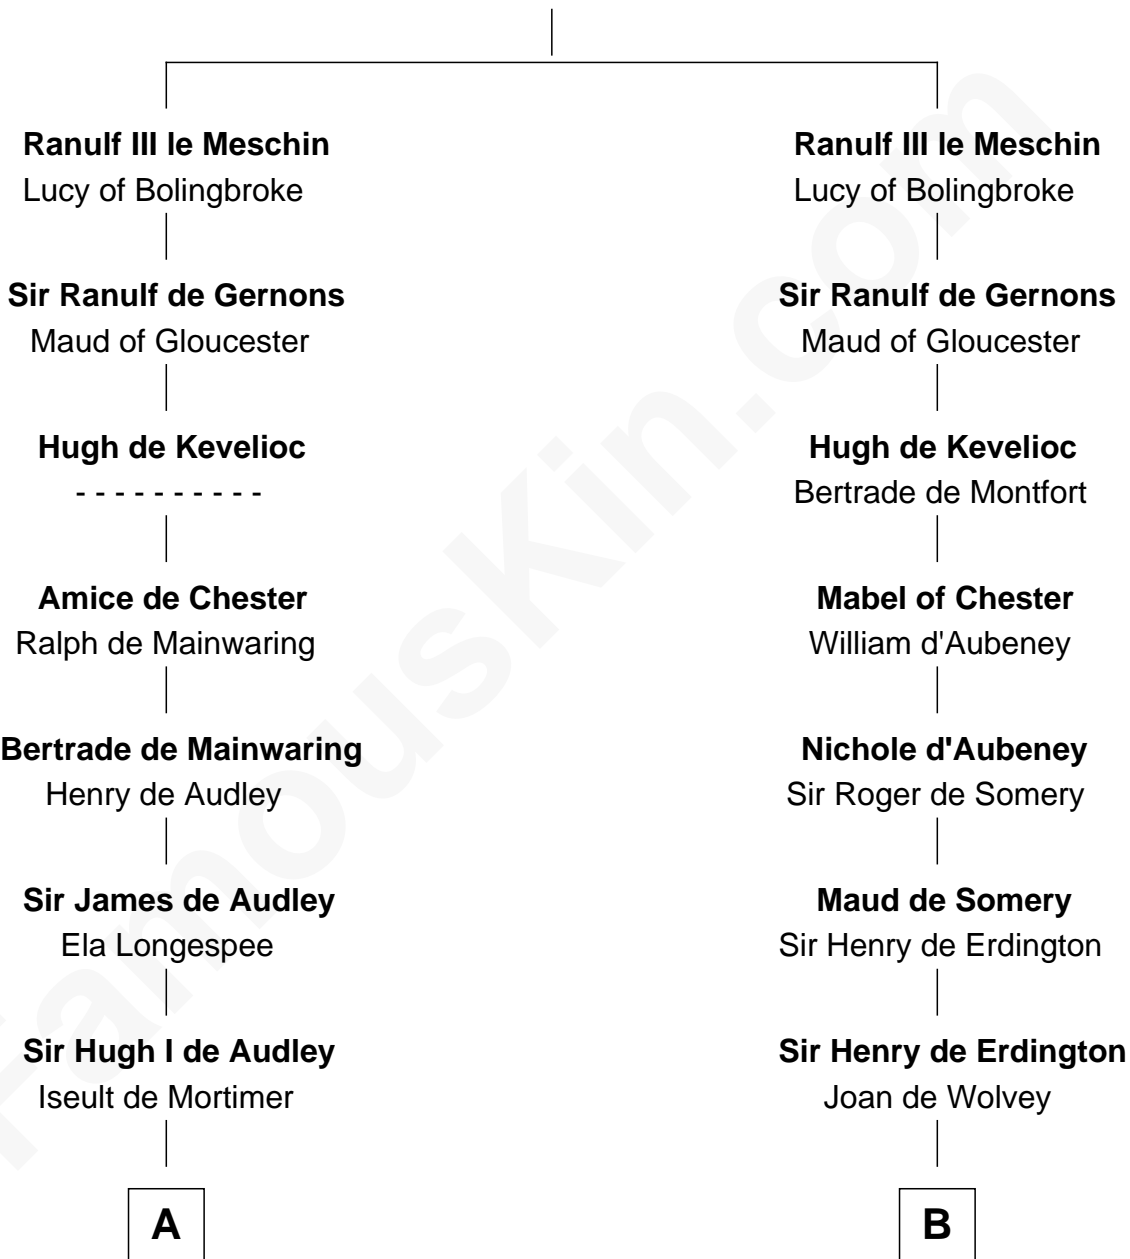

Ranulf de Briquessart

Margaret Goz