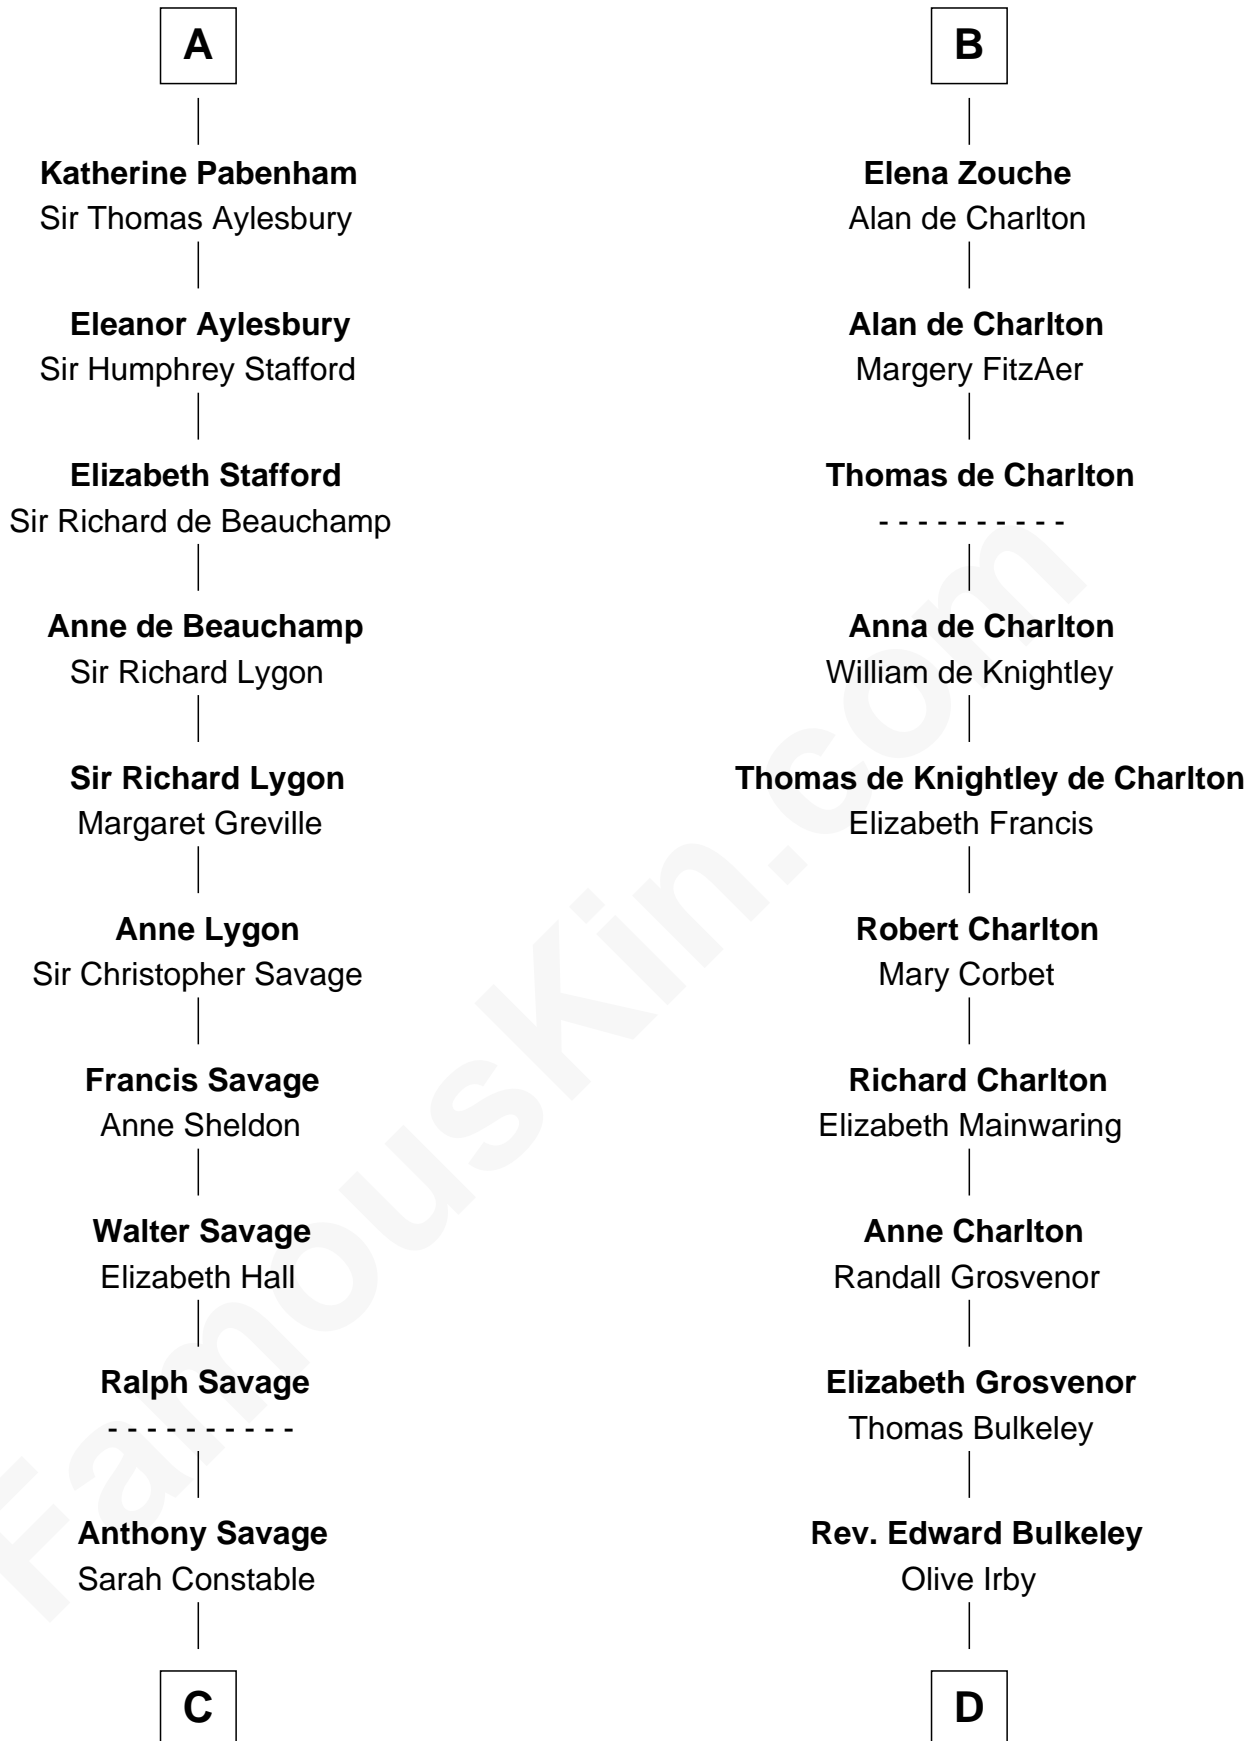

FamousKin.com Relationship Chart of

James Madison

4th U.S. President

18th cousin 3 times removed of

Rev. John Whittingham

(c1616 - 1639) Great Migration Immigrant 1637

William I de Lancaster

Gundred de Warenne

Alan la Zouche

Sir Roger la Zouche

Ela Longespee

Sir Alan la Zouche

Eleanor de Segrave

B

C

Alice Savage
Francis Thornton