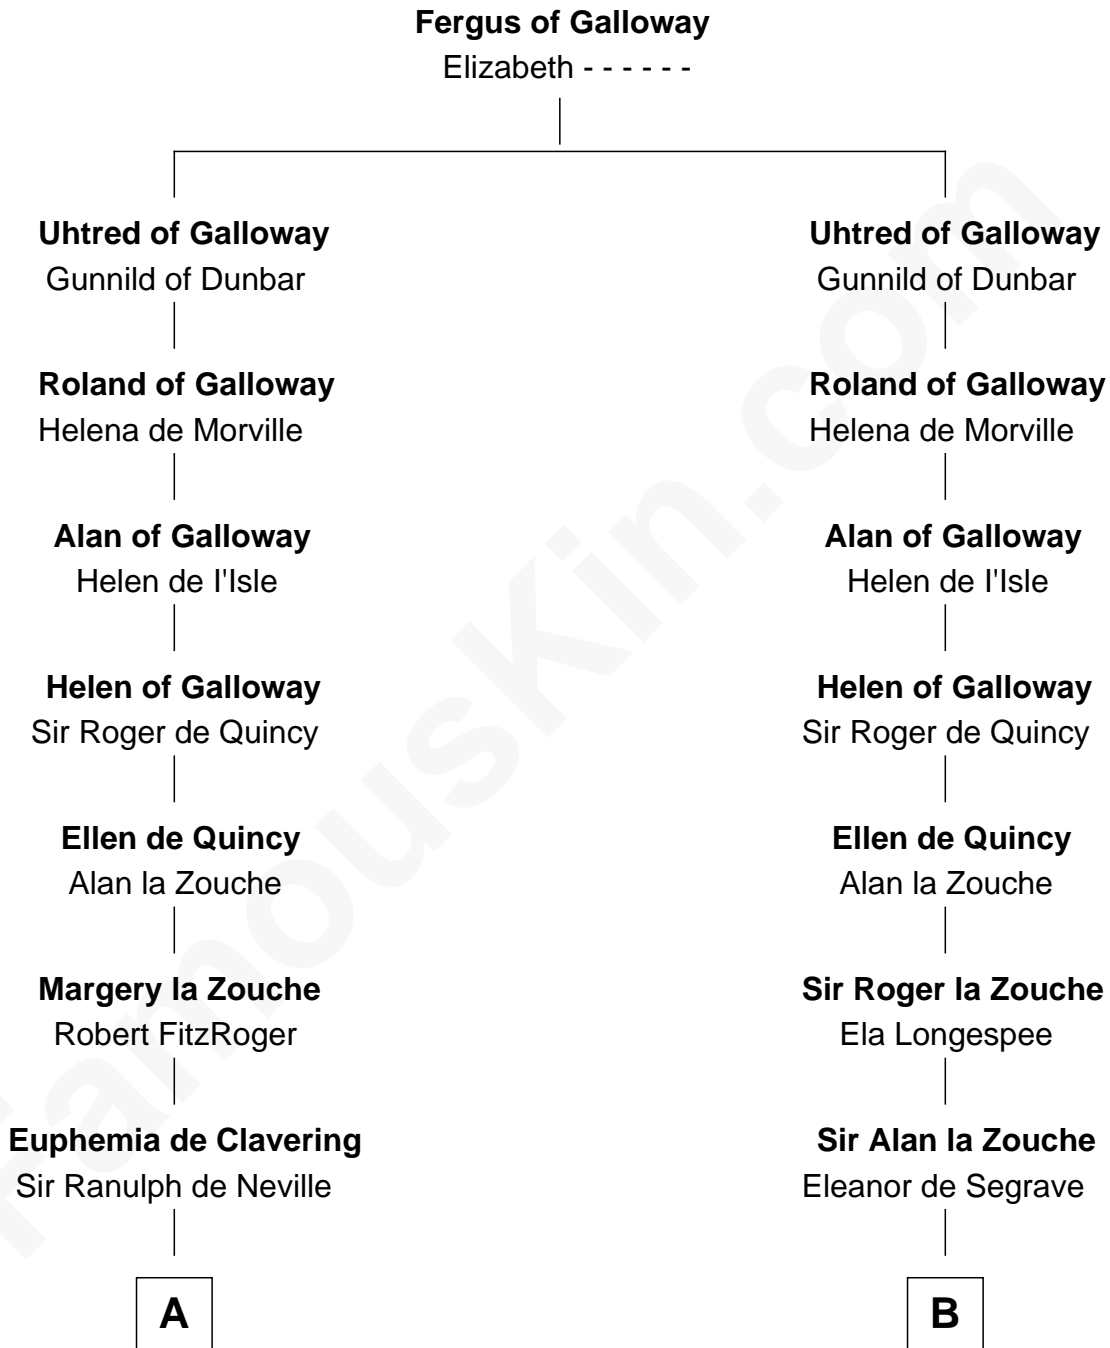

# FamousKin.com Relationship Chart of

**James Madison**

*4th U.S. President*

18th cousin 3 times removed of

**Rev. John Whittingham**

*(c1616 - 1639) Great Migration Immigrant 1637*

**C**

**Margaret Bernard**

Daniel Gaines

**Mary Gaines**

Col. John Catlett

**Rebecca Catlett**

Francis Conway

**Eleanor Rose Conway**

James Madison

**James Madison**