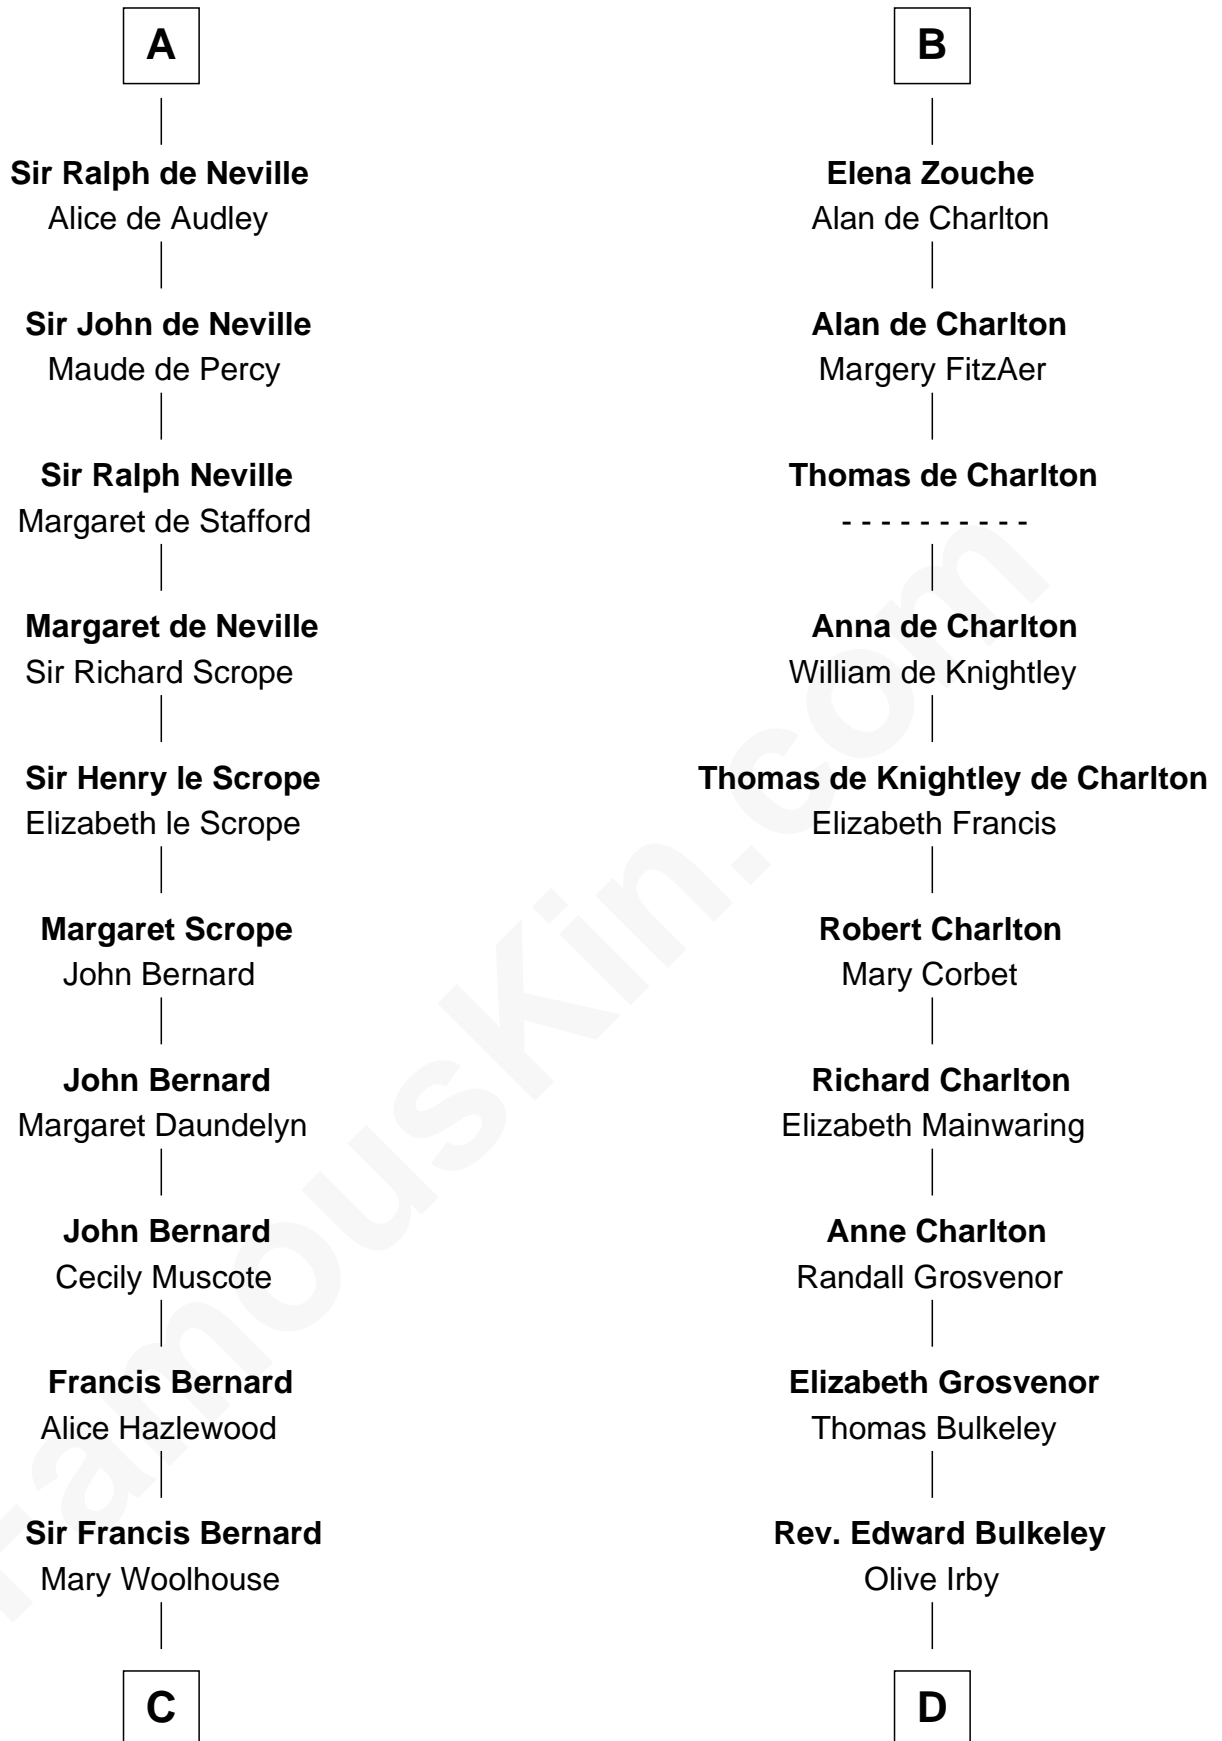

FamousKin.com Relationship Chart of

James Madison

4th U.S. President

18th cousin 3 times removed of

Rev. John Whittingham

(c1616 - 1639) Great Migration Immigrant 1637

C

Margaret Bernard

Daniel Gaines

Mary Gaines

Col. John Catlett

Rebecca Catlett

Francis Conway

Eleanor Rose Conway

James Madison

James Madison

4th U.S. President

D

Elizabeth Bulkeley

Richard Whittingham

Rev. John Whittingham

Great Migration Immigrant 1637

FamousKin.com