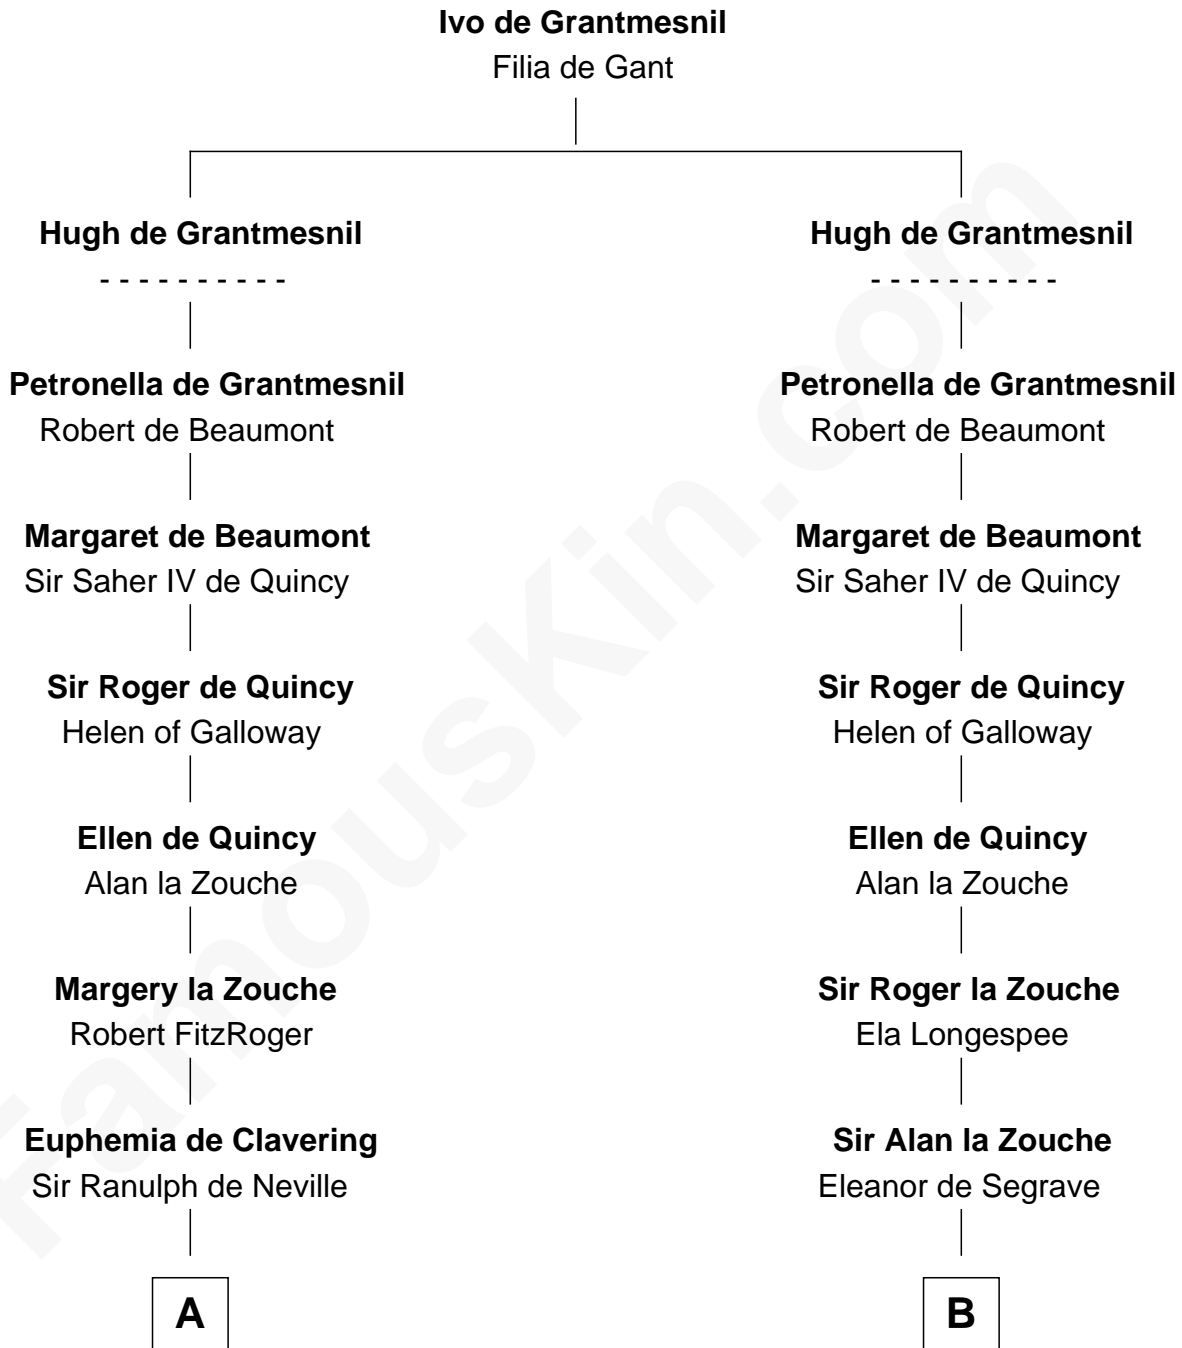

FamousKin.com Relationship Chart of

James Madison

4th U.S. President

18th cousin 3 times removed of

Rev. John Whittingham

(c1616 - 1639) Great Migration Immigrant 1637

C

Margaret Bernard

Daniel Gaines

Mary Gaines

Col. John Catlett

Rebecca Catlett

Francis Conway

Eleanor Rose Conway

James Madison

James Madison

4th U.S. President

D

Elizabeth Bulkeley

Richard Whittingham

Rev. John Whittingham

Great Migration Immigrant 1637

FamousKin.com