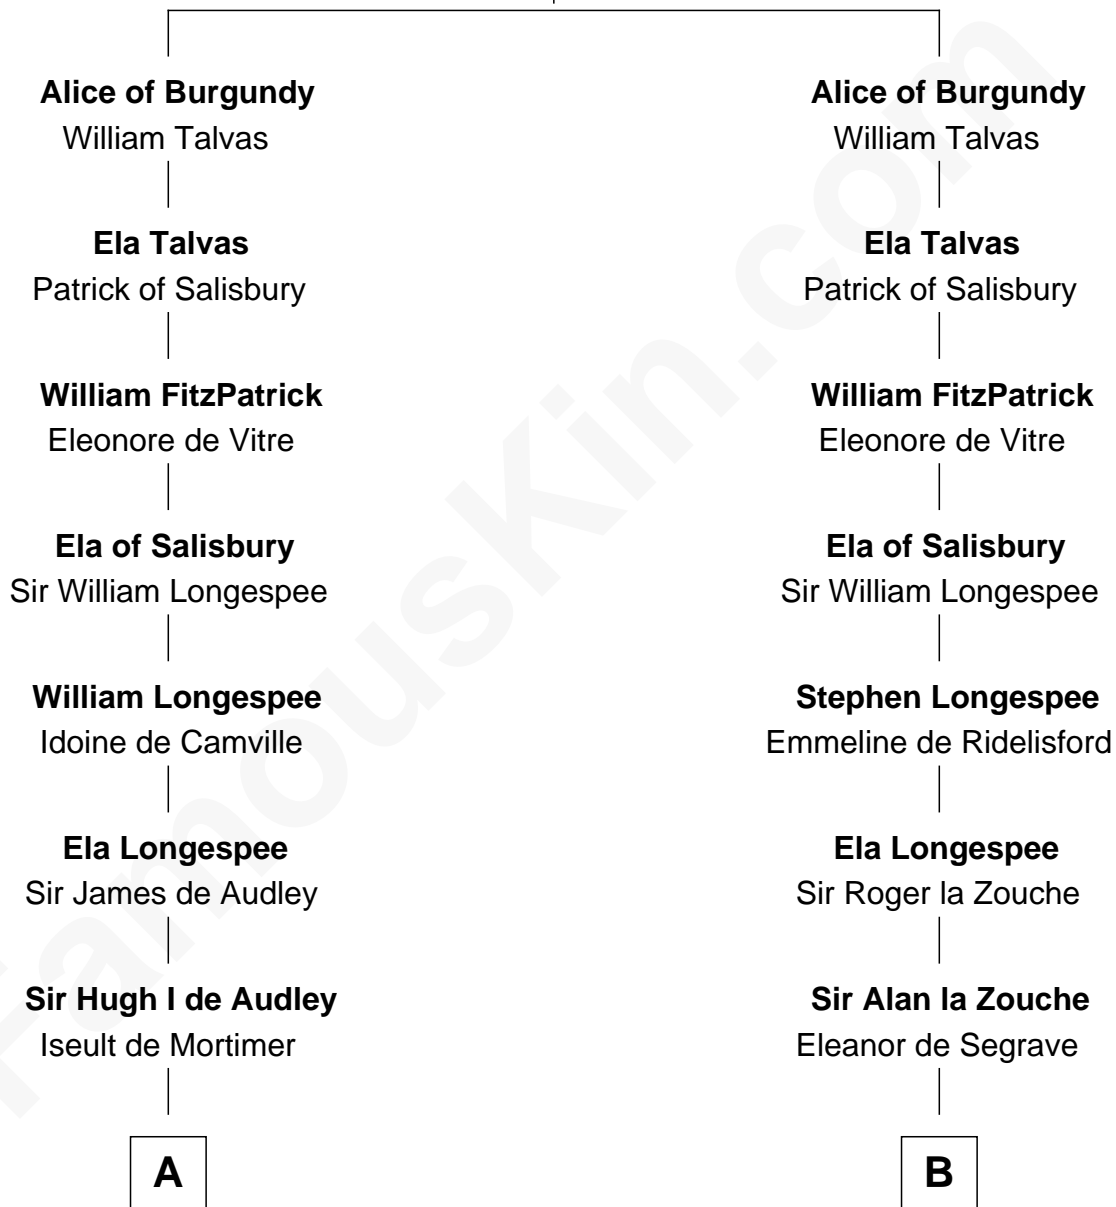

FamousKin.com Relationship Chart of

James Madison

4th U.S. President

18th cousin 3 times removed of

Rev. John Whittingham

(c1616 - 1639) Great Migration Immigrant 1637

Eudes I of Burgundy

Matilda of Burgundy

James Madison

James Madison

4th U.S. President

D

Elizabeth Bulkeley

Richard Whittingham

Rev. John Whittingham

Great Migration Immigrant 1637