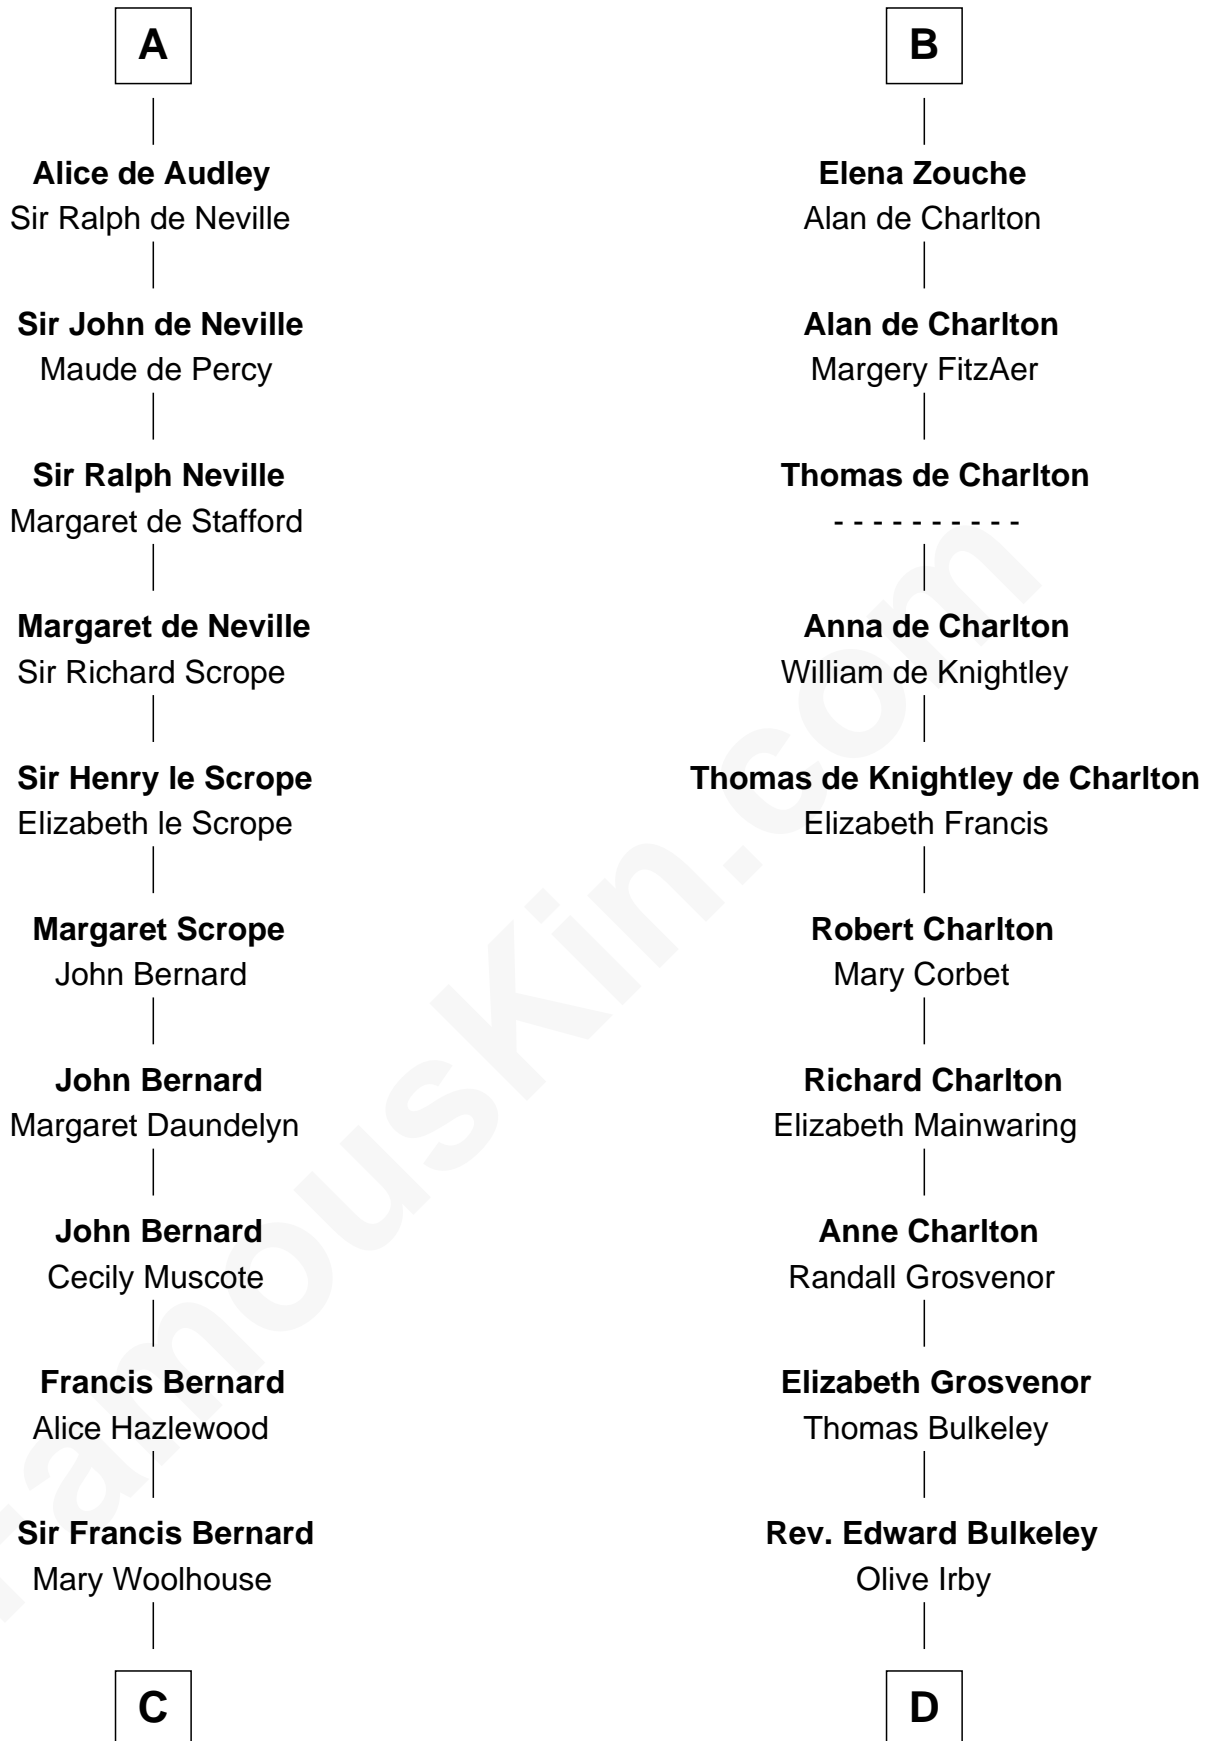

FamousKin.com Relationship Chart of

James Madison

4th U.S. President

18th cousin 3 times removed of

Rev. John Whittingham

(c1616 - 1639) Great Migration Immigrant 1637

Eudes I of Burgundy

Matilda of Burgundy

James Madison

James Madison

4th U.S. President

D

Elizabeth Bulkeley

Richard Whittingham

Rev. John Whittingham

Great Migration Immigrant 1637