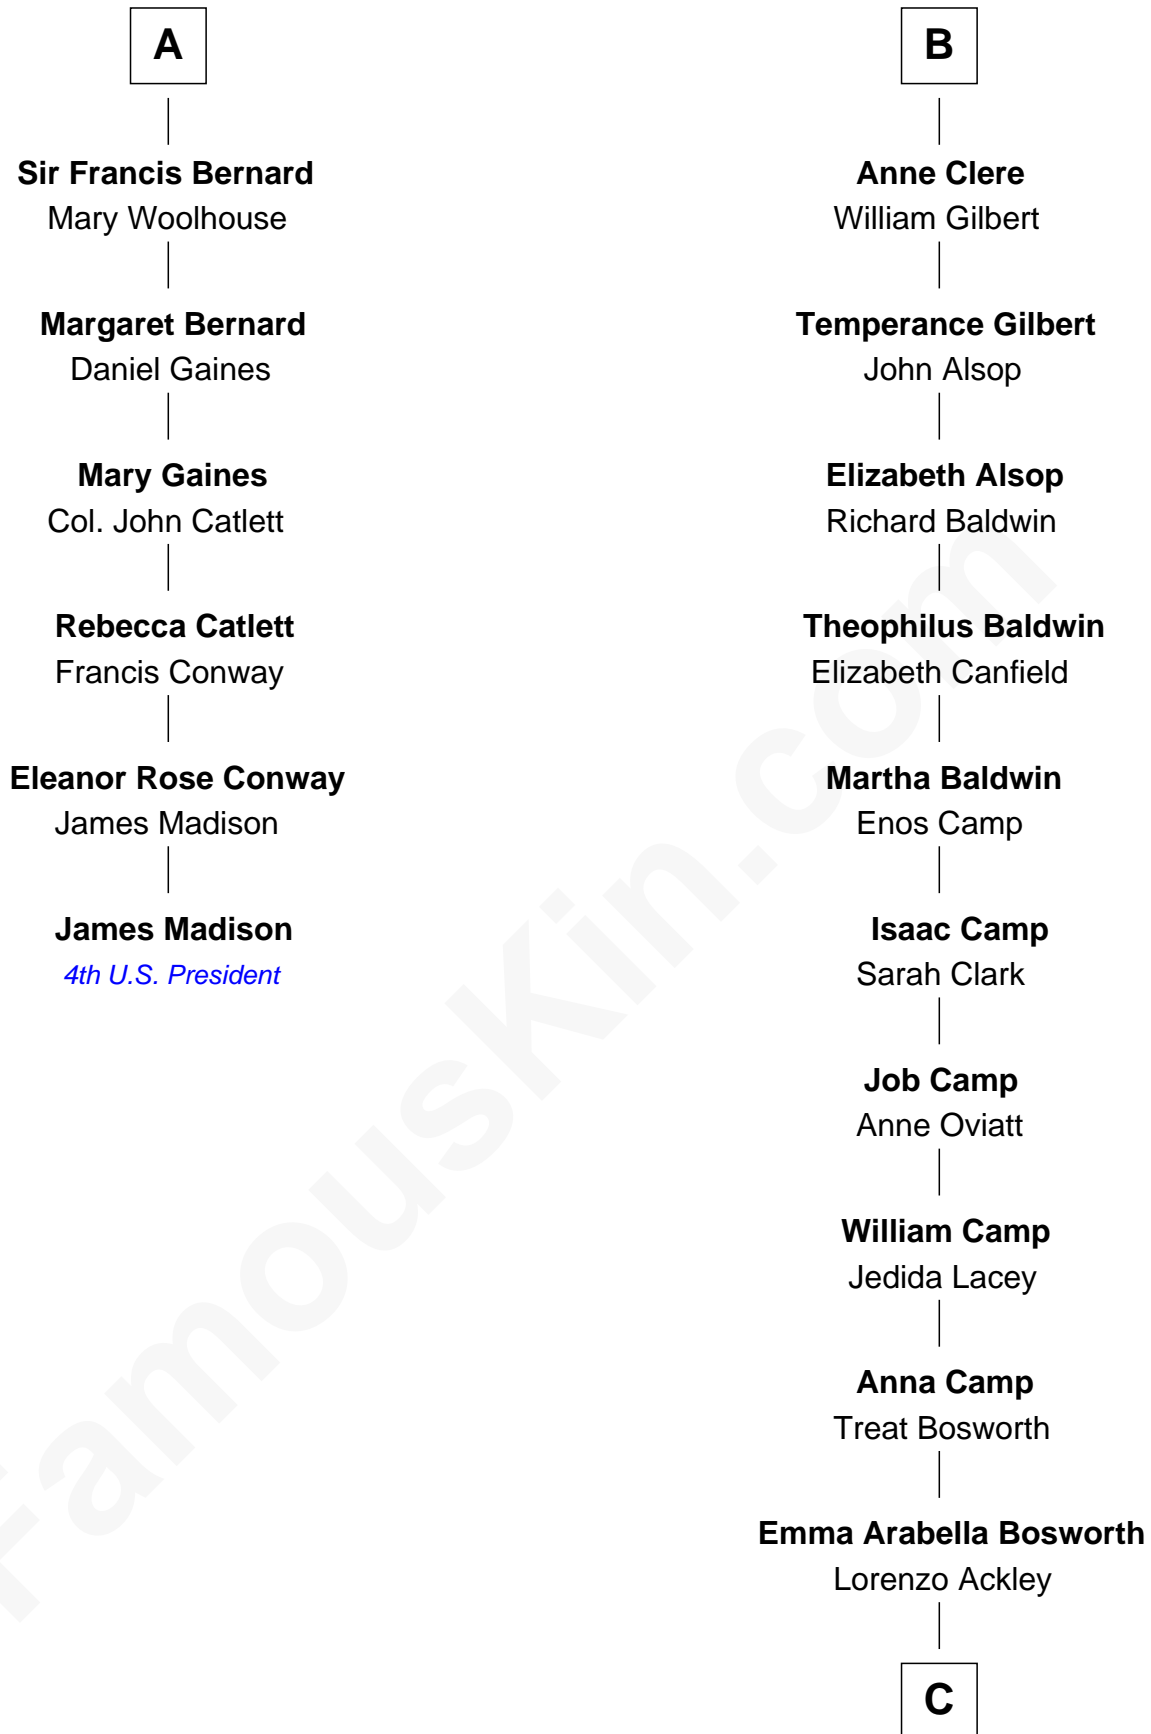

FamousKin.com Relationship Chart of

James Madison

4th U.S. President

12th cousin 9 times removed of

Sydney Biddle Barrows

Mayflower Madam

Sir Hugh de Stafford
Philippa de Beauchamp

Margaret de Stafford

Margaret Daundelyn

John Bernard

Cecily Muscote

Francis Bernard

Alice Hazlewood

A

Katherine de Stafford

Michael de la Pole

Isabel de la Pole

Thomas Morley

Elizabeth Morley

Sir John Arundell

Anne Arundell

Sir James Tyrrell

Sir Thomas Tyrrell

Margaret Willoughby

Anne Tyrrell

Sir John Clere

Sir Edmund Clere

Frances Fulmerston

B

C

Helen Eva Ackley
William Gildersleeve Parke

Elizabeth Parke
Percy Ballantine