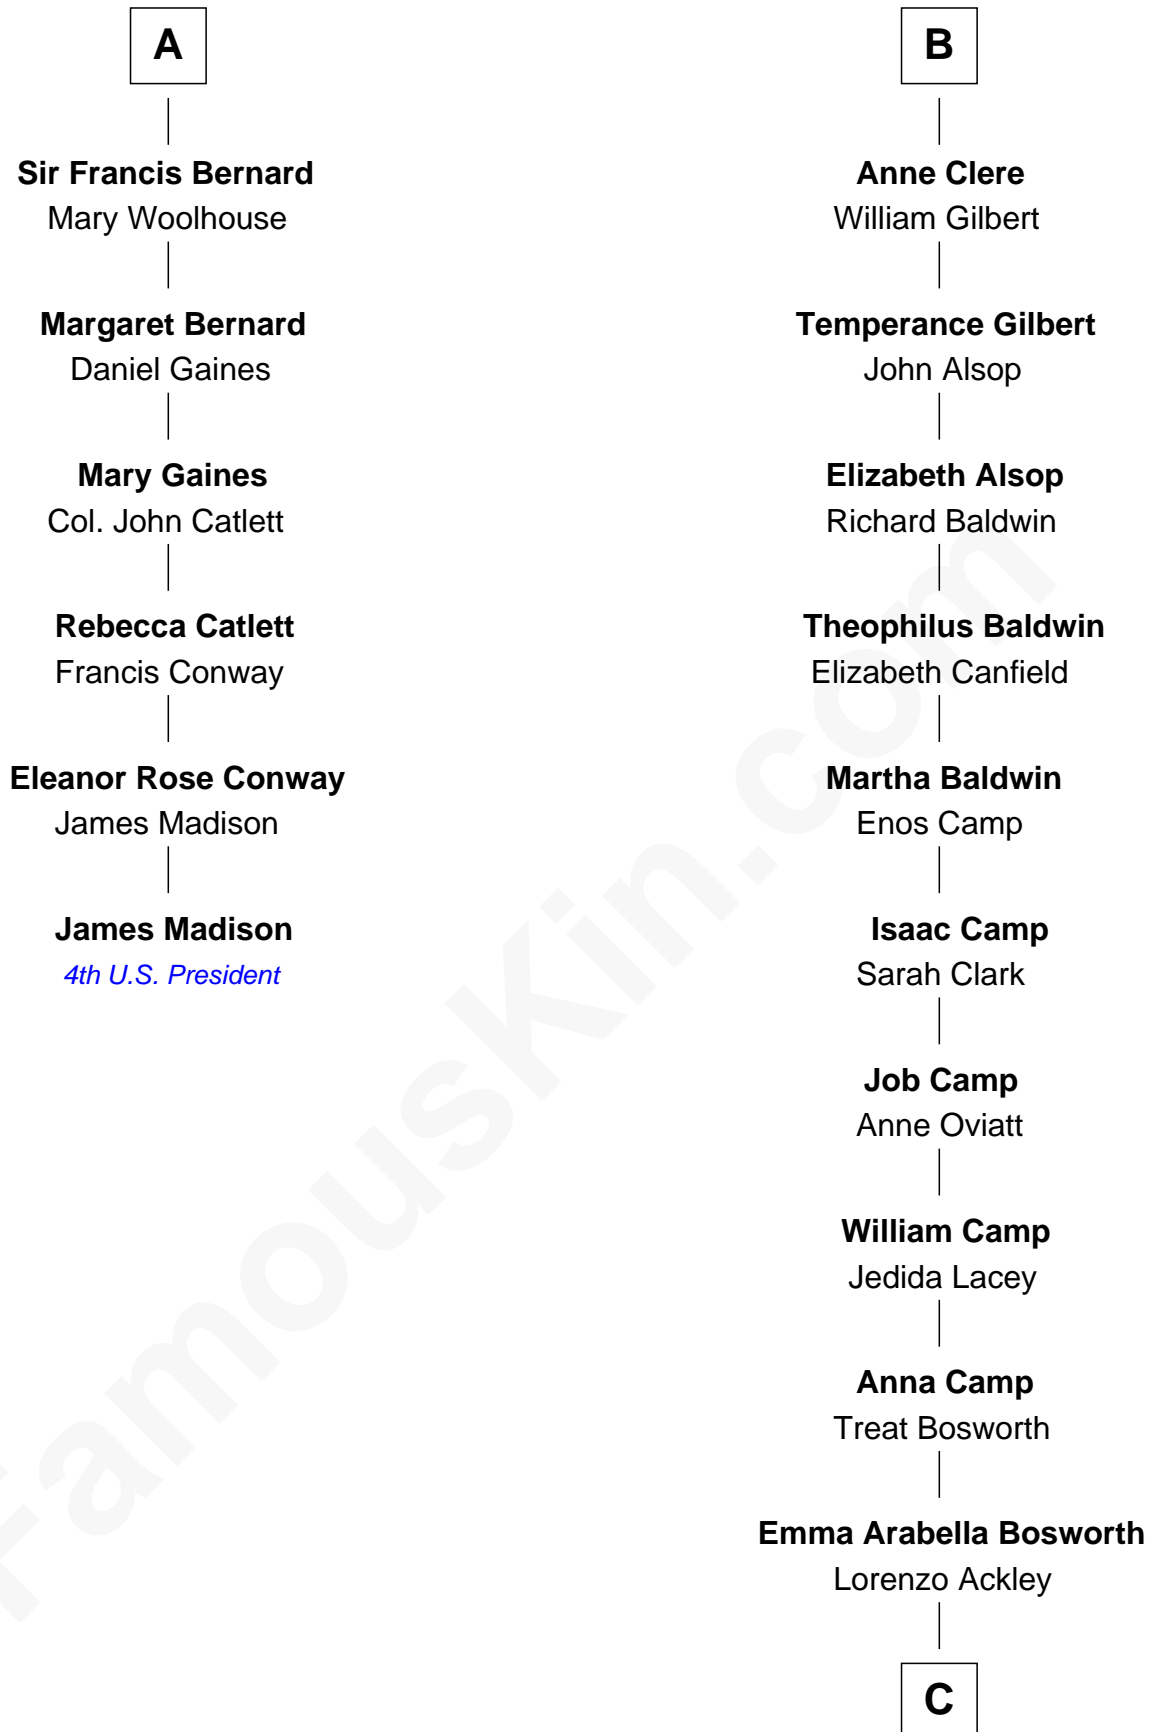

FamousKin.com Relationship Chart of

James Madison

4th U.S. President

12th cousin 9 times removed of

Sydney Biddle Barrows

Mayflower Madam

John de Welles

Maud de Roos

Margery de Welles

Stephen le Scrope

John le Scrope

Elizabeth Chaworth

Elizabeth le Scrope

Sir Henry le Scrope

Margaret Scrope

John Bernard

Sir Robert Clere

Sir John Clere

Anne Tyrrell

Sir Edmund Clere

Frances Fulmerston

B

C

Helen Eva Ackley
William Gildersleeve Parke

Elizabeth Parke
Percy Ballantine

John Boyd Ballantine
Anne L. Crawford

Jeannette Ballantine
Donald Byers Barrows

Sydney Biddle Barrows
Mayflower Madam

FamousKin.com