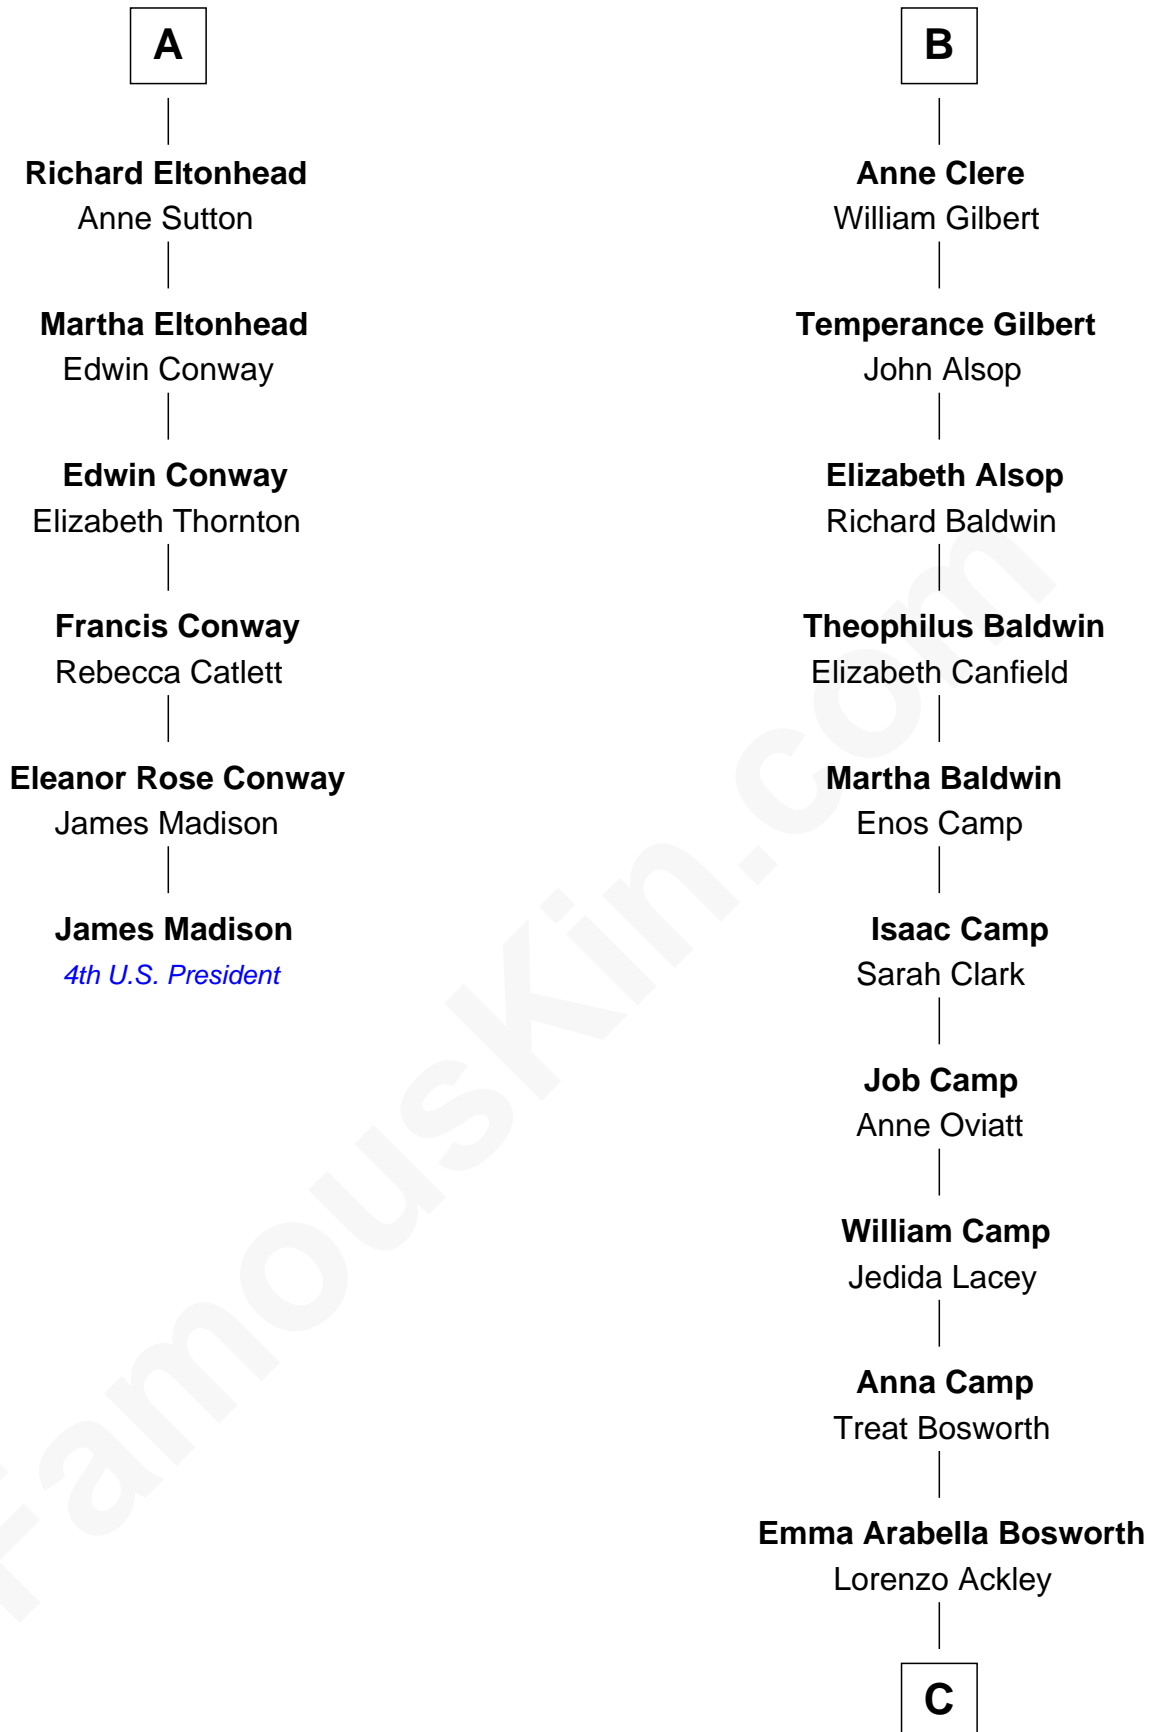

FamousKin.com Relationship Chart of

James Madison

4th U.S. President

12th cousin 9 times removed of

Sydney Biddle Barrows

Mayflower Madam

Sir Richard Fitzalan

Elizabeth de Bohun

Sir William Beauchamp

Joan Beauchamp

James Butler

Sir Thomas Butler

Anne Hankeford

Margaret Butler

Sir William Boleyn

Alice Boleyn

Sir Robert Clere

Sir John Clere

Anne Tyrrell

Sir Edmund Clere

Frances Fulmerston

B

C

Helen Eva Ackley
William Gildersleeve Parke

Elizabeth Parke
Percy Ballantine

John Boyd Ballantine
Anne L. Crawford

Jeannette Ballantine
Donald Byers Barrows

Sydney Biddle Barrows
Mayflower Madam