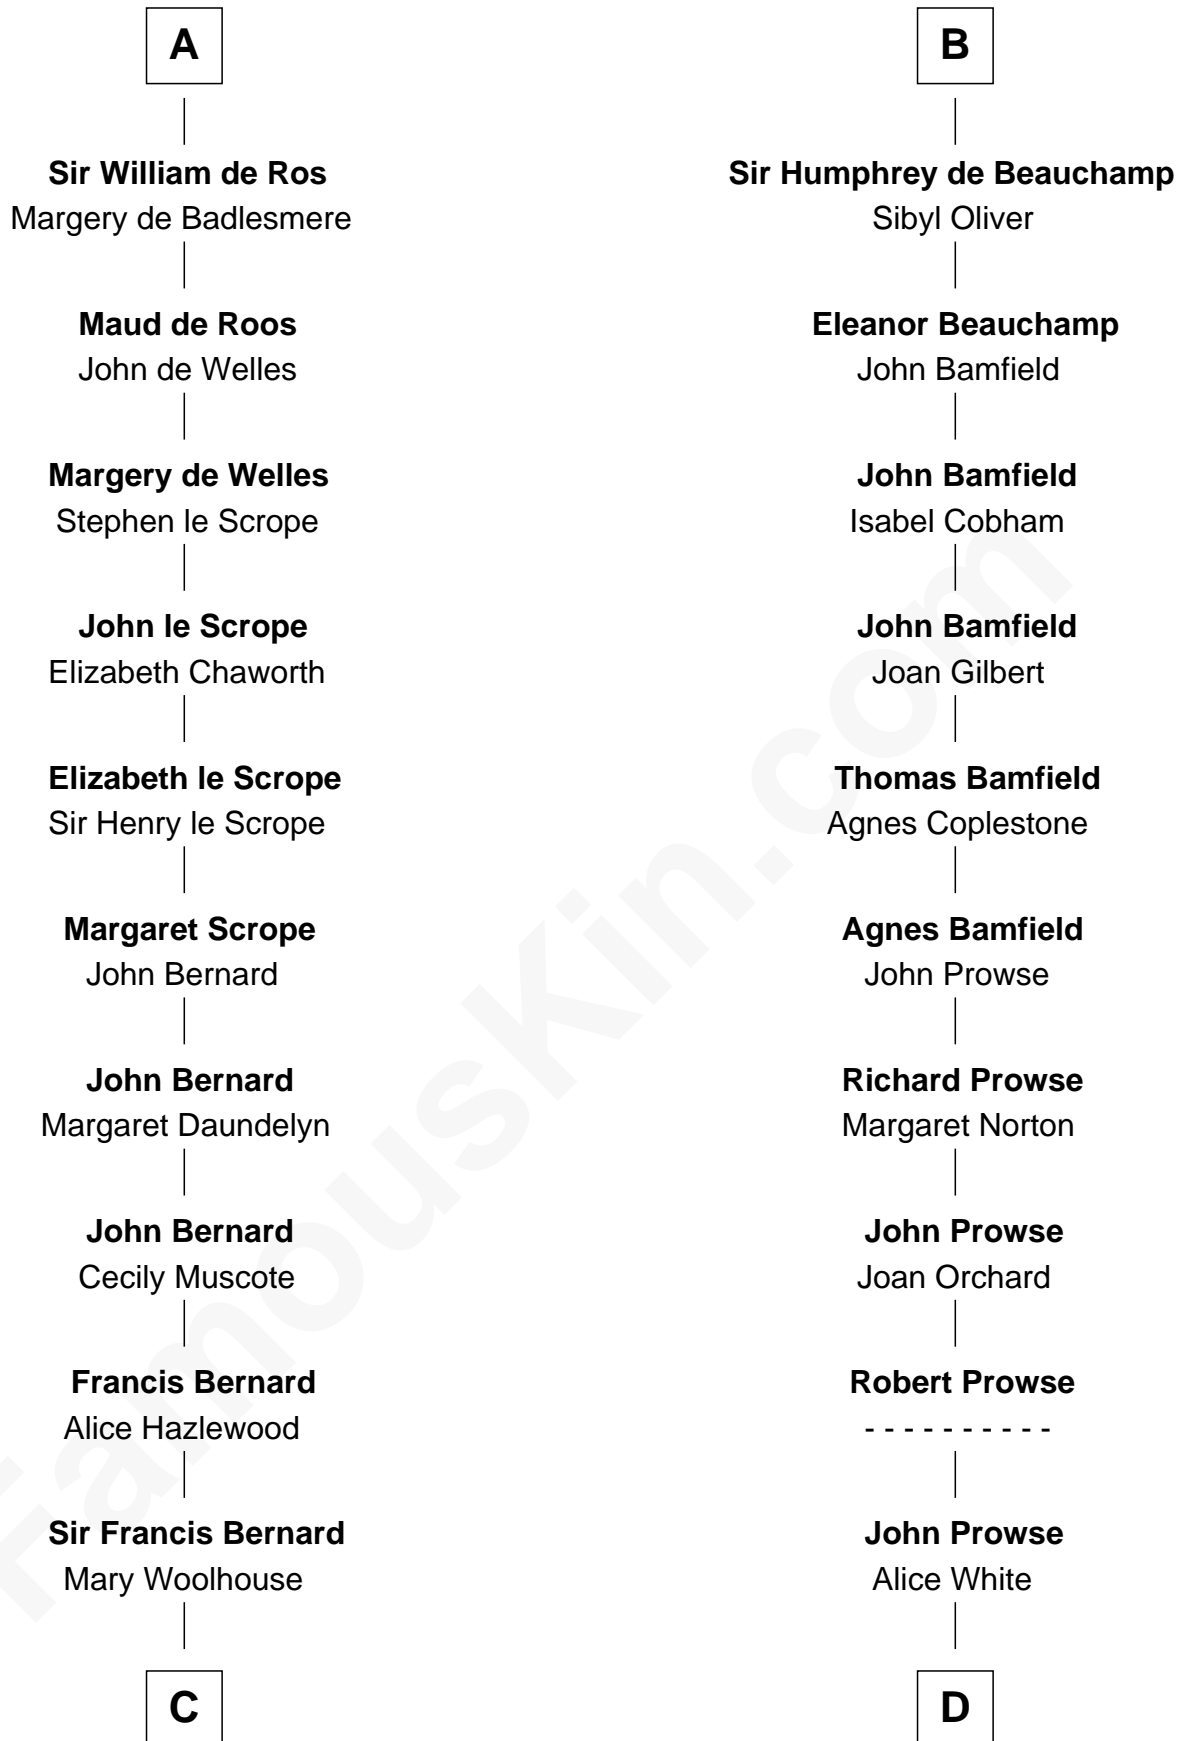

FamousKin.com Relationship Chart of

James Madison

4th U.S. President

19th cousin 2 times removed of

Thomas Trowbridge

(c1600 - 1672/3) Great Migration Immigrant 1637

Gilbert Crispin

C

Margaret Bernard

Daniel Gaines

Mary Gaines

Col. John Catlett

Rebecca Catlett

Francis Conway

Eleanor Rose Conway

James Madison

Great Migration Immigrant 1637