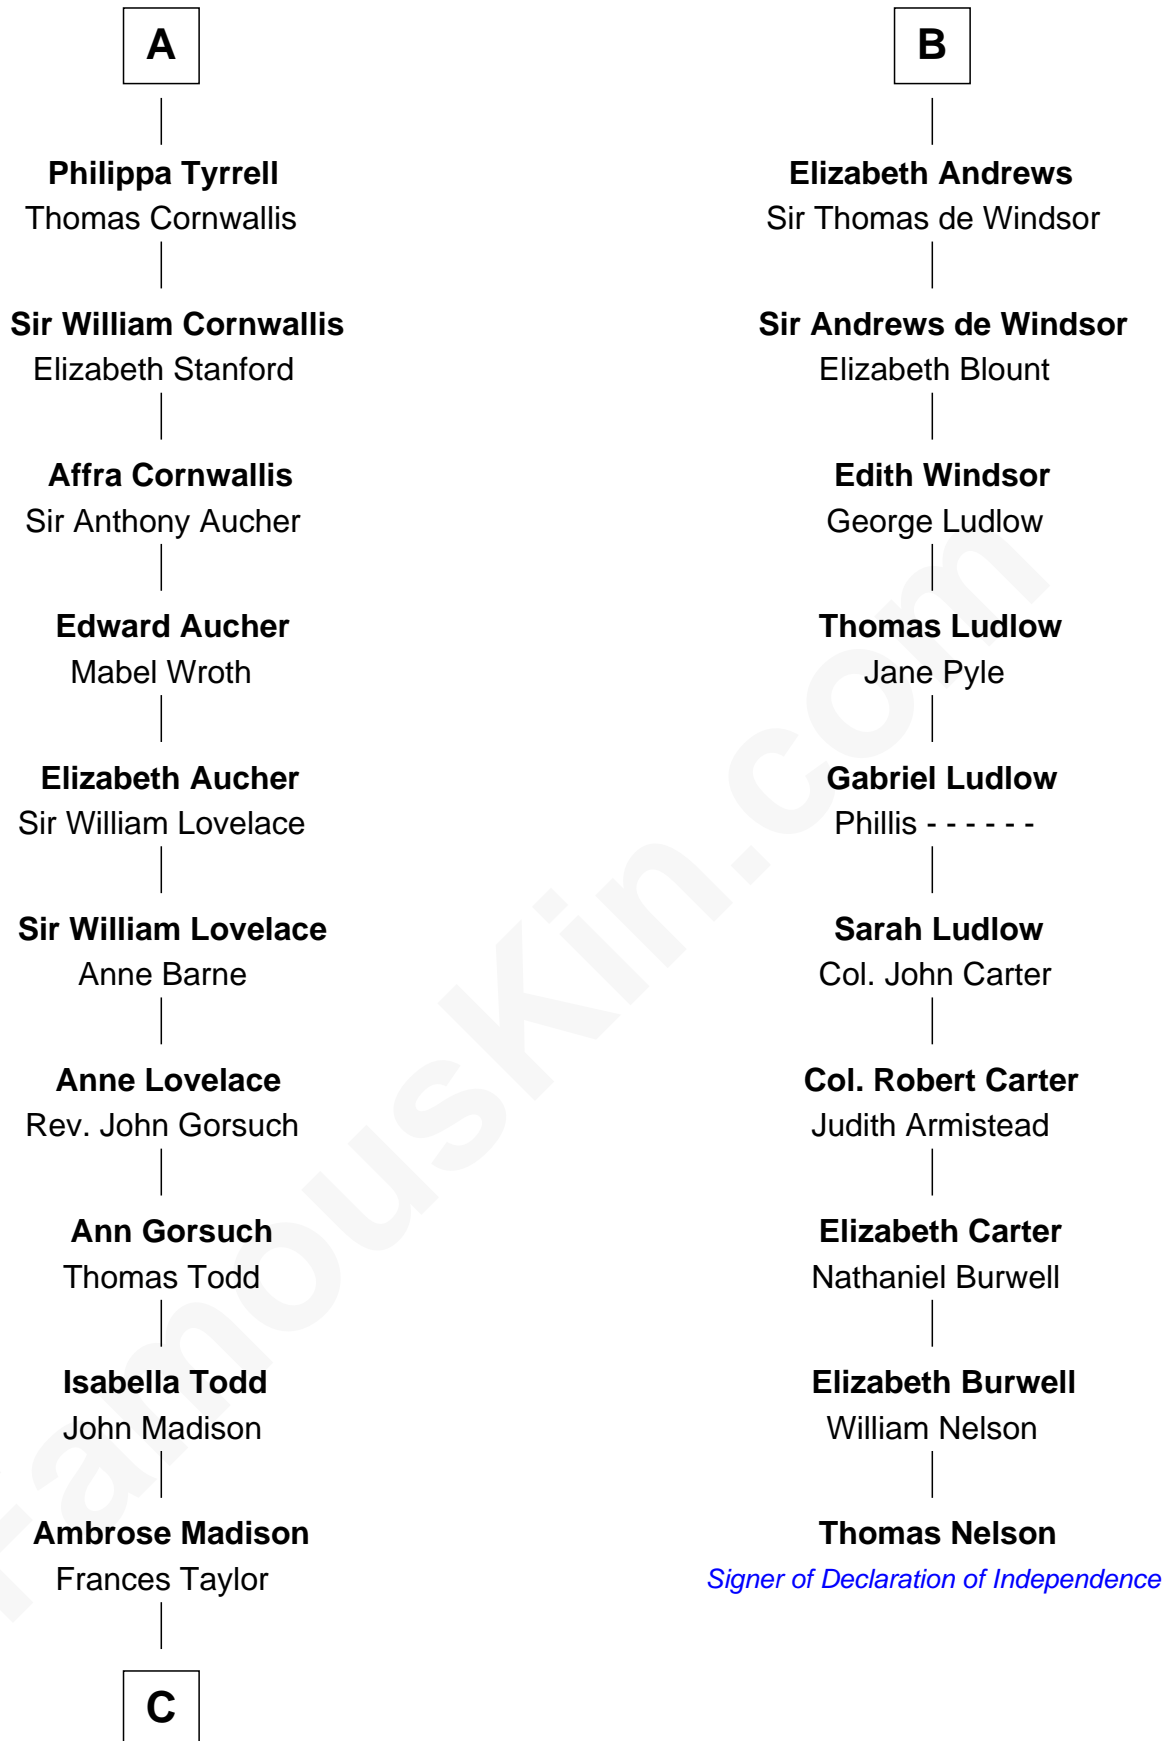

# FamousKin.com Relationship Chart of

**James Madison**

*4th U.S. President*

16th cousin 2 times removed of

**Thomas Nelson**

*Signer of the Declaration of Independence*

**Sir Hugh le Despencer**

Aveline Basset

Sir Hugh de Courtenay

**Sir Hugh de Courtenay**

Agnes de St. John

**Sir Hugh de Courtenay**

Margaret de Bohun

**Elizabeth de Courtenay**

Sir Andrew Luttrell

**Sir Hugh Luttrell**

Catherine de Beaumont

**Elizabeth Luttrell**

John Stratton

**Elizabeth Stratton**

John Andrews

**B**

**C**

James Madison  
Eleanor Rose Conway

James Madison  
*4th U.S. President*

FamousKin.com