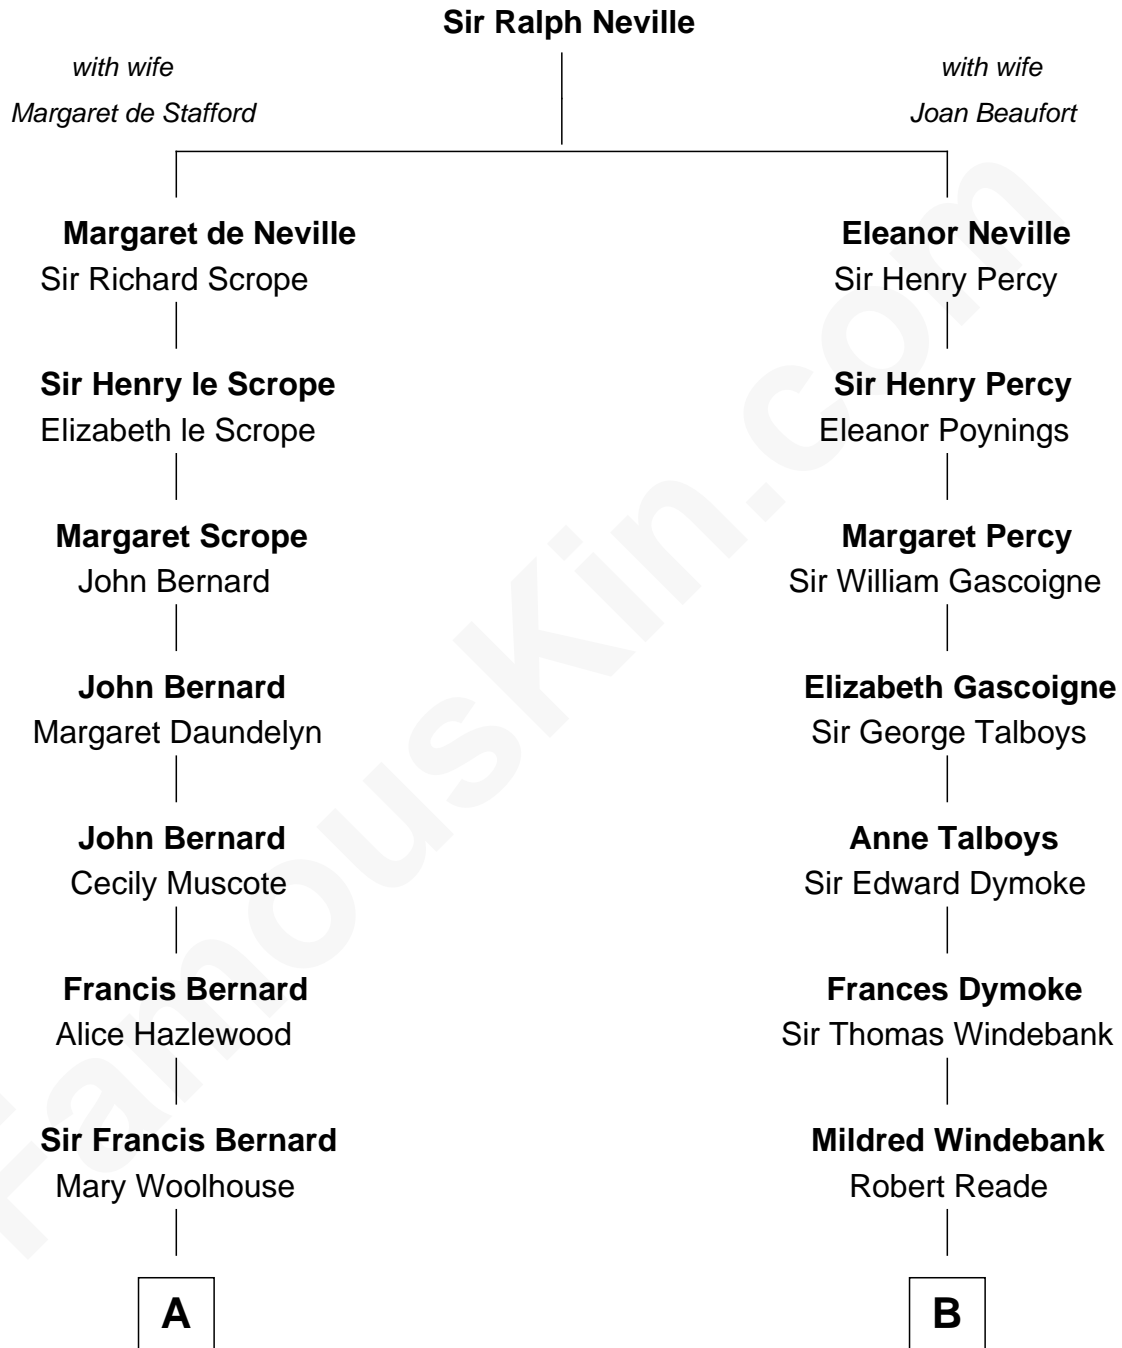

FamousKin.com Relationship Chart of

James Madison

4th U.S. President

11th cousin of

Thomas Nelson

Signer of the Declaration of Independence

A

Margaret Bernard

Daniel Gaines

Mary Gaines

Col. John Catlett

Rebecca Catlett

Francis Conway

Eleanor Rose Conway

James Madison

James Madison

4th U.S. President

B

Col. George Reade

Elizabeth Martiau

Robert Reade

Mary Lilly

Margaret Reade

Thomas Nelson