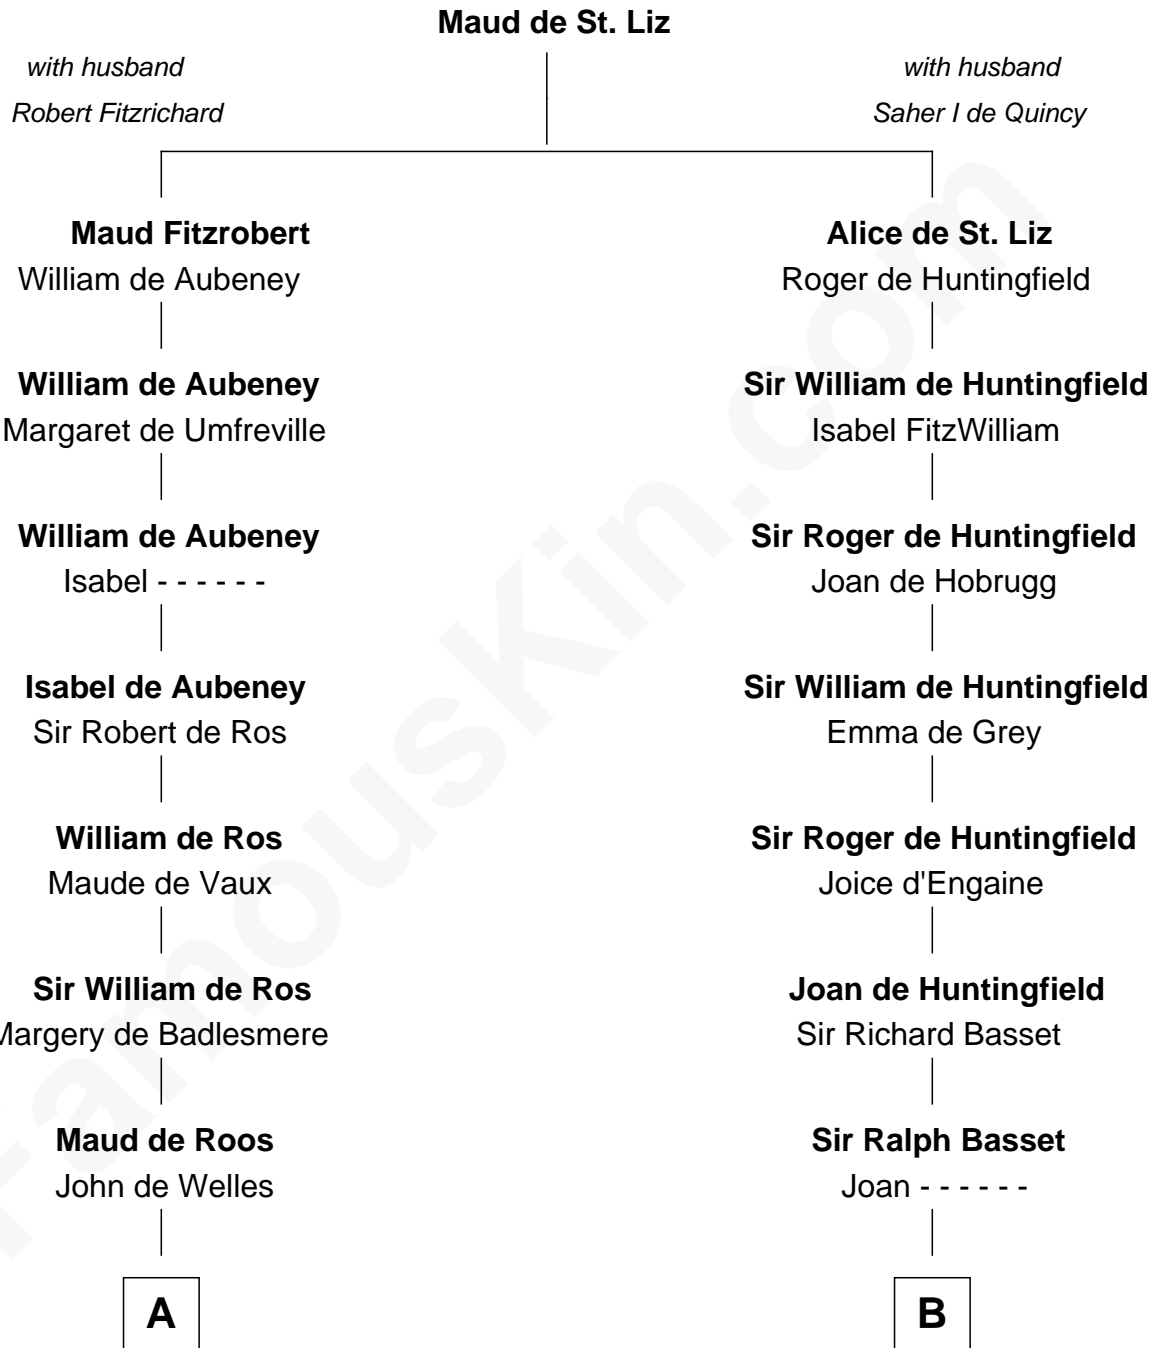

FamousKin.com Relationship Chart of

James Madison

4th U.S. President

19th cousin 2 times removed of

Robert Townsend

Member of the Culper Spy Ring during the American Revolution

C

Rebecca Catlett

Francis Conway

Eleanor Rose Conway

James Madison

James Madison

4th U.S. President

D

Job Almy

Mary Unthank