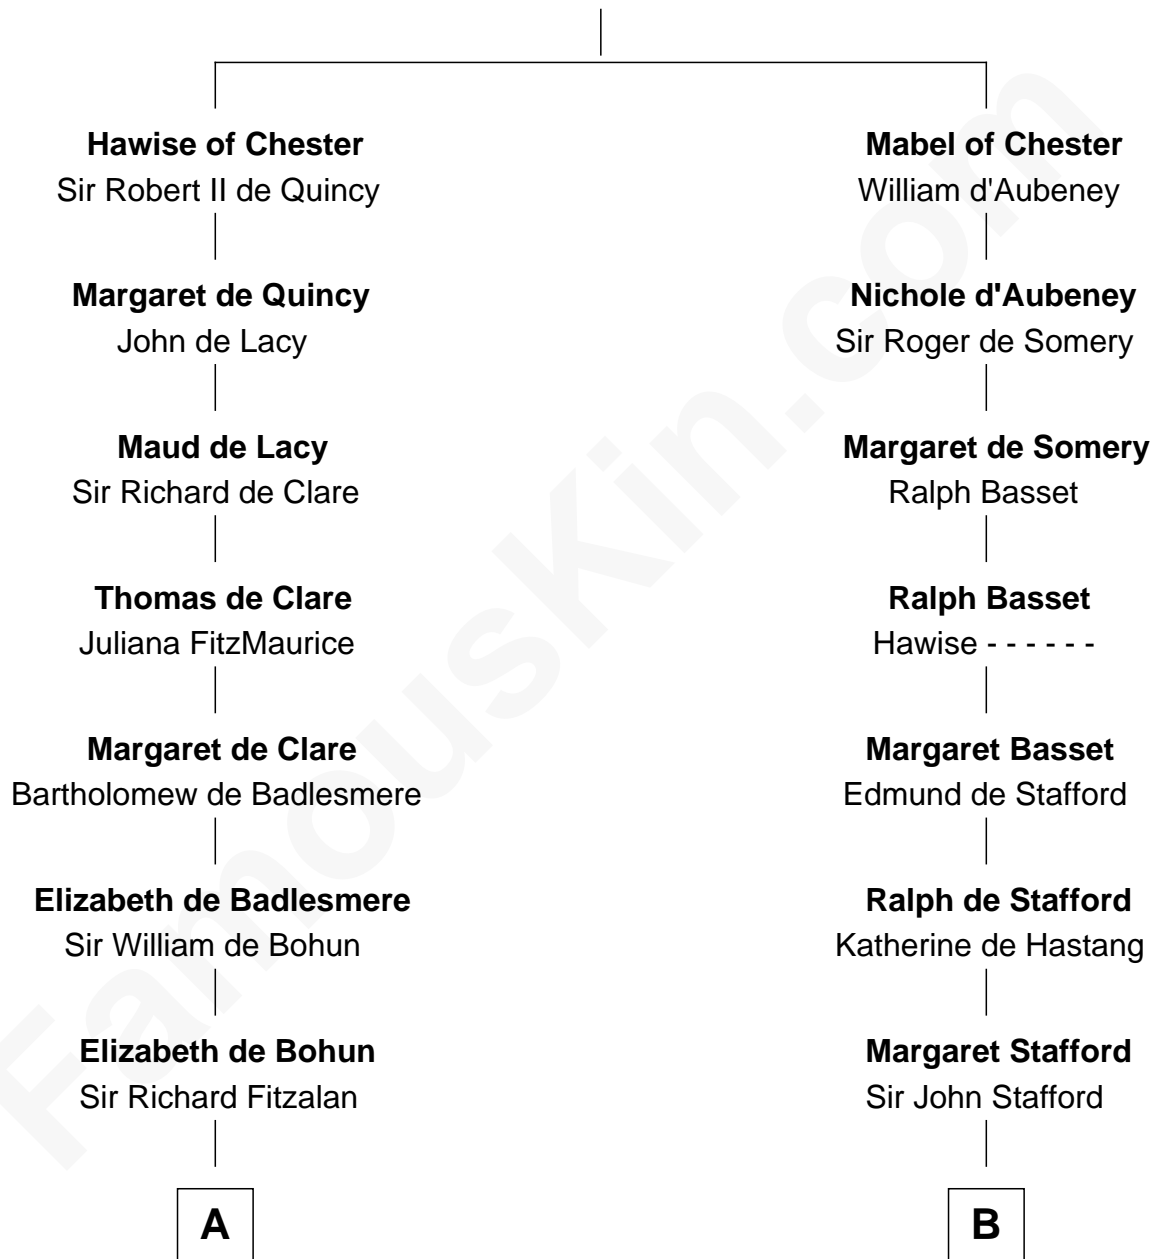

FamousKin.com Relationship Chart of

James Madison

4th U.S. President

19th cousin 1 time removed of

Robert Townsend

Member of the Culper Spy Ring during the American Revolution

Bertrade de Montfort

Hugh de Kevelioc

C

Francis Conway
Rebecca Catlett

Eleanor Rose Conway
James Madison

James Madison
4th U.S. President

D

Audrey Almy
James Townsend

Jacob Townsend
Phoebe Seaman

Samuel Townsend
Sarah Stoddard

Robert Townsend
Spy known as "Culper Jr."

FamousKin.com