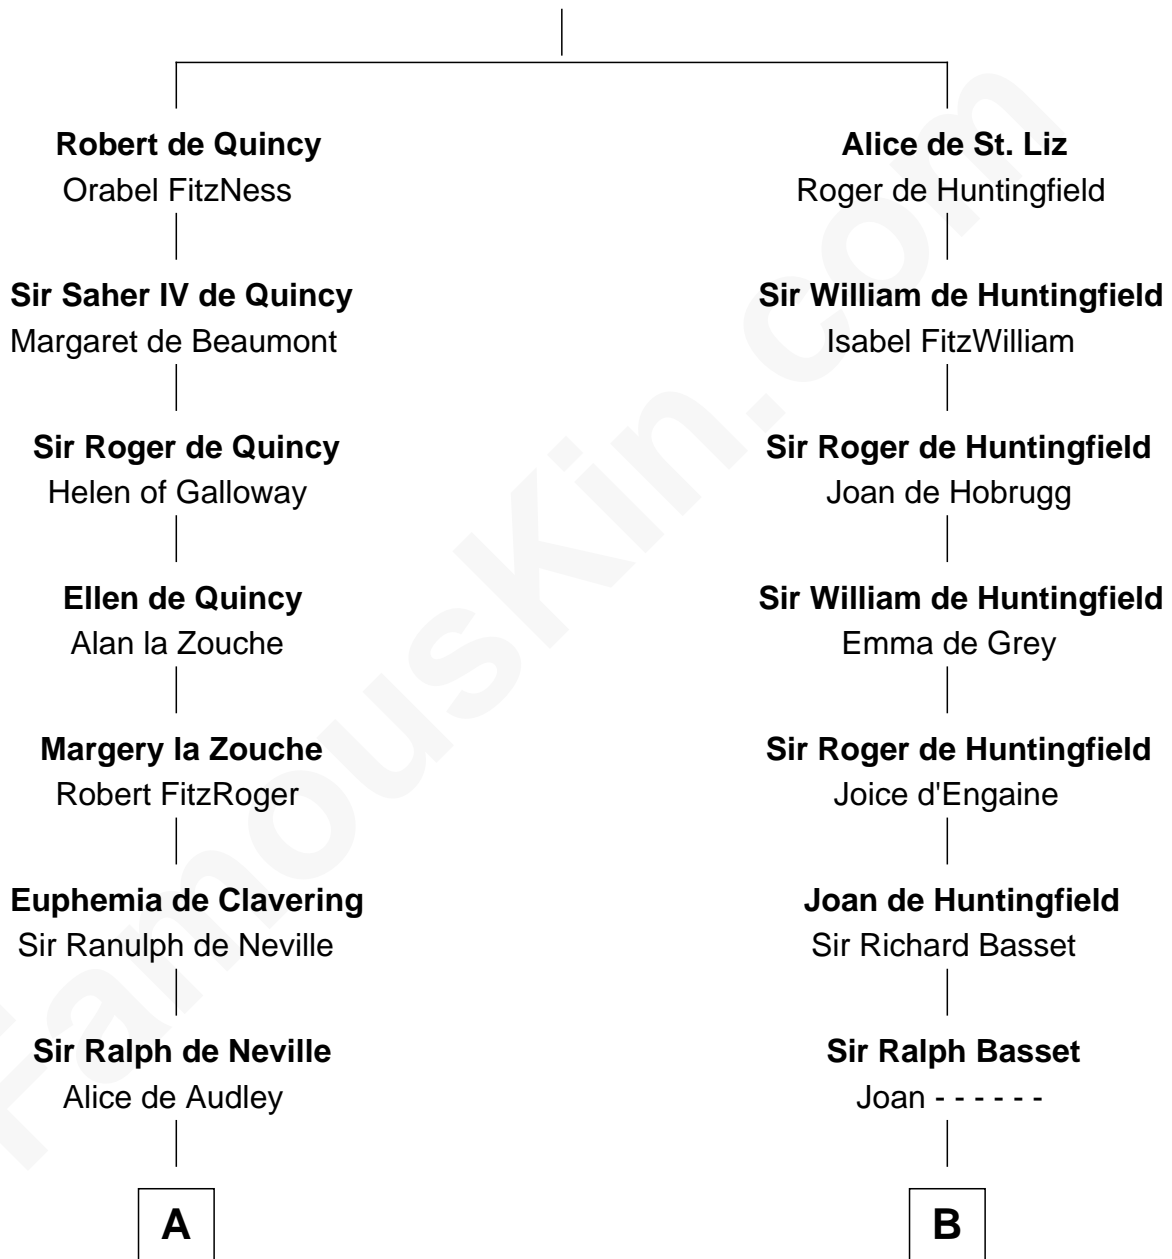

FamousKin.com Relationship Chart of

James Madison

4th U.S. President

20th cousin 1 time removed of

Robert Townsend

Member of the Culper Spy Ring during the American Revolution

Saher I de Quincy

Maud de St. Liz

C

Mary Gaines
Col. John Catlett

Rebecca Catlett
Francis Conway

Eleanor Rose Conway
James Madison

James Madison
4th U.S. President

D

Job Almy
Mary Unthank

Audrey Almy
James Townsend

Jacob Townsend
Phoebe Seaman

Samuel Townsend
Sarah Stoddard

Robert Townsend
Spy known as "Culper Jr."

FamousKin.com