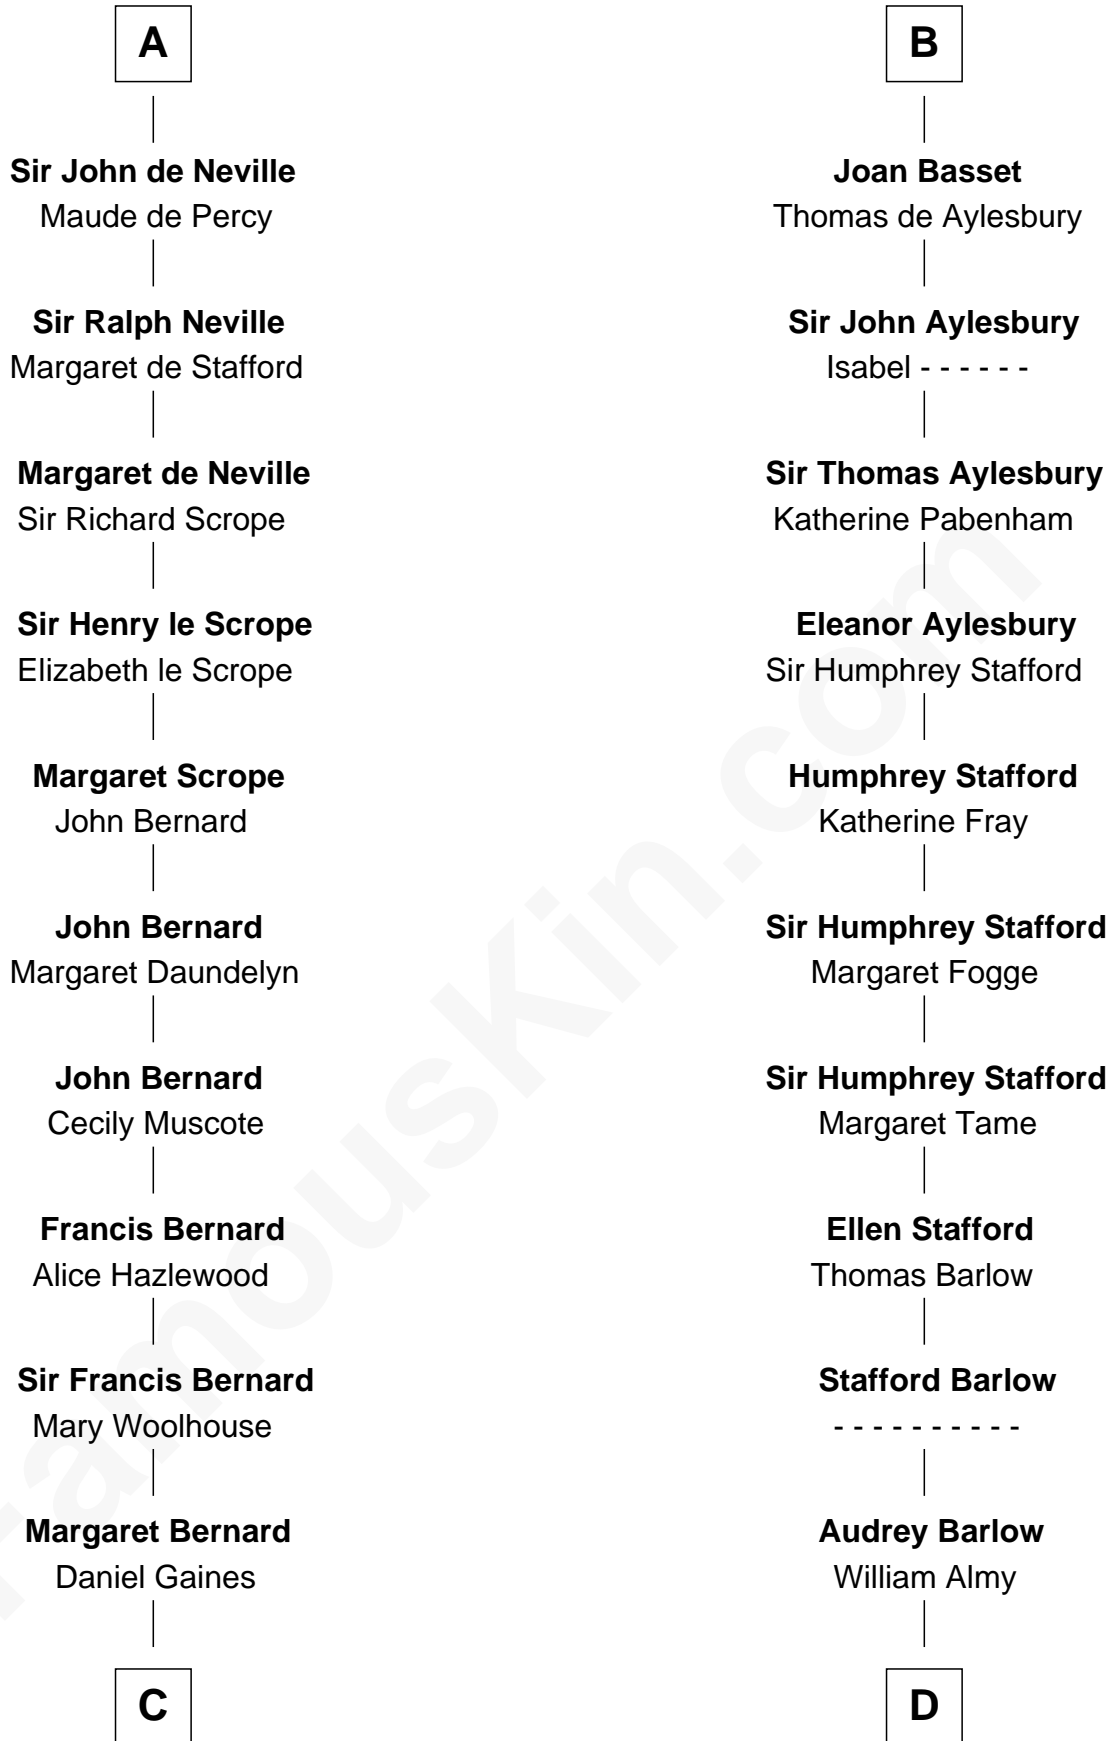

FamousKin.com Relationship Chart of

James Madison

4th U.S. President

20th cousin 1 time removed of

Robert Townsend

Member of the Culper Spy Ring during the American Revolution

Saher I de Quincy

Maud de St. Liz

C

Mary Gaines
Col. John Catlett

Rebecca Catlett
Francis Conway

Eleanor Rose Conway
James Madison

James Madison
4th U.S. President

D

Job Almy
Mary Unthank

Audrey Almy
James Townsend

Jacob Townsend
Phoebe Seaman

Samuel Townsend
Sarah Stoddard

Robert Townsend
Spy known as "Culper Jr."

FamousKin.com