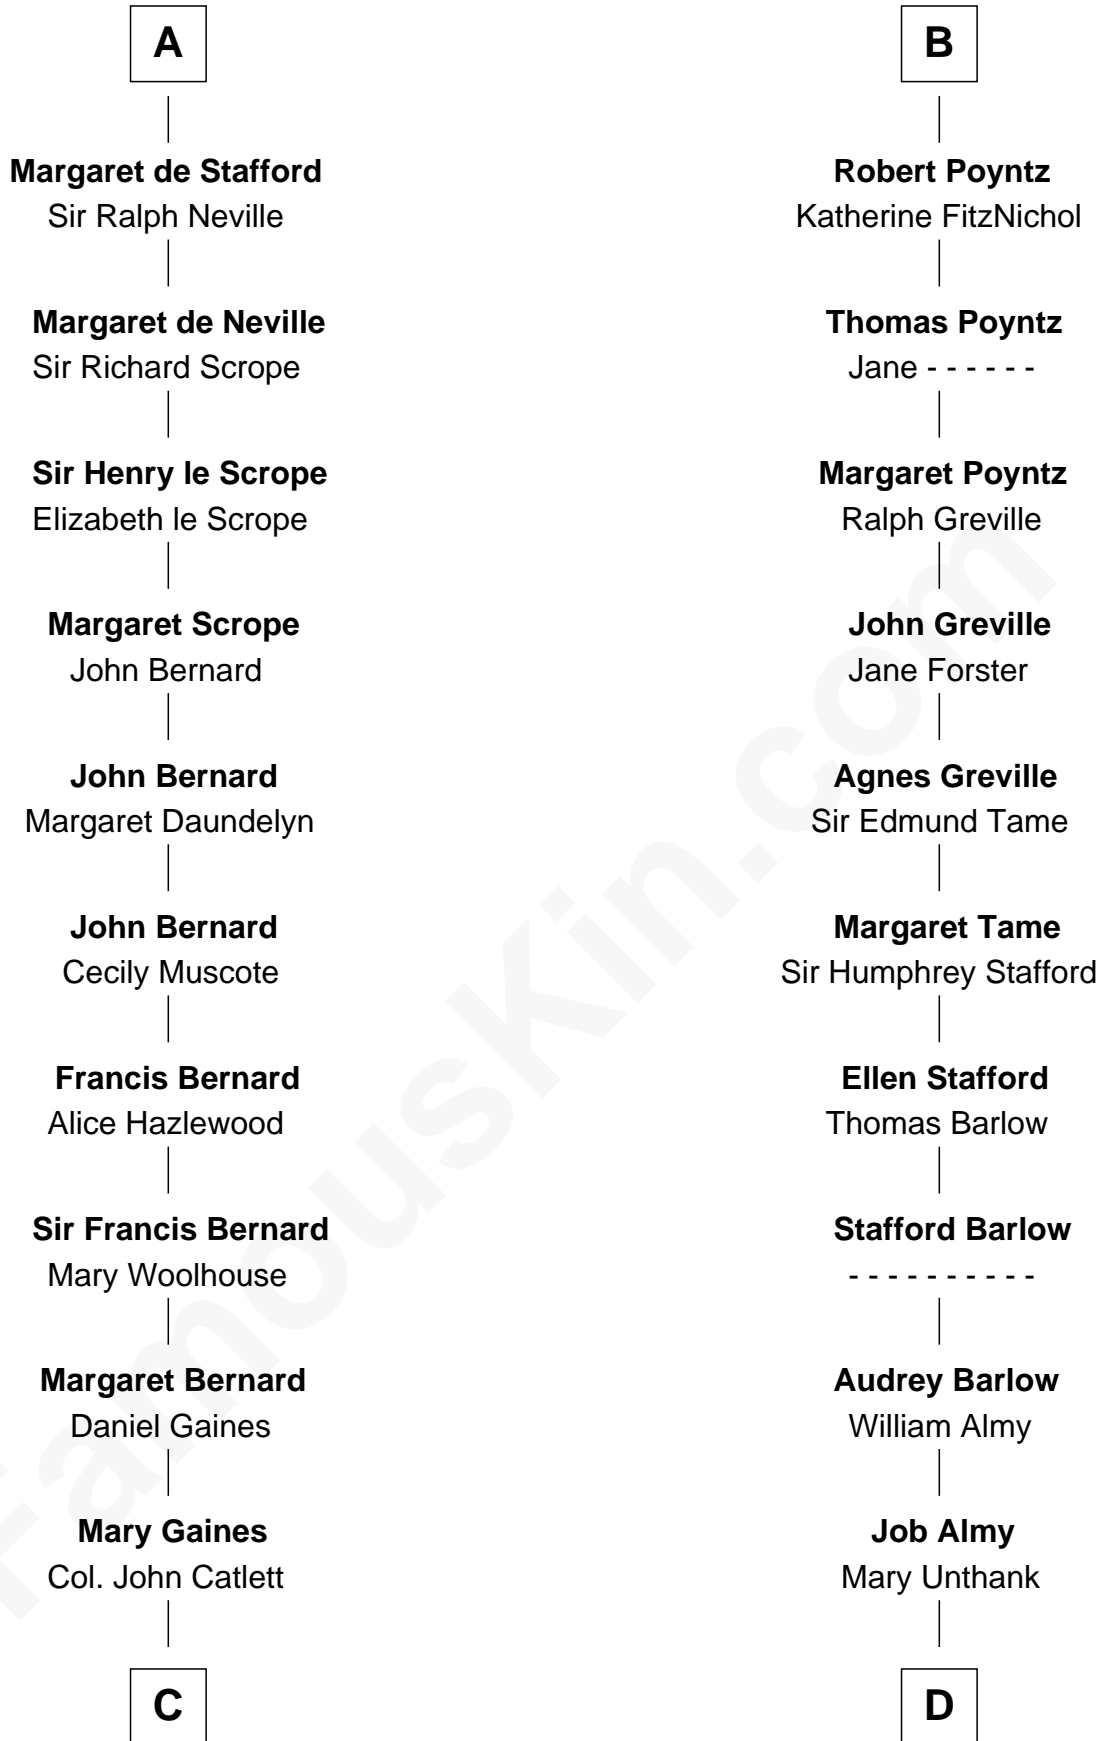

FamousKin.com Relationship Chart of

James Madison

4th U.S. President

19th cousin 1 time removed of

Robert Townsend

Member of the Culper Spy Ring during the American Revolution

Adeliza de Meschines

*with husband
Richard Fitzgilbert de Clare*

*with husband
Robert de Condet*

C

Rebecca Catlett

Francis Conway

Eleanor Rose Conway

James Madison

James Madison

4th U.S. President

D

Audrey Almy

James Townsend

Jacob Townsend

Phoebe Seaman

Samuel Townsend

Sarah Stoddard

Robert Townsend