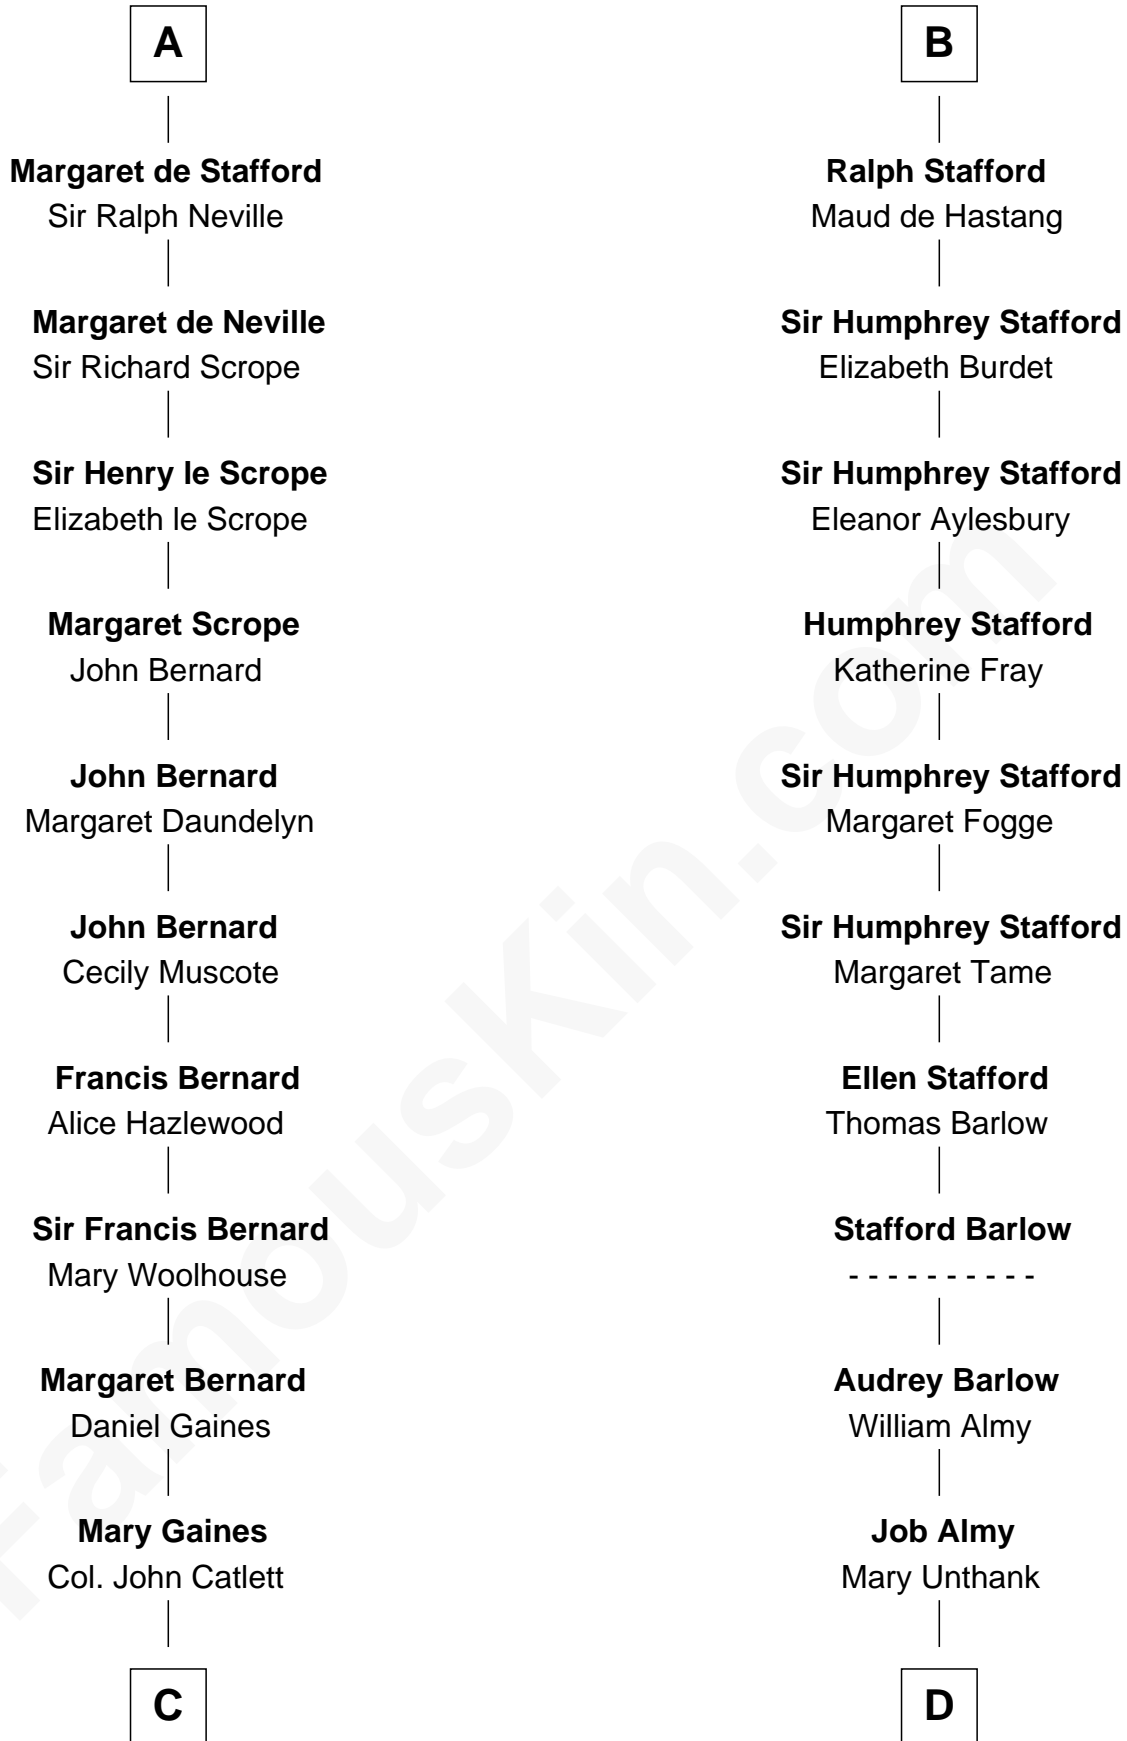

FamousKin.com Relationship Chart of

James Madison

4th U.S. President

19th cousin 1 time removed of

Robert Townsend

Member of the Culper Spy Ring during the American Revolution

William d'Aubenev

Maud de St. Hilary

Mabel of Chester

Nichole d'Aubenev

Sir Roger de Somery

Margaret de Somery

Ralph Basset

Ralph Basset

Hawise - - - - -

Margaret Basset

Edmund de Stafford

Ralph de Stafford

Katherine de Hastang

Margaret Stafford

Sir John Stafford

B

C

Rebecca Catlett

Francis Conway

Eleanor Rose Conway

James Madison

James Madison

4th U.S. President

D

Audrey Almy

James Townsend