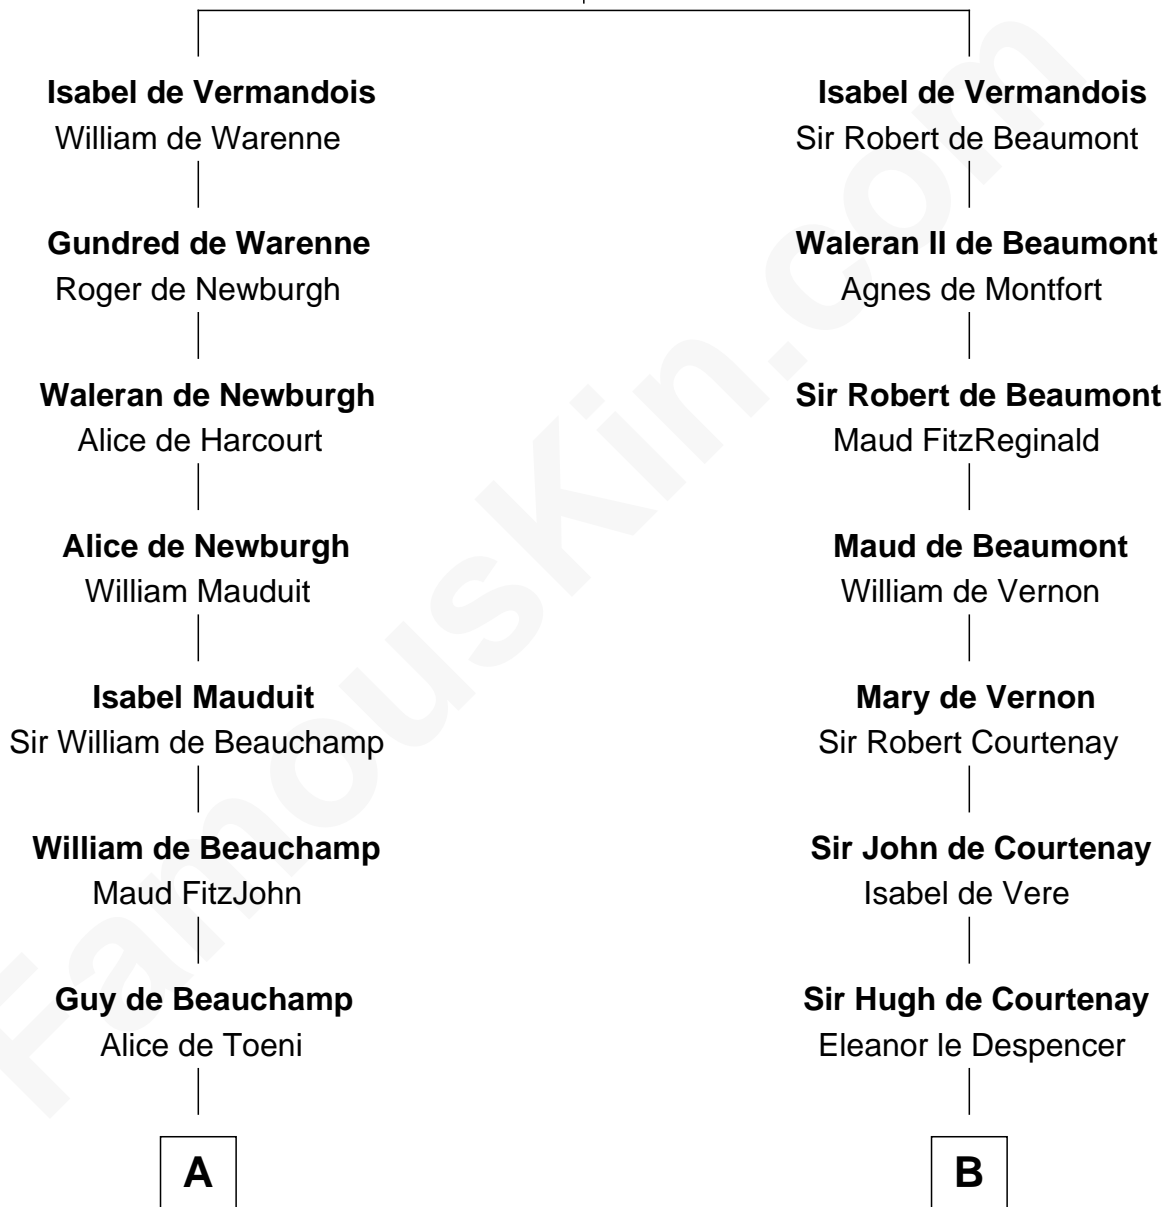

# FamousKin.com Relationship Chart of

**James Madison**

*4th U.S. President*

21st cousin of

**Caleb Brewster**

*Member of the Culper Spy Ring during the American Revolution*

**Hugh I of Vermandois**

Adèle of Vermandois

**C**

**Margaret Bernard**

Daniel Gaines

**Mary Gaines**

Col. John Catlett

**Rebecca Catlett**

Francis Conway

**Eleanor Rose Conway**

**Daniel Brewster**

Anna Jayne

**Benjamin Brewster**

Sarah Biggs

**Caleb Brewster**

*Member of the Culper Spy Ring*