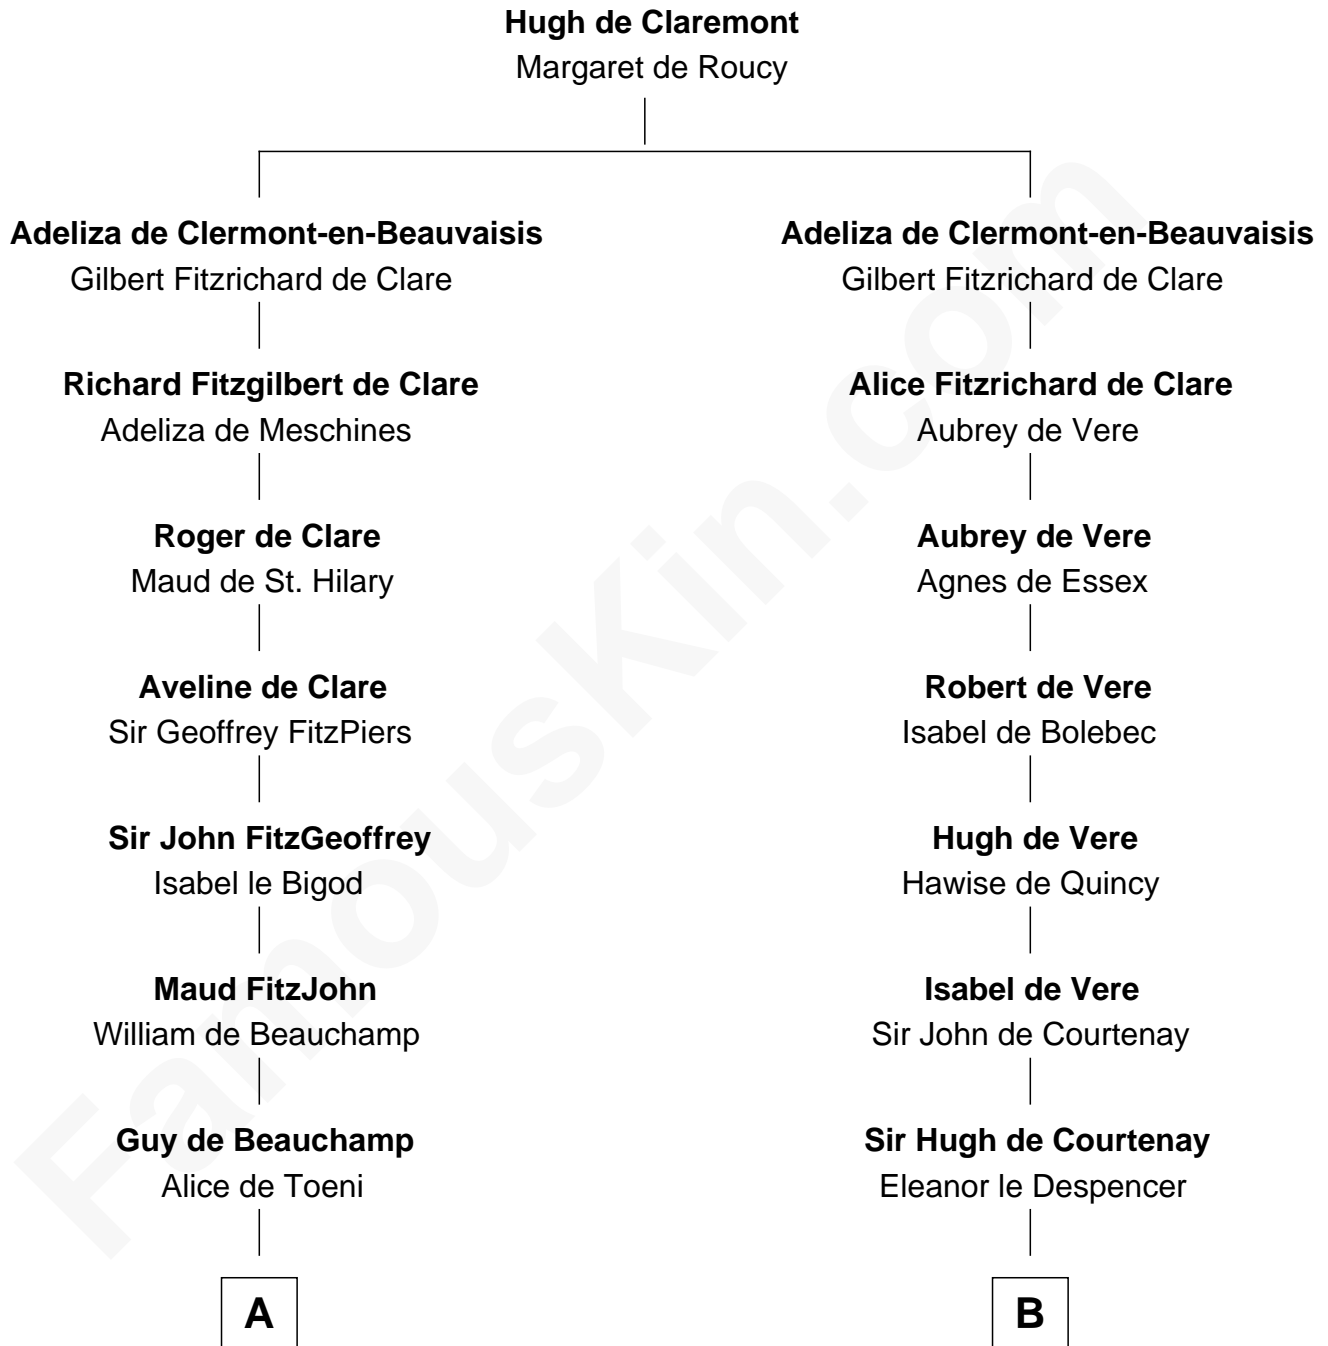

FamousKin.com Relationship Chart of

James Madison

4th U.S. President

21st cousin of

Caleb Brewster

Member of the Culper Spy Ring during the American Revolution

C

Margaret Bernard

Daniel Gaines

Mary Gaines

Col. John Catlett

Rebecca Catlett

Francis Conway

Eleanor Rose Conway

James Madison

James Madison

Benjamin Brewster

Sarah Biggs

Caleb Brewster

Member of the Culper Spy Ring