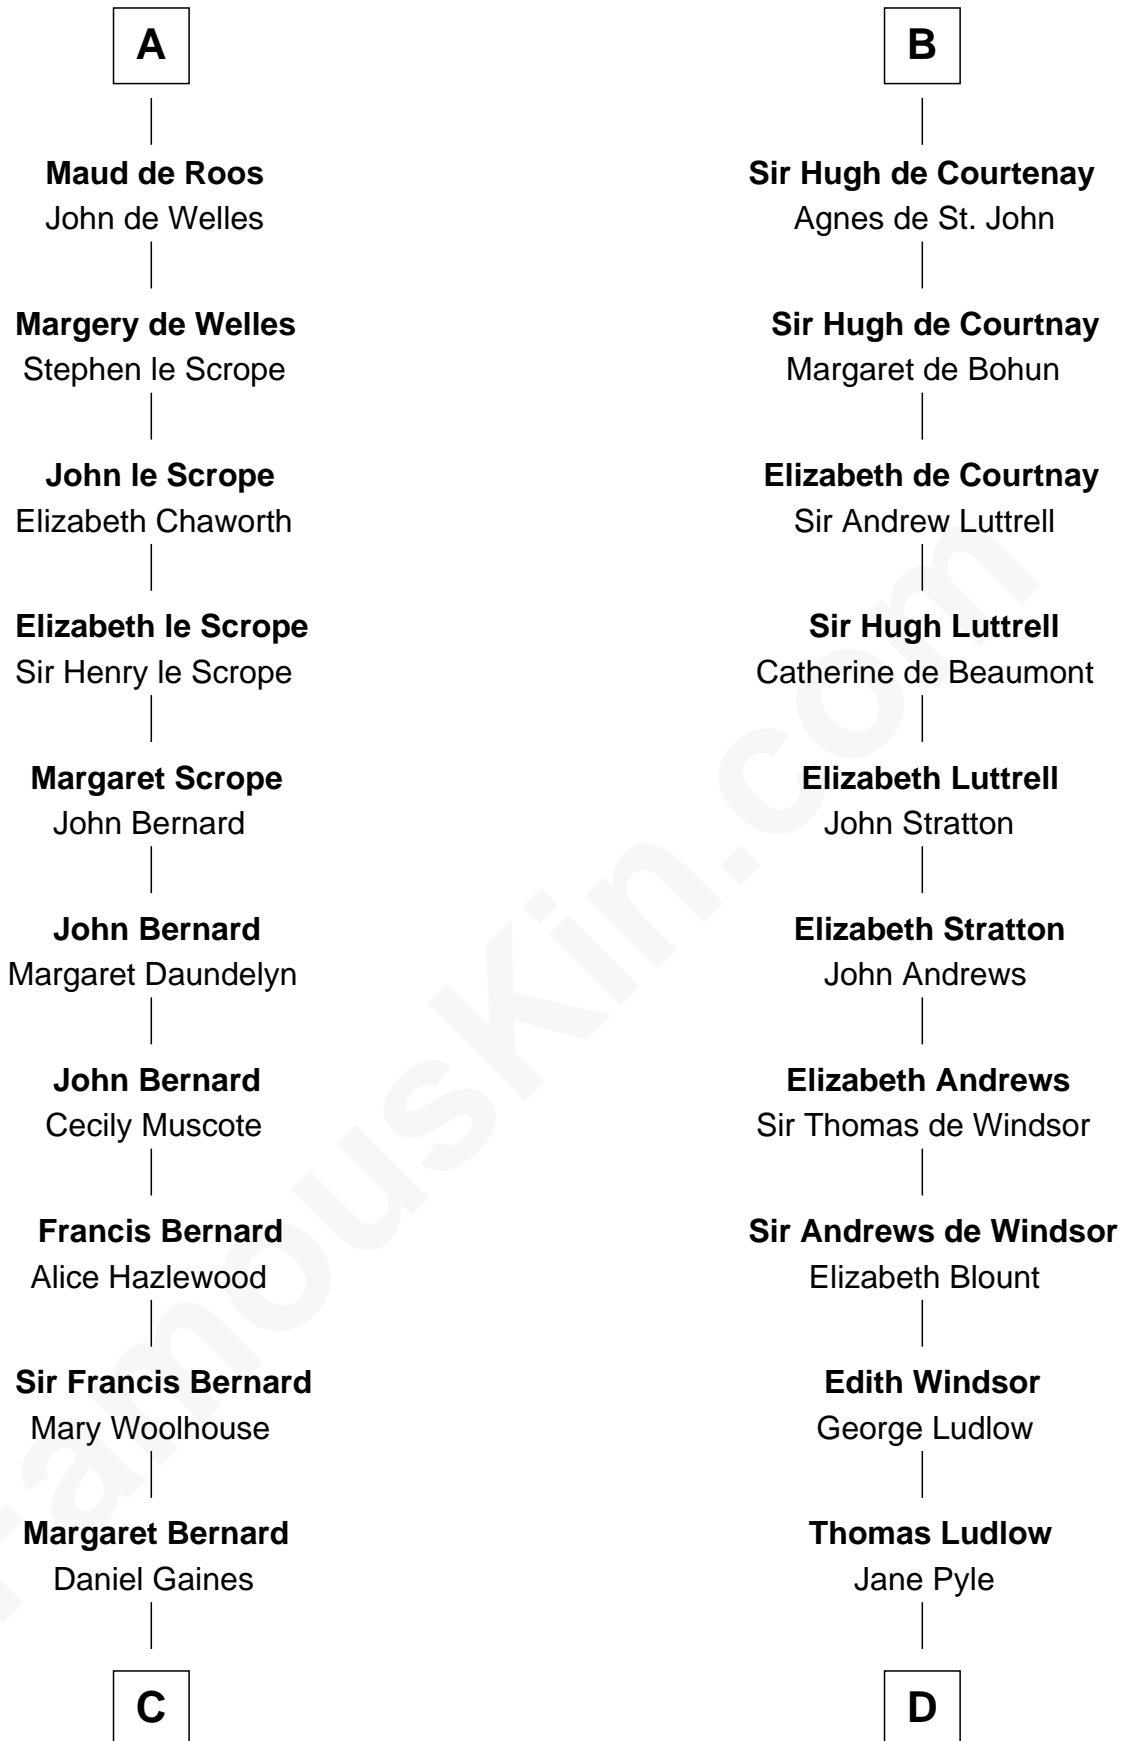

FamousKin.com Relationship Chart of

James Madison

4th U.S. President

20th cousin 1 time removed of

Caleb Brewster

Member of the Culper Spy Ring during the American Revolution

Richard Fitzgilbert

Rohese Giffard

C

Mary Gaines
Col. John Catlett

Rebecca Catlett
Francis Conway

Eleanor Rose Conway
James Madison

James Madison
4th U.S. President

D

Roger Ludlow
Mary Cogan

Sarah Ludlow
Rev. Nathaniel Brewster

Daniel Brewster
Anna Jayne

Benjamin Brewster
Sarah Biggs

Caleb Brewster
Member of the Culper Spy Ring