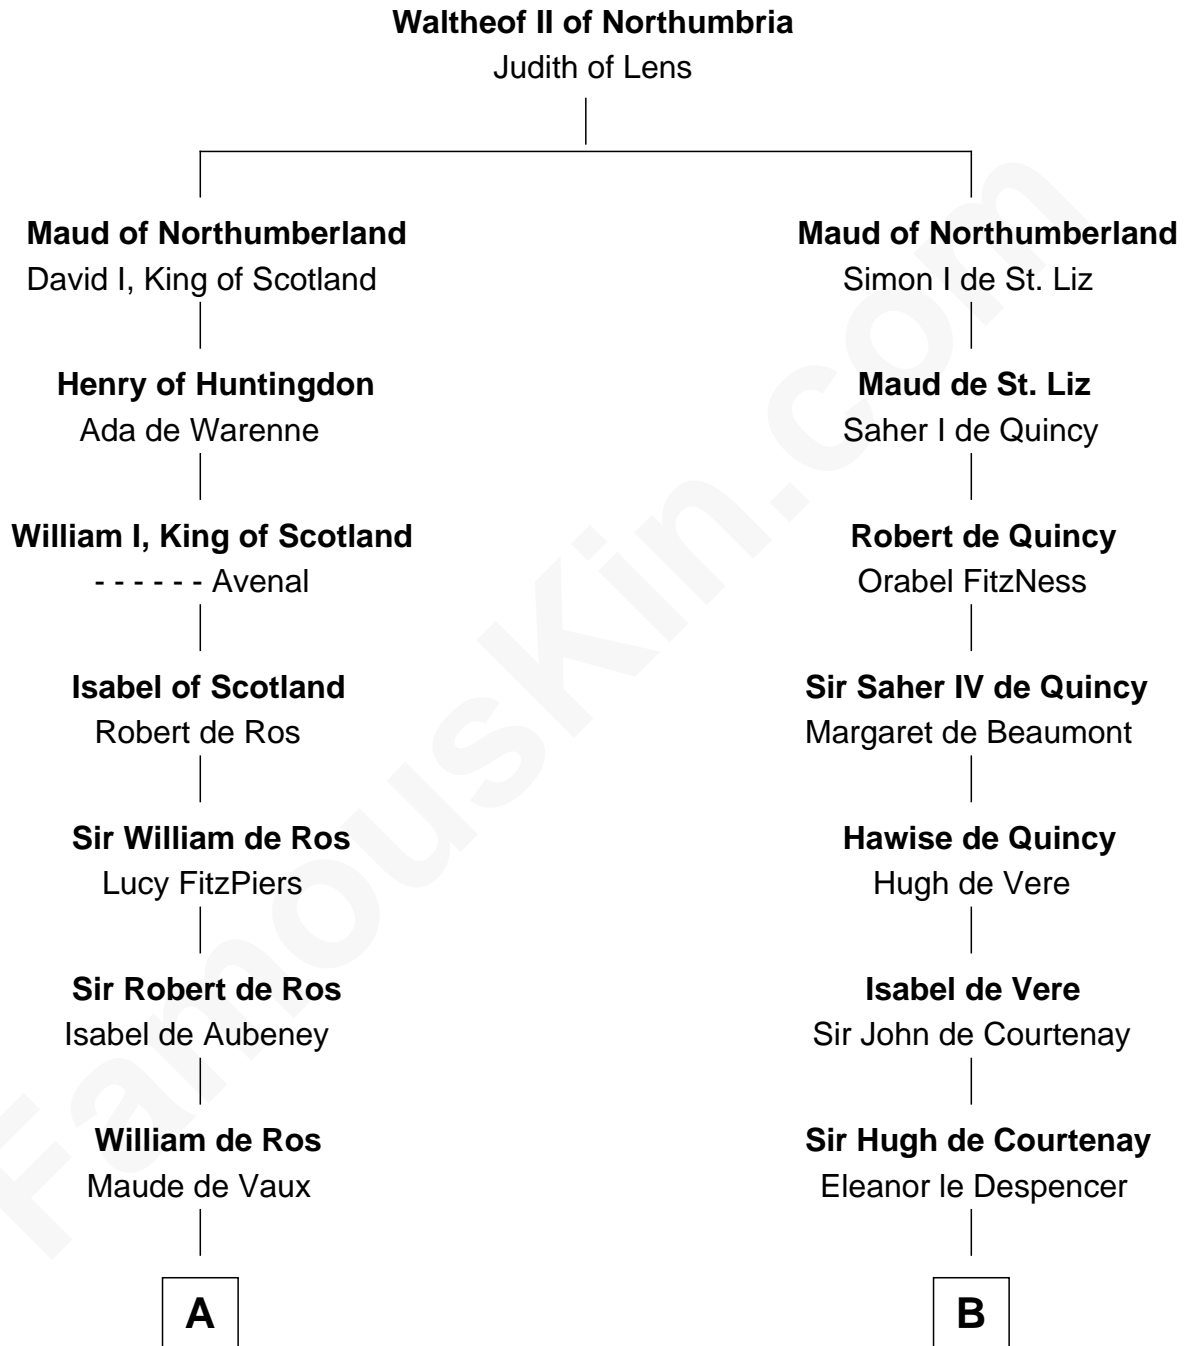

FamousKin.com Relationship Chart of

James Madison

4th U.S. President

21st cousin of

Caleb Brewster

Member of the Culper Spy Ring during the American Revolution

C

Margaret Bernard