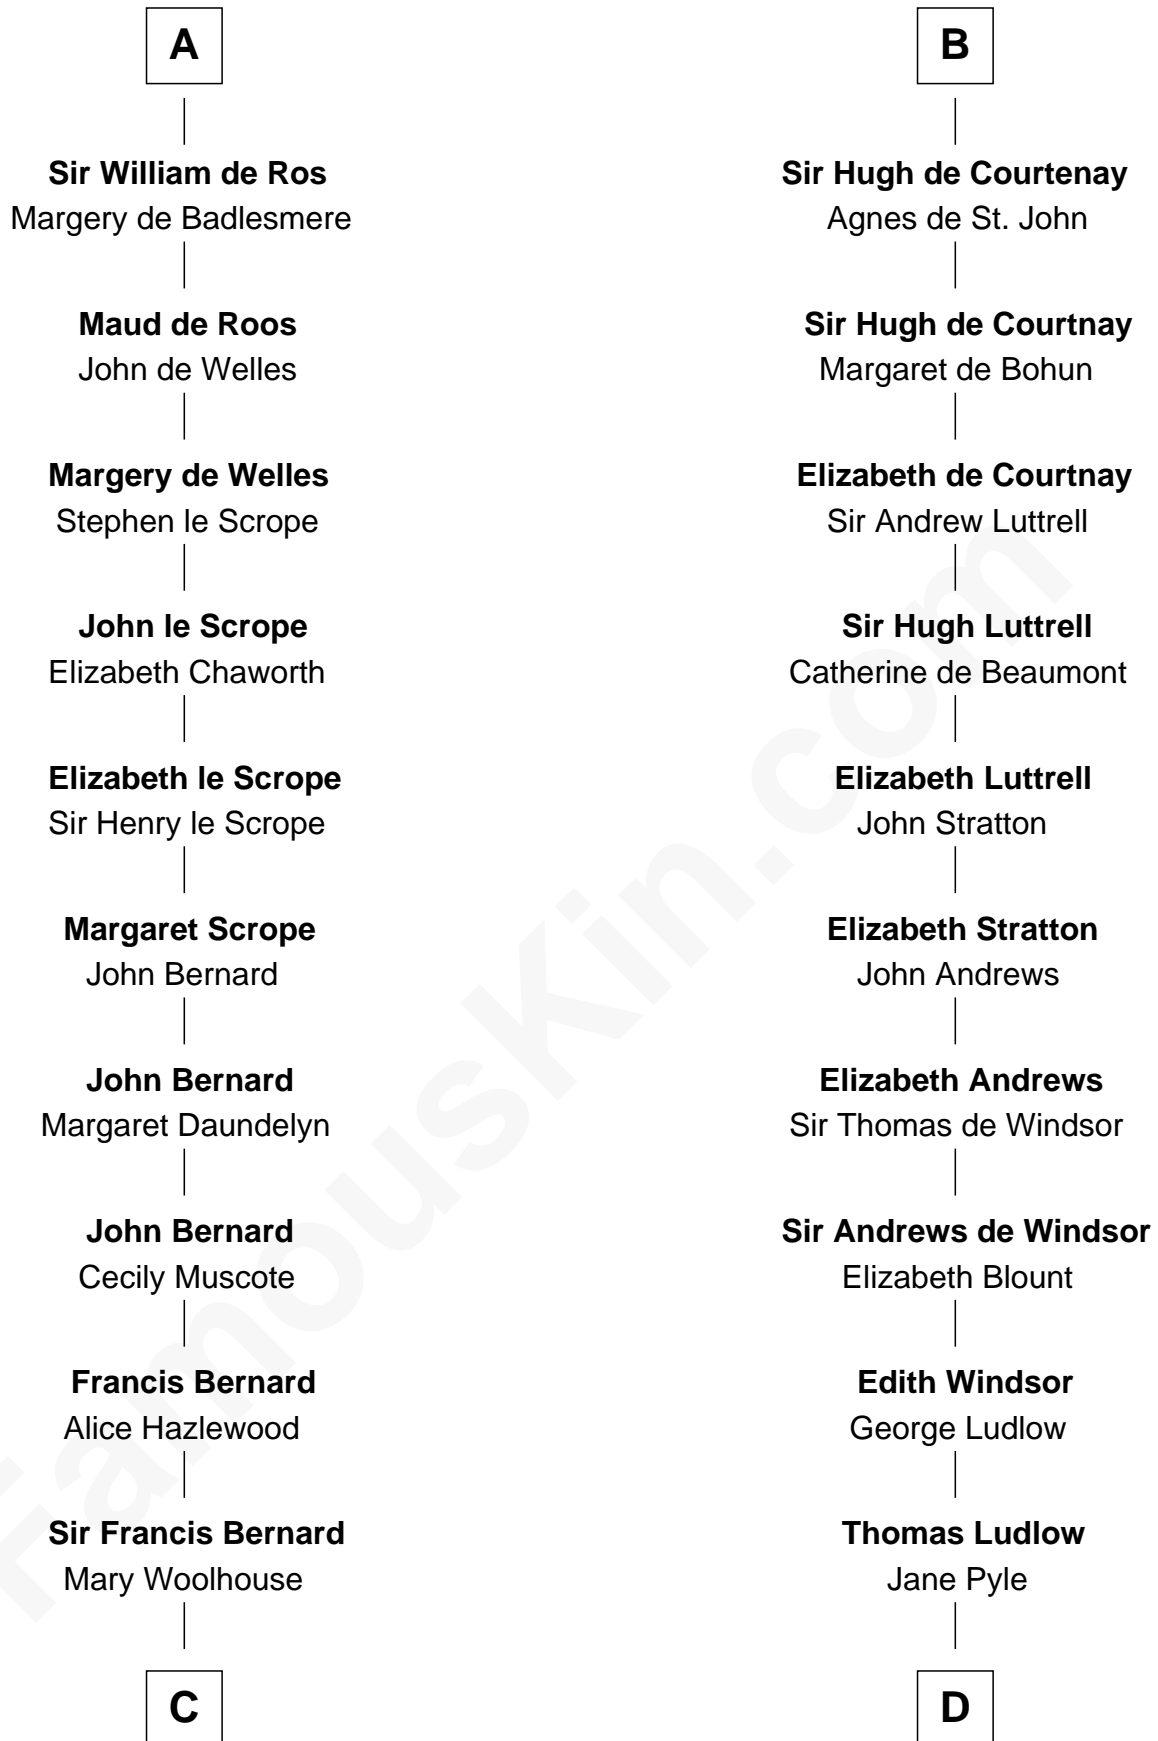

FamousKin.com Relationship Chart of

James Madison

4th U.S. President

21st cousin of

Caleb Brewster

Member of the Culper Spy Ring during the American Revolution

C

Margaret Bernard

Daniel Gaines

Mary Gaines

Col. John Catlett

Rebecca Catlett

Francis Conway

Eleanor Rose Conway

James Madison

James Madison

Benjamin Brewster

Sarah Biggs

Caleb Brewster

Member of the Culper Spy Ring