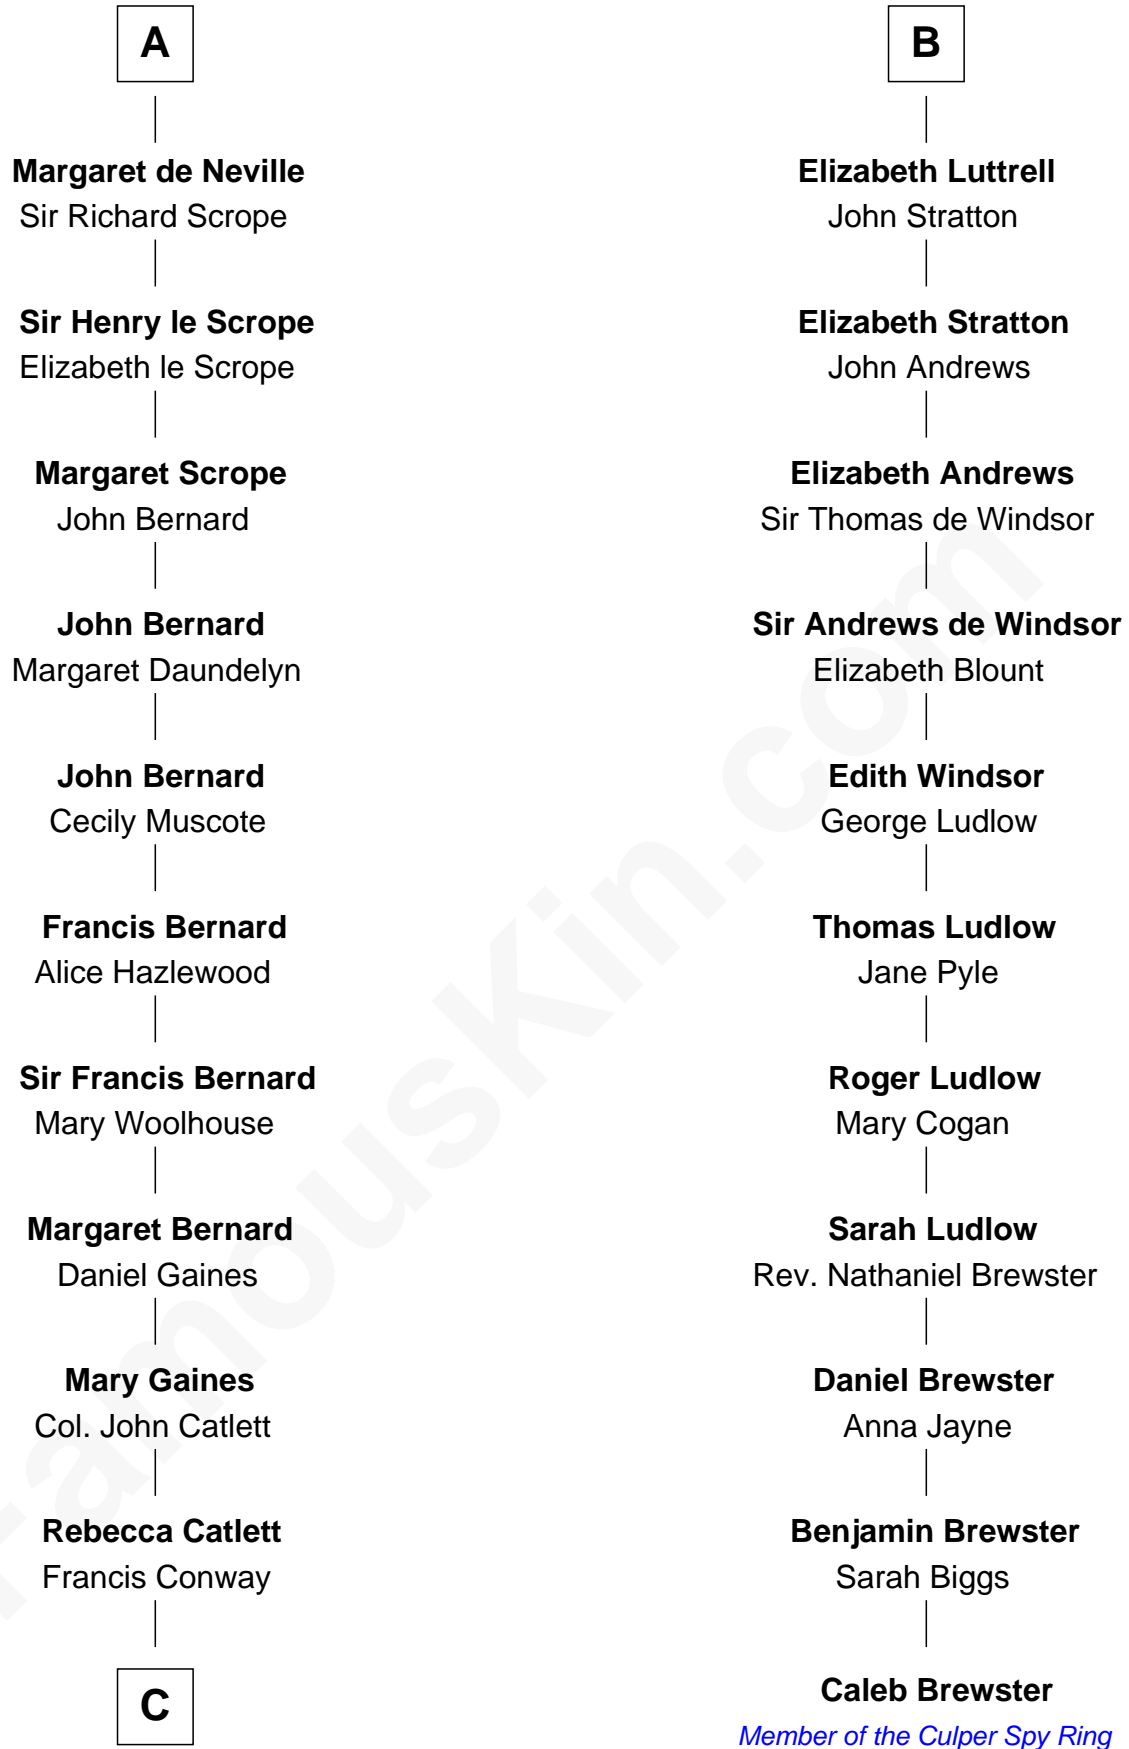

FamousKin.com Relationship Chart of

James Madison

4th U.S. President

17th cousin 1 time removed of

Caleb Brewster

Member of the Culper Spy Ring during the American Revolution

Saher de Quincy
Margaret de Beaumont

Margaret de Bohun

Elizabeth de Courtnay

Sir Andrew Luttrell

Sir Hugh Luttrell

Catherine de Beaumont

B

C

—
Eleanor Rose Conway

James Madison

—
James Madison

4th U.S. President

FamousKin.com