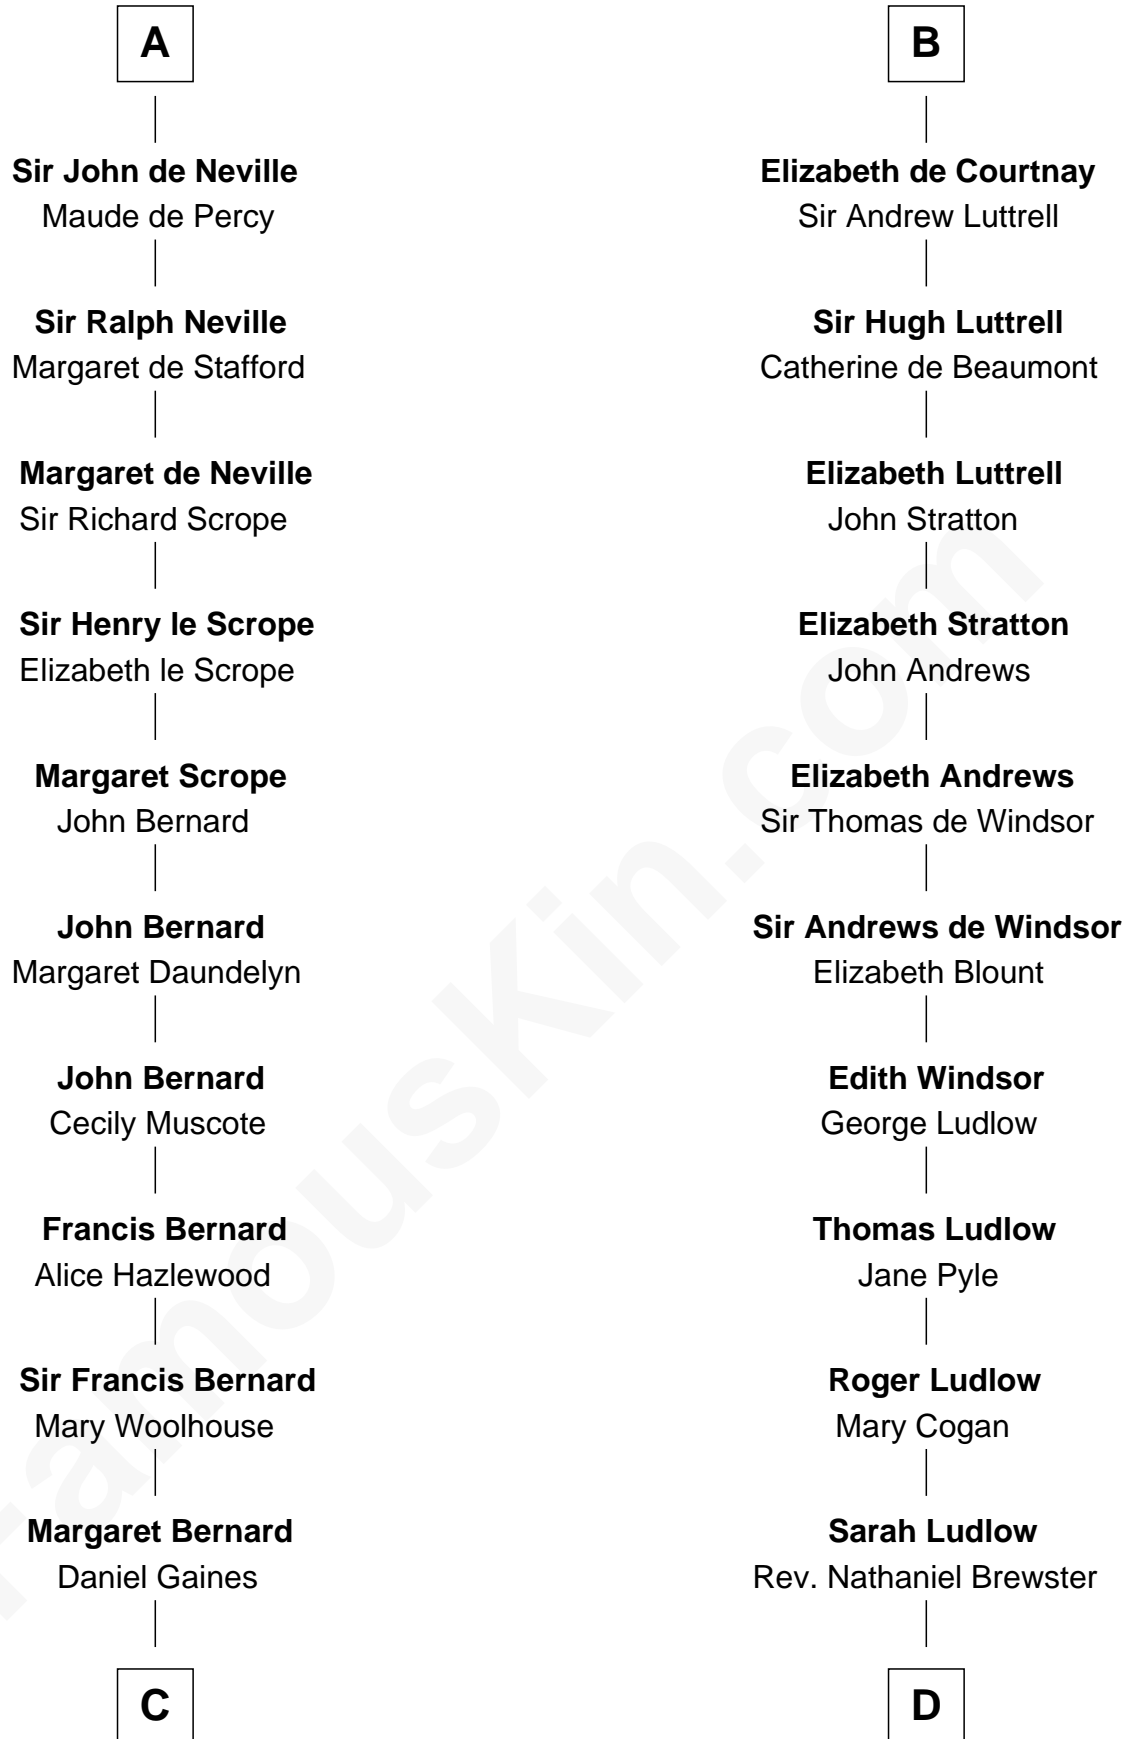

FamousKin.com Relationship Chart of

James Madison

4th U.S. President

19th cousin 1 time removed of

Caleb Brewster

Member of the Culper Spy Ring during the American Revolution

C

Mary Gaines
Col. John Catlett

Rebecca Catlett
Francis Conway

Eleanor Rose Conway
James Madison

James Madison
4th U.S. President

D

Daniel Brewster
Anna Jayne

Benjamin Brewster
Sarah Biggs

Caleb Brewster
Member of the Culper Spy Ring

FamousKin.com