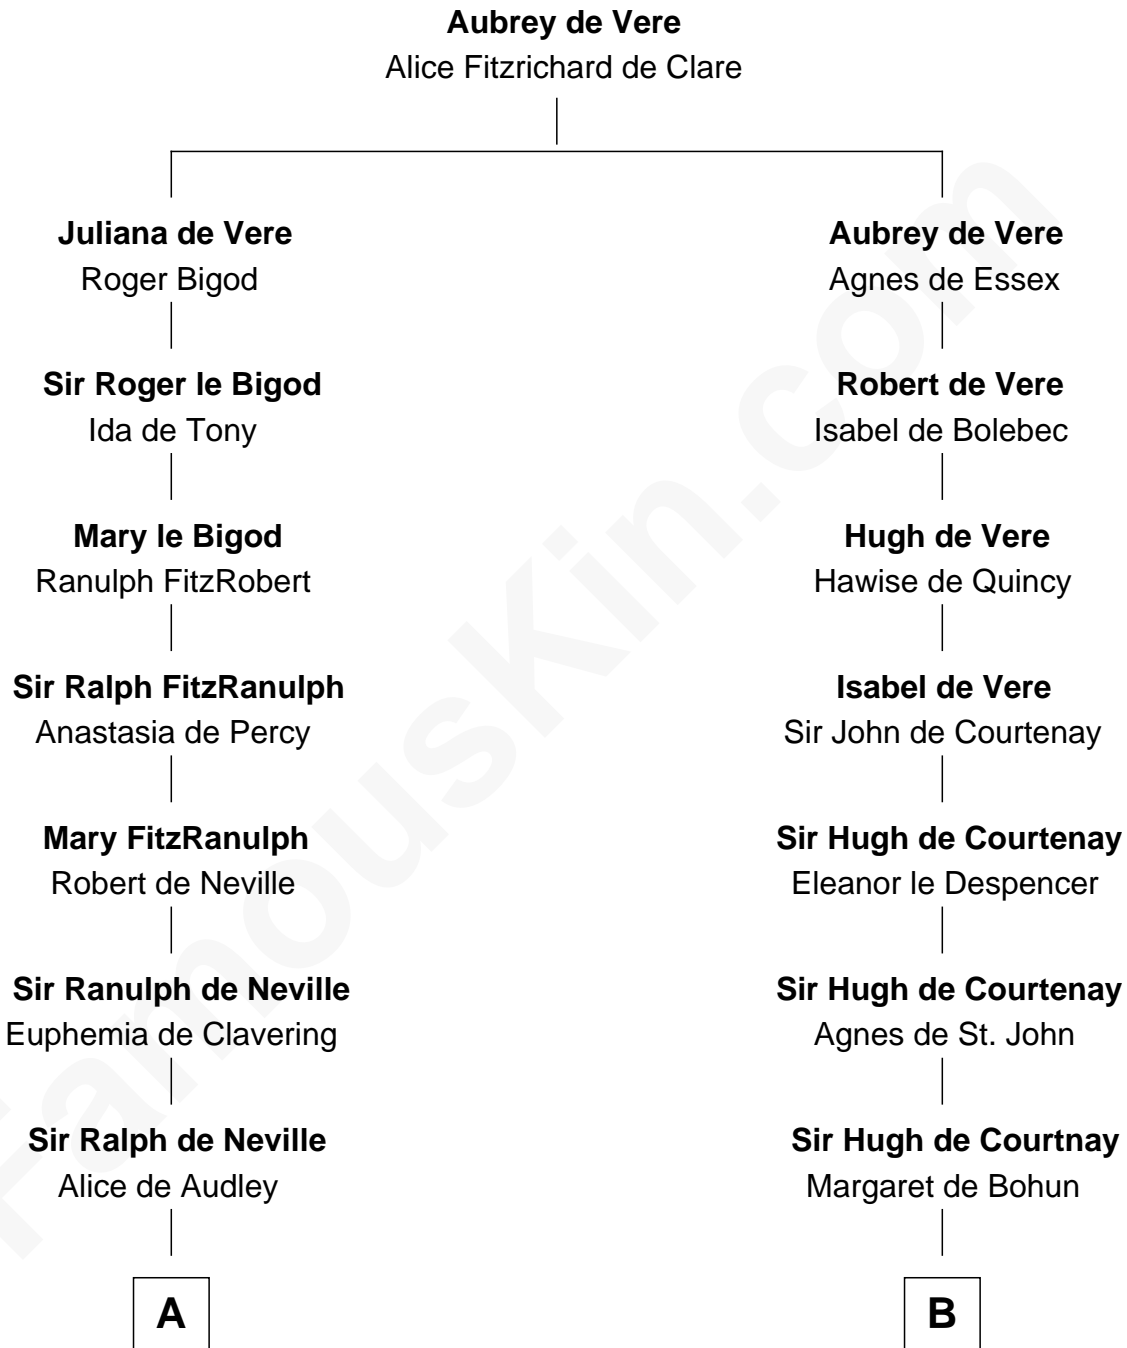

FamousKin.com Relationship Chart of

James Madison

4th U.S. President

19th cousin 1 time removed of

Caleb Brewster

Member of the Culper Spy Ring during the American Revolution

C

Mary Gaines
Col. John Catlett

Rebecca Catlett
Francis Conway

Eleanor Rose Conway
James Madison

James Madison
4th U.S. President

D

Daniel Brewster
Anna Jayne

Benjamin Brewster
Sarah Biggs

Caleb Brewster
Member of the Culper Spy Ring

FamousKin.com