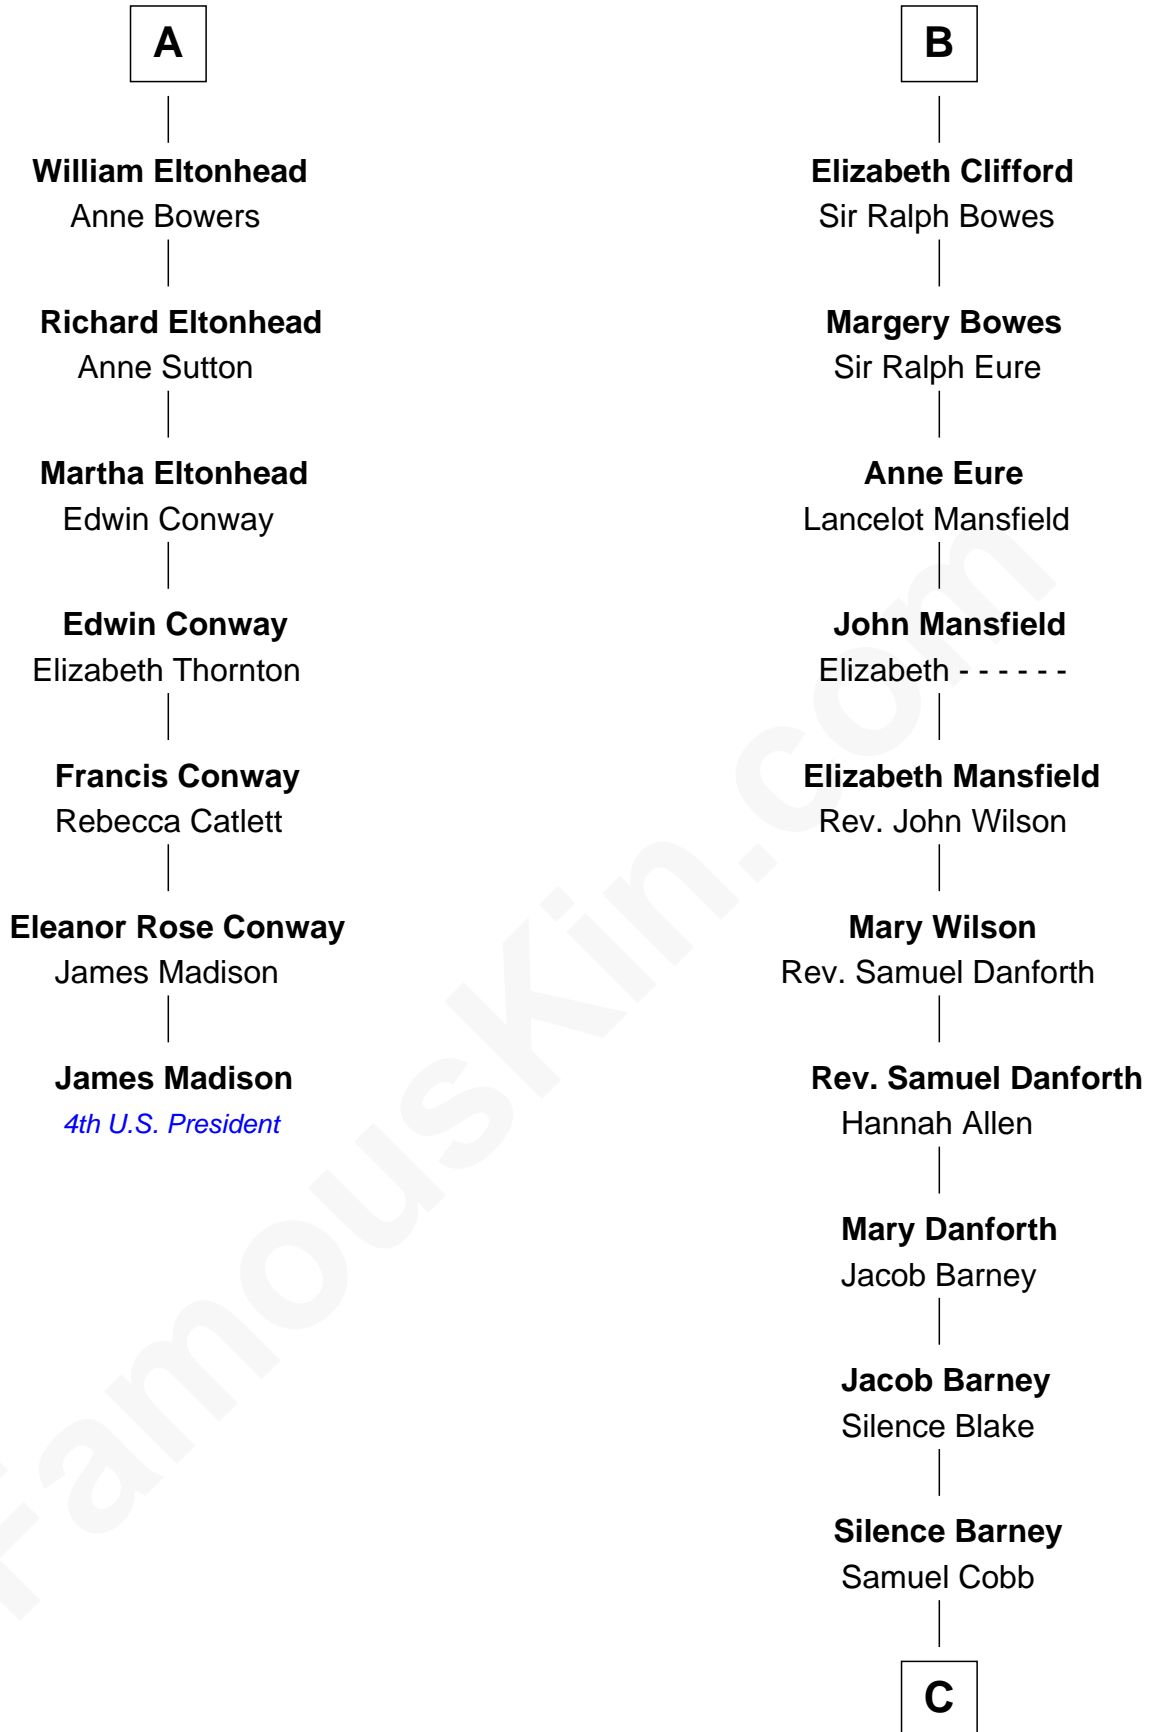

FamousKin.com Relationship Chart of

James Madison
4th U.S. President

13th cousin 8 times removed of

Sandra Day O'Connor
First Female U.S. Supreme Court Justice

C

Lettice Carlyle Cobb

Luke Day

Hollis Day

Eliza L. Flanders

Henry Clay Day

Alice Edith Hilton

Henry R. Day

Ada Mae Wilkey

Sandra Day O'Connor

U.S. Supreme Court Justice

FamousKin.com