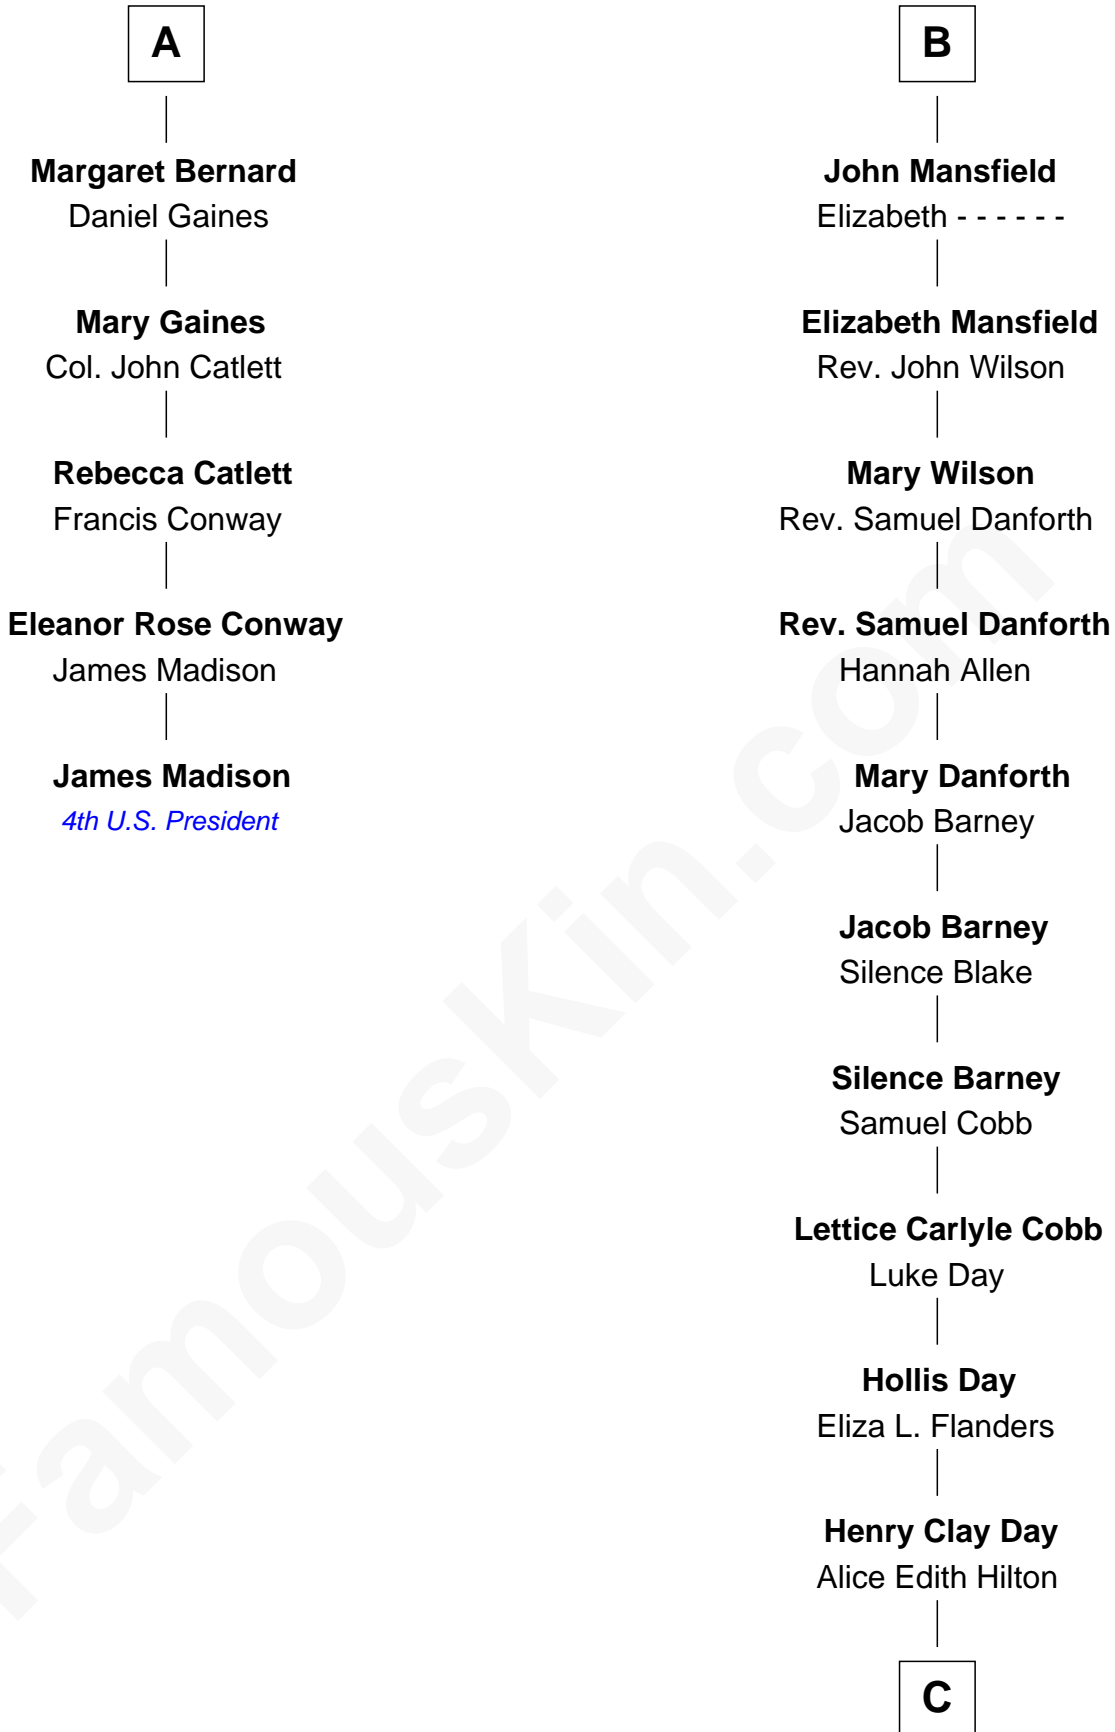

FamousKin.com Relationship Chart of

James Madison

4th U.S. President

11th cousin 7 times removed of

Sandra Day O'Connor

First Female U.S. Supreme Court Justice

C

Henry R. Day
Ada Mae Wilkey

Sandra Day O'Connor
U.S. Supreme Court Justice

FamousKin.com