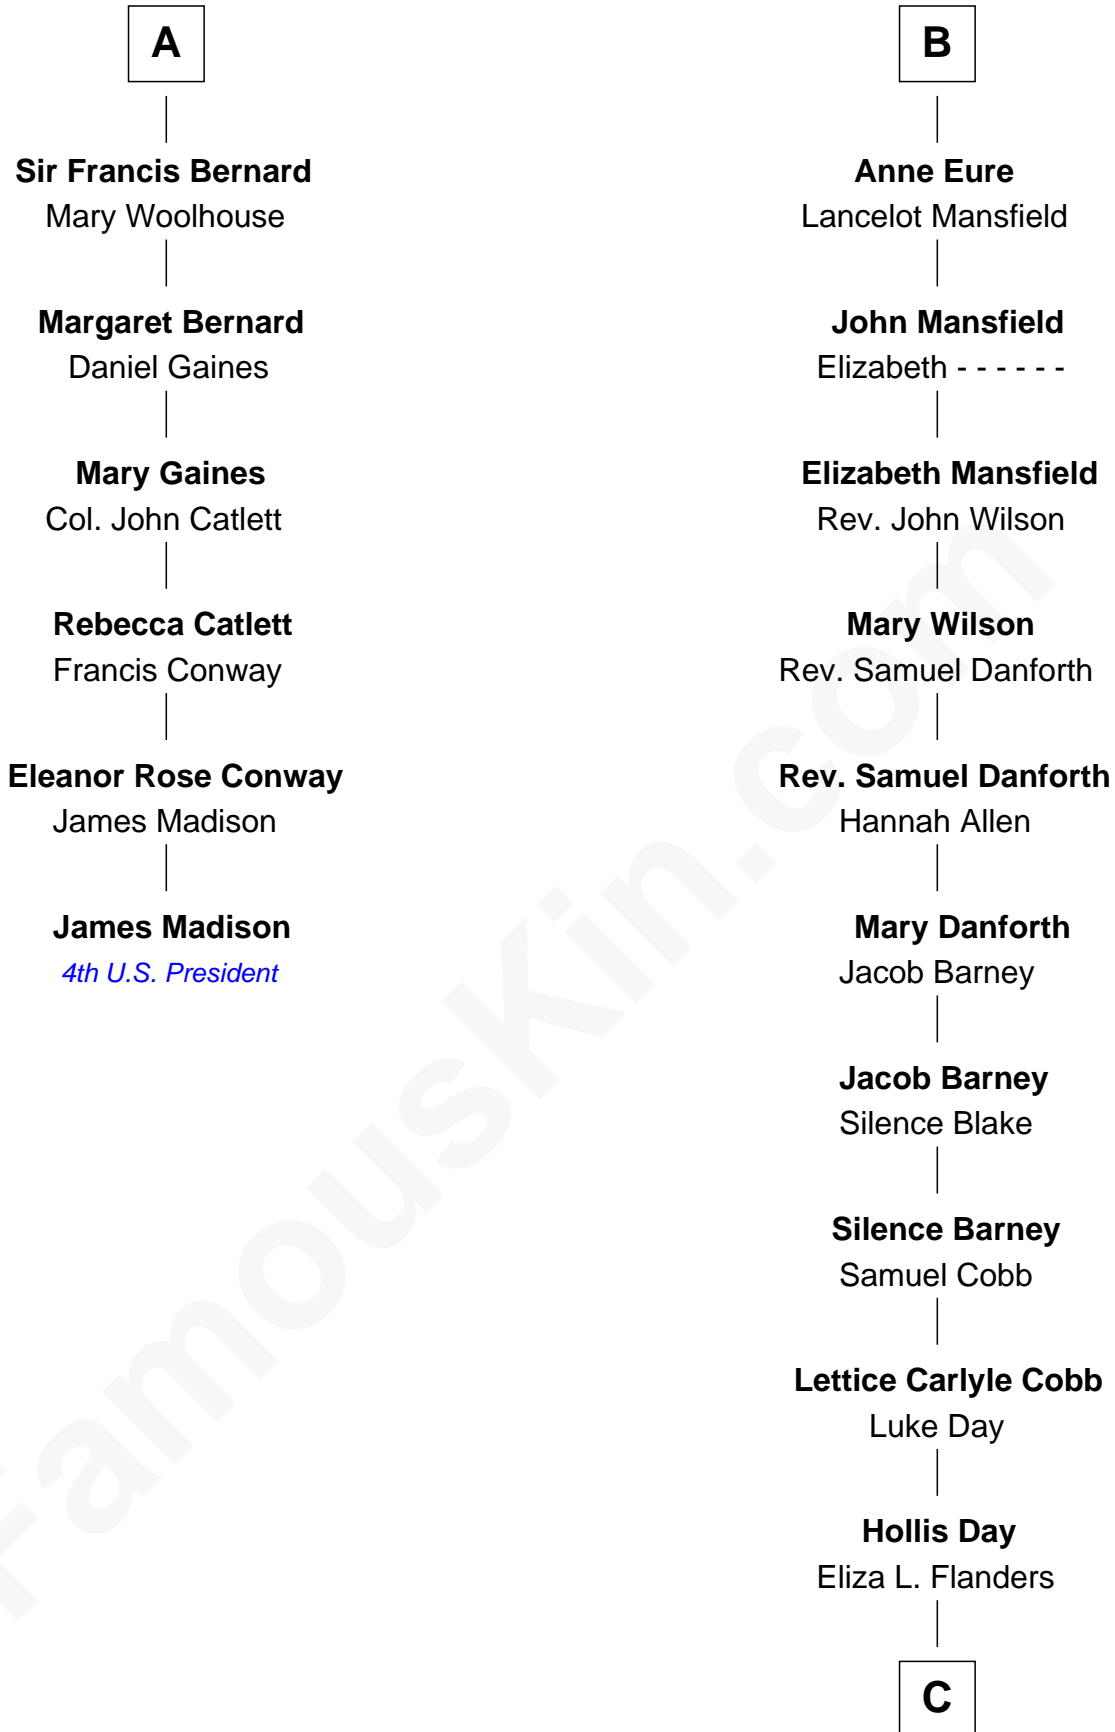

# FamousKin.com Relationship Chart of

**James Madison**

*4th U.S. President*

12th cousin 7 times removed of

**Sandra Day O'Connor**

*First Female U.S. Supreme Court Justice*

**C**

Henry Clay Day

Alice Edith Hilton

Henry R. Day

Ada Mae Wilkey

Sandra Day O'Connor

*U.S. Supreme Court Justice*

FamousKin.com