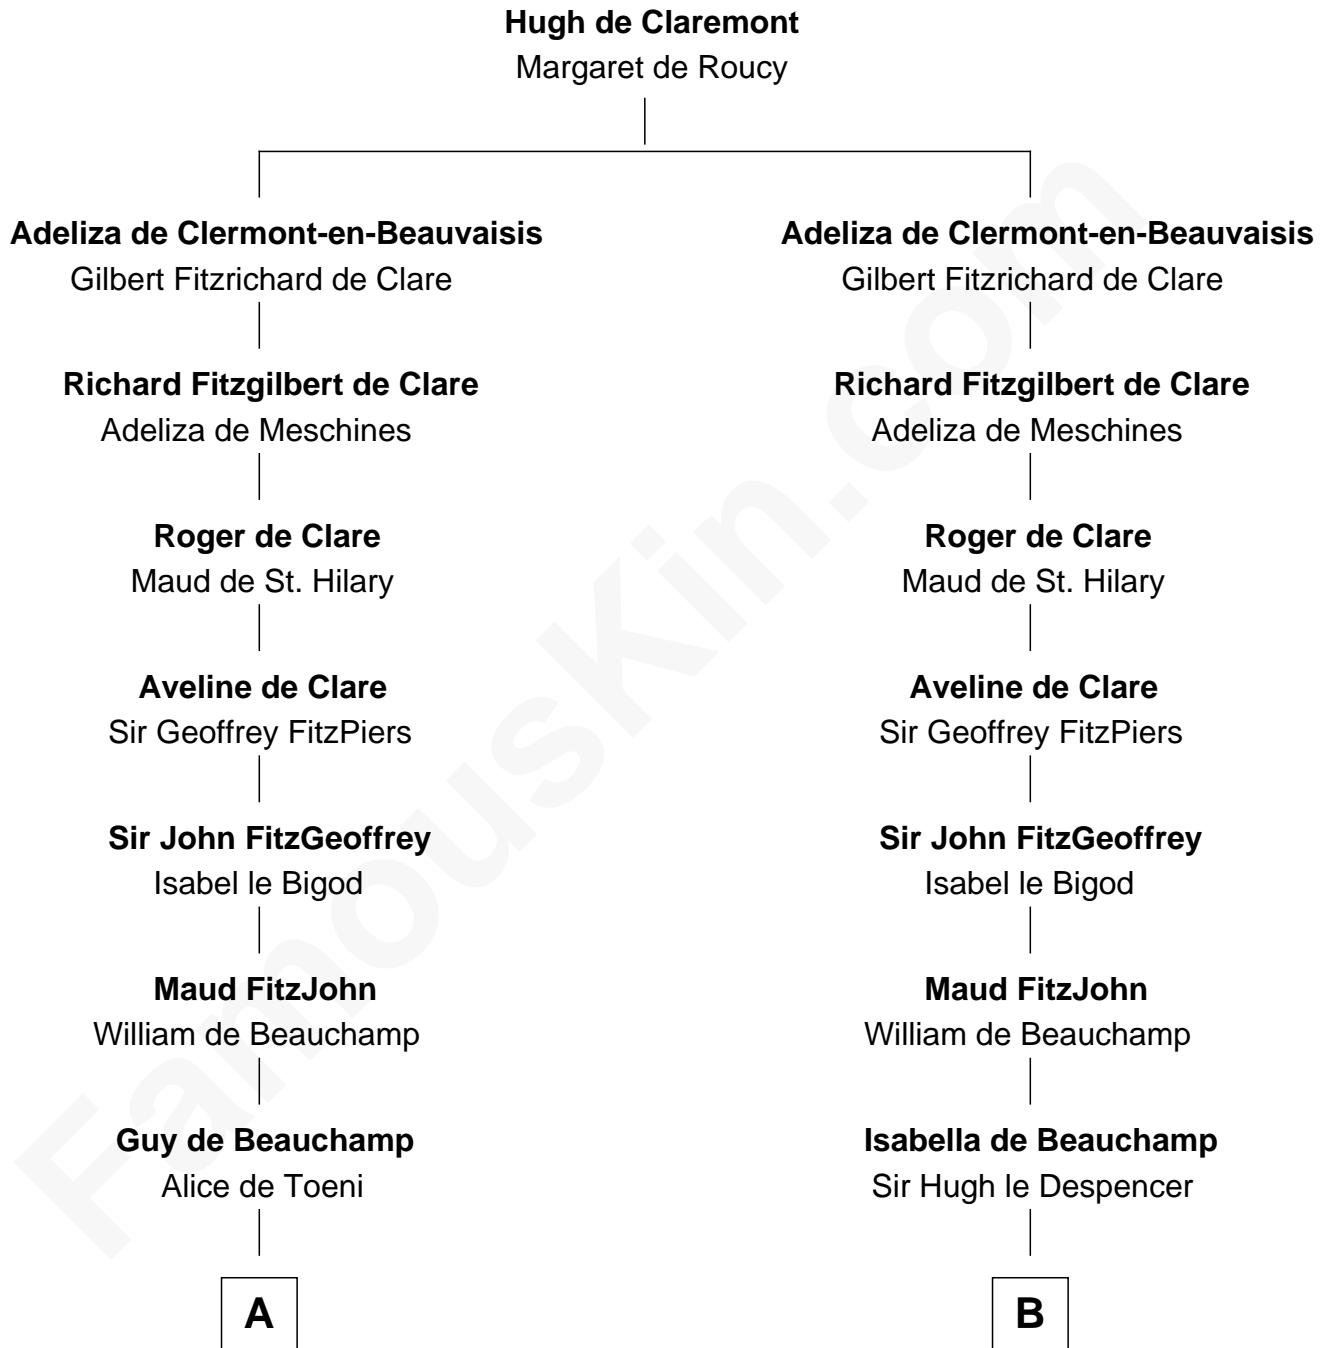

# FamousKin.com Relationship Chart of

**James Madison**

*4th U.S. President*

21st cousin of

**Caesar Rodney**

*Signer of the Declaration of Independence*

**C**

**Margaret Bernard**

Daniel Gaines

**Mary Gaines**

Col. John Catlett

**Rebecca Catlett**

Francis Conway

**Eleanor Rose Conway**

James Madison

**James Madison**

*4th U.S. President*

**D**

**William Rodney**

Alice Caesar

**William Rodney**

Rachel - - - - -

**Capt. William Rodney**

Sarah Jones