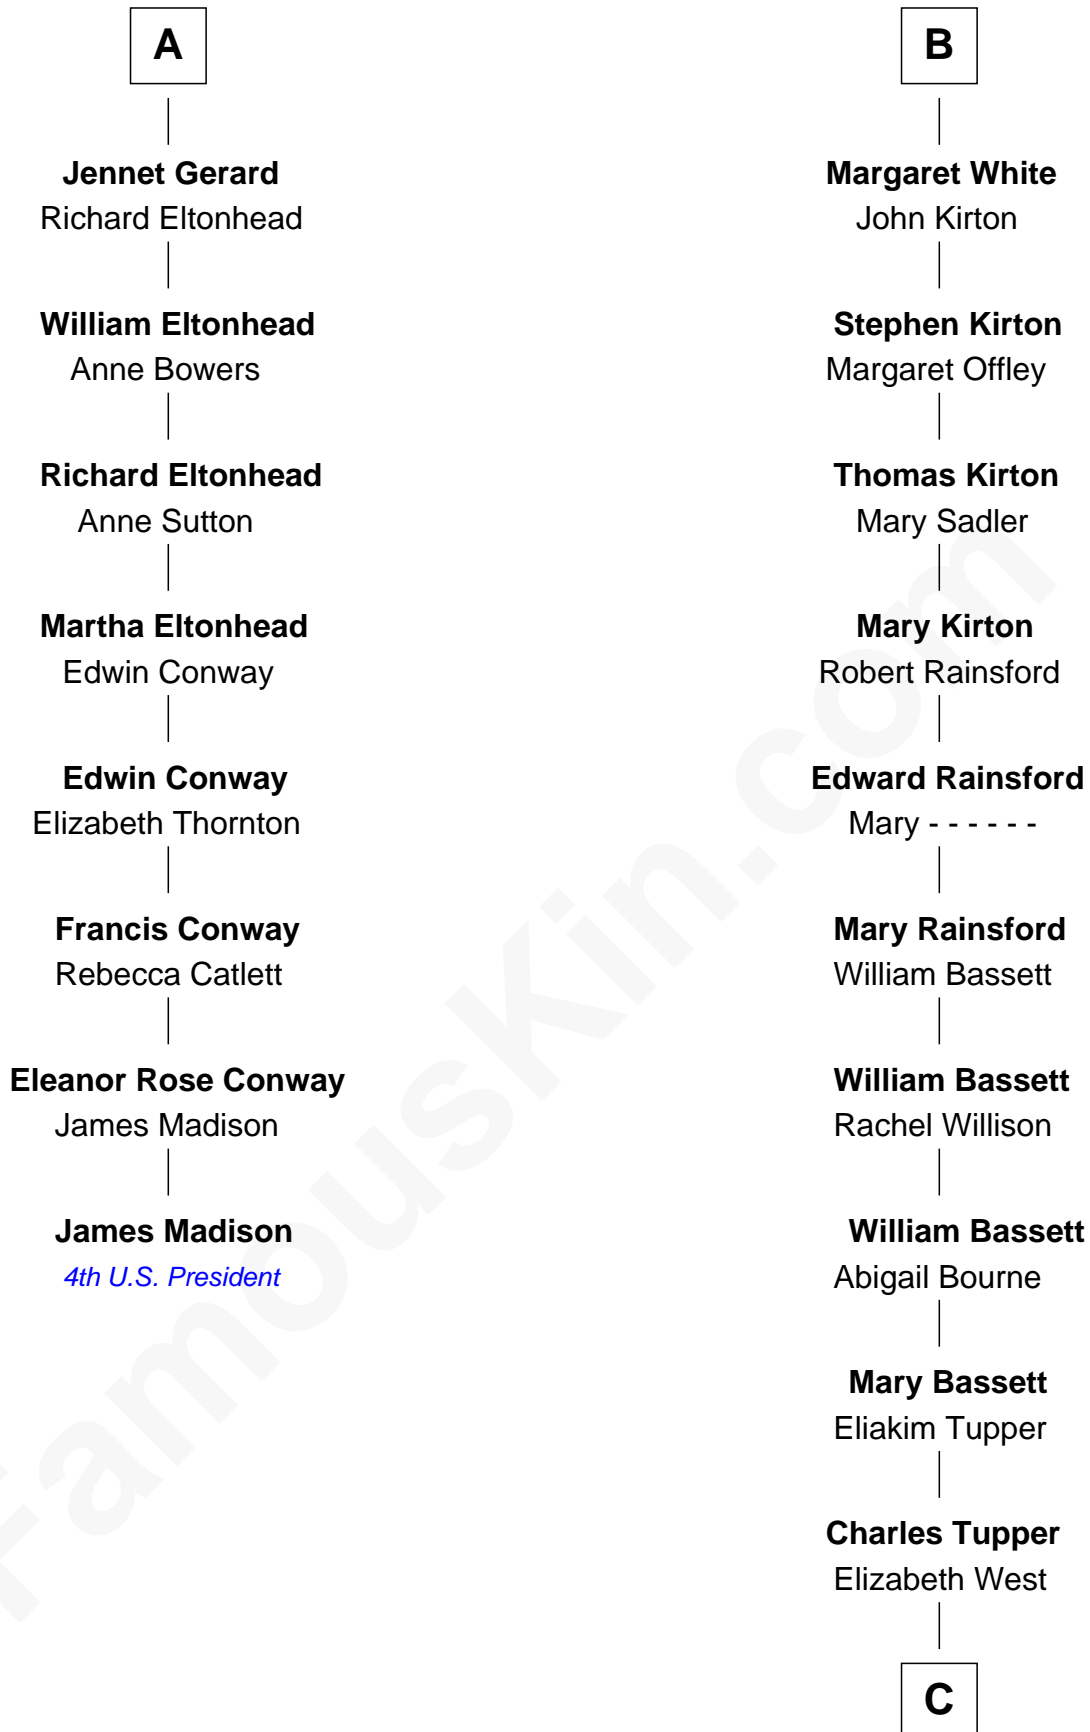

FamousKin.com Relationship Chart of

James Madison

4th U.S. President

14th cousin 4 times removed of

Sir Charles Tupper

6th Prime Minister of Canada

Bartholomew de Badlesmere

Margaret de Clare

Sir Robert Hungerford

Eleanor Hungerford

Sir John White

Robert White

Margaret Gainsford

B

C

Rev. Charles Tupper