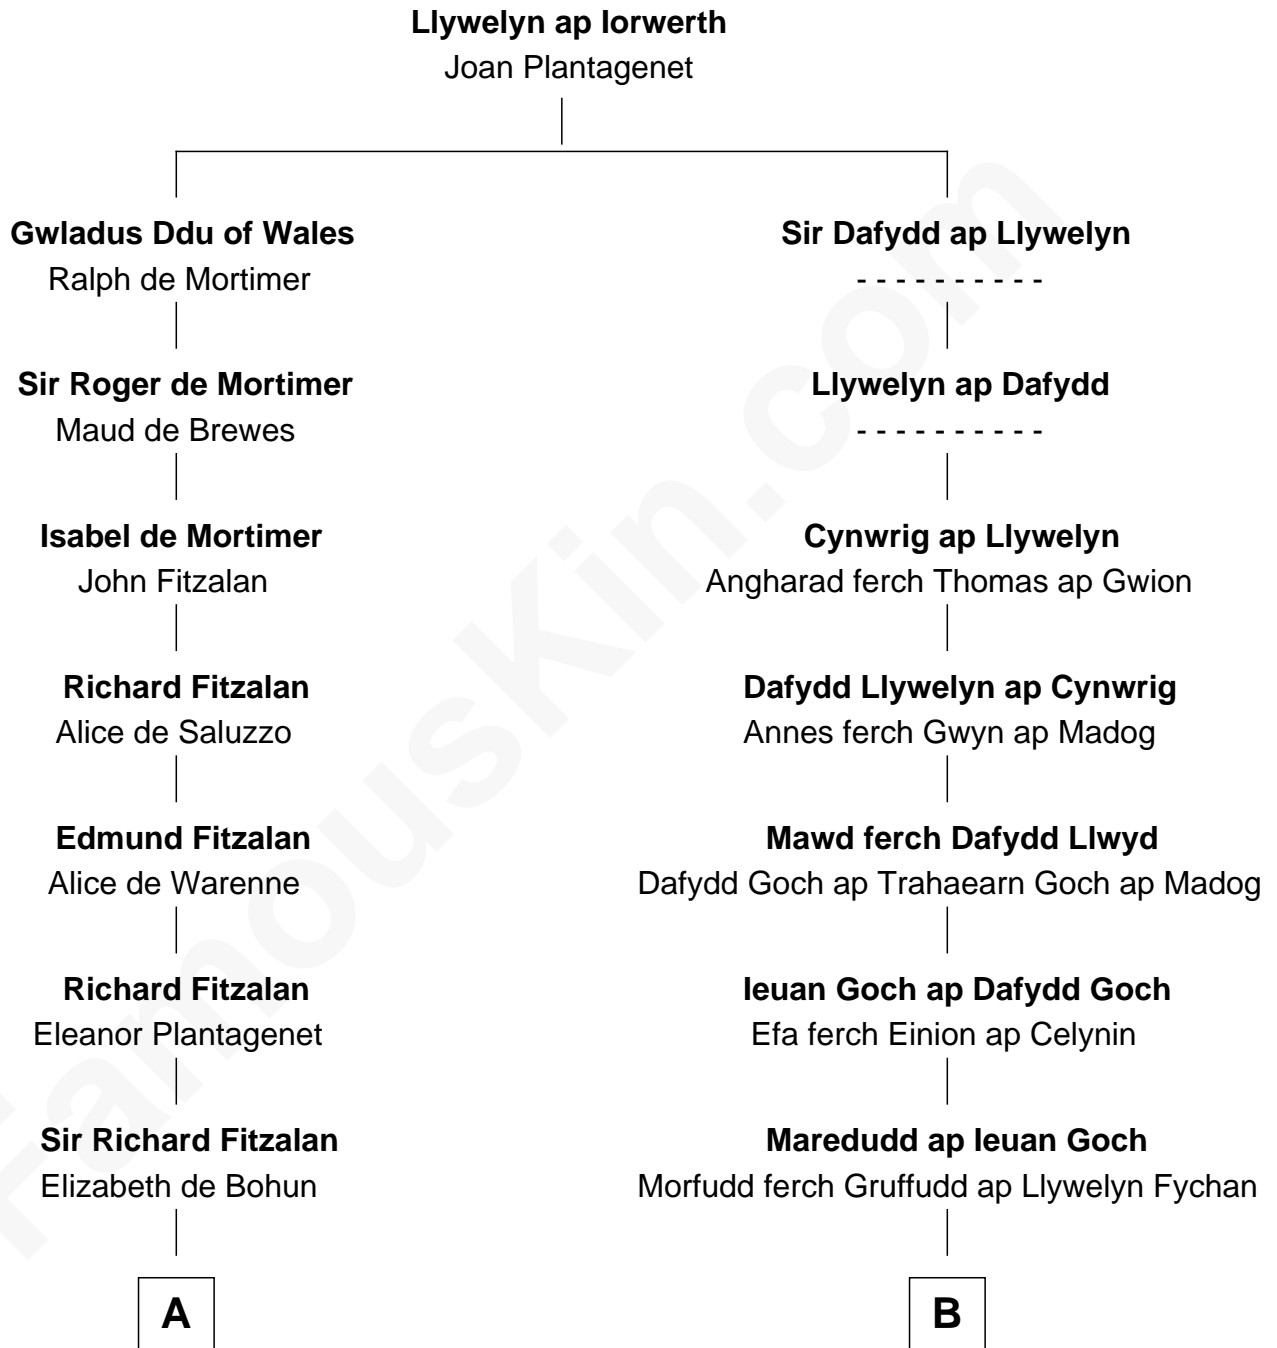

# FamousKin.com Relationship Chart of

**James Madison**

4th U.S. President

16th cousin 3 times removed of

**Elihu Yale**

Benefactor and Namesake of Yale College

**A**

**Elizabeth Fitzalan**  
Sir Robert Goushill

**Joan Goushill**  
Sir Thomas Stanley

**Katherine Stanley**  
Sir John Savage

**Dulcia Savage**  
Sir Henry Bold

**Maud Bold**  
Thomas Gerard

**Jennet Gerard**  
Richard Eltonhead

**William Eltonhead**  
Anne Bowers

**Richard Eltonhead**  
Anne Sutton

**Martha Eltonhead**  
Edwin Conway

**Edwin Conway**  
Elizabeth Thornton

**C**

**B**

**Lleucu ferch Maredudd**  
Gruffudd ap Cynwrig ap Bleddyn Llwyd

**Dafydd Llwyd ap Gruffudd**  
Gwen ferch Gruffudd Goch ap Ieuan