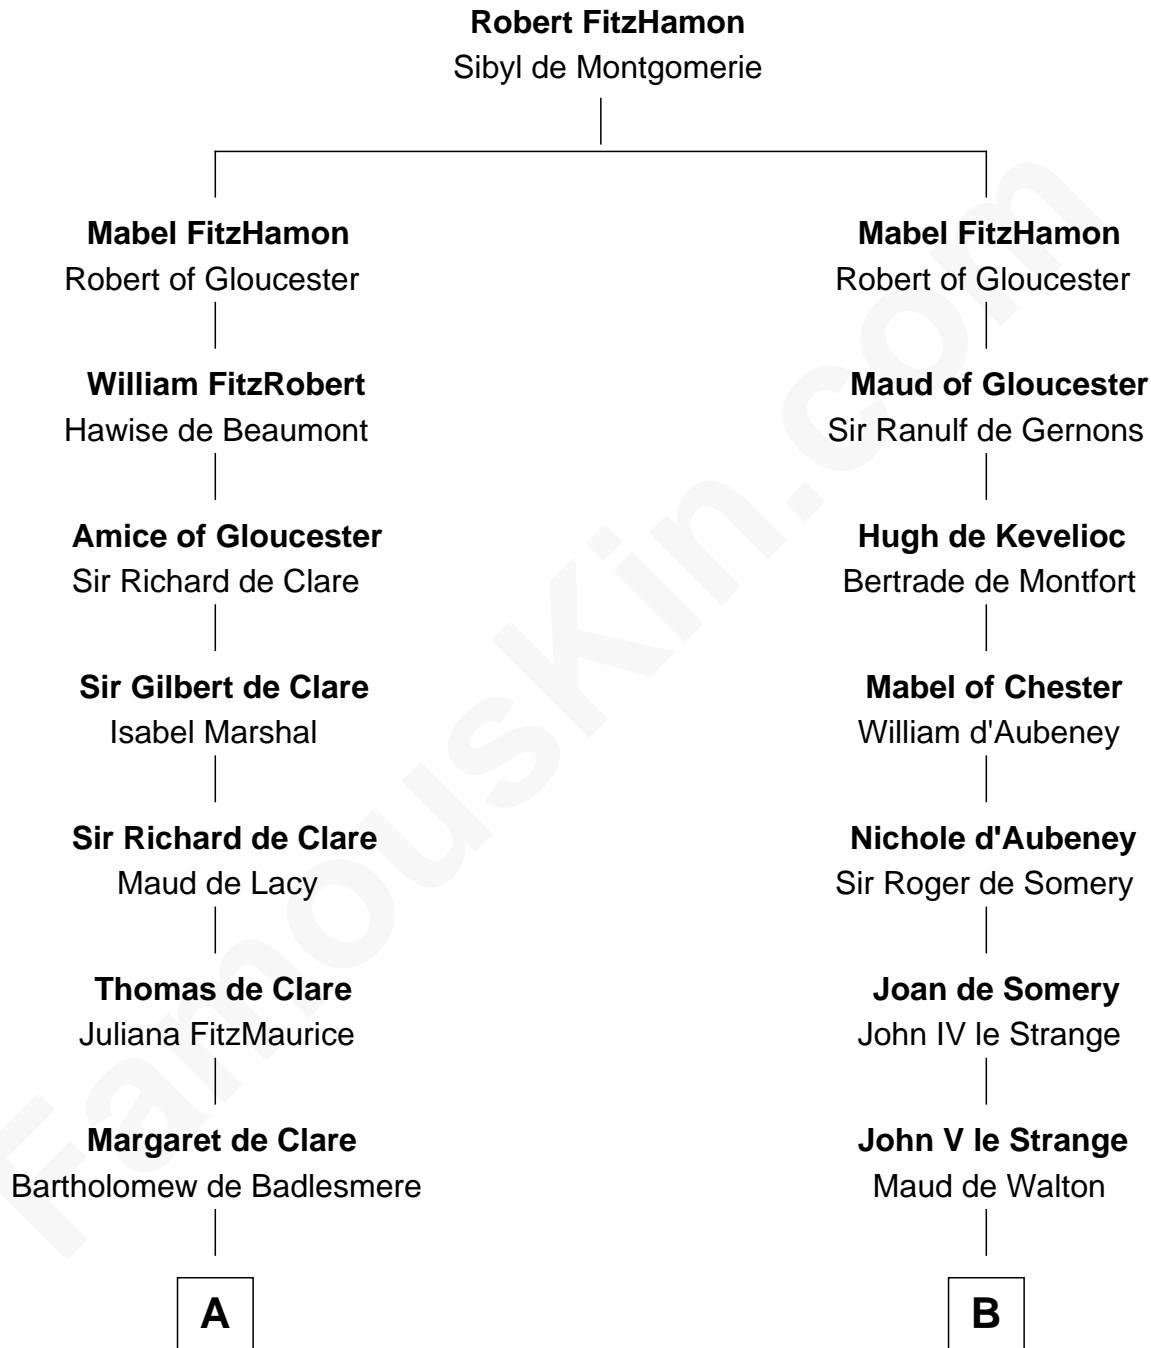

FamousKin.com Relationship Chart of

James Madison

4th U.S. President

17th cousin 4 times removed of

Elihu Yale

Benefactor and Namesake of Yale College

C

—
Martha Eltonhead

Edwin Conway

—
Edwin Conway

Elizabeth Thornton

—
Francis Conway

Rebecca Catlett

—
Eleanor Rose Conway

James Madison

—
James Madison

4th U.S. President

FamousKin.com