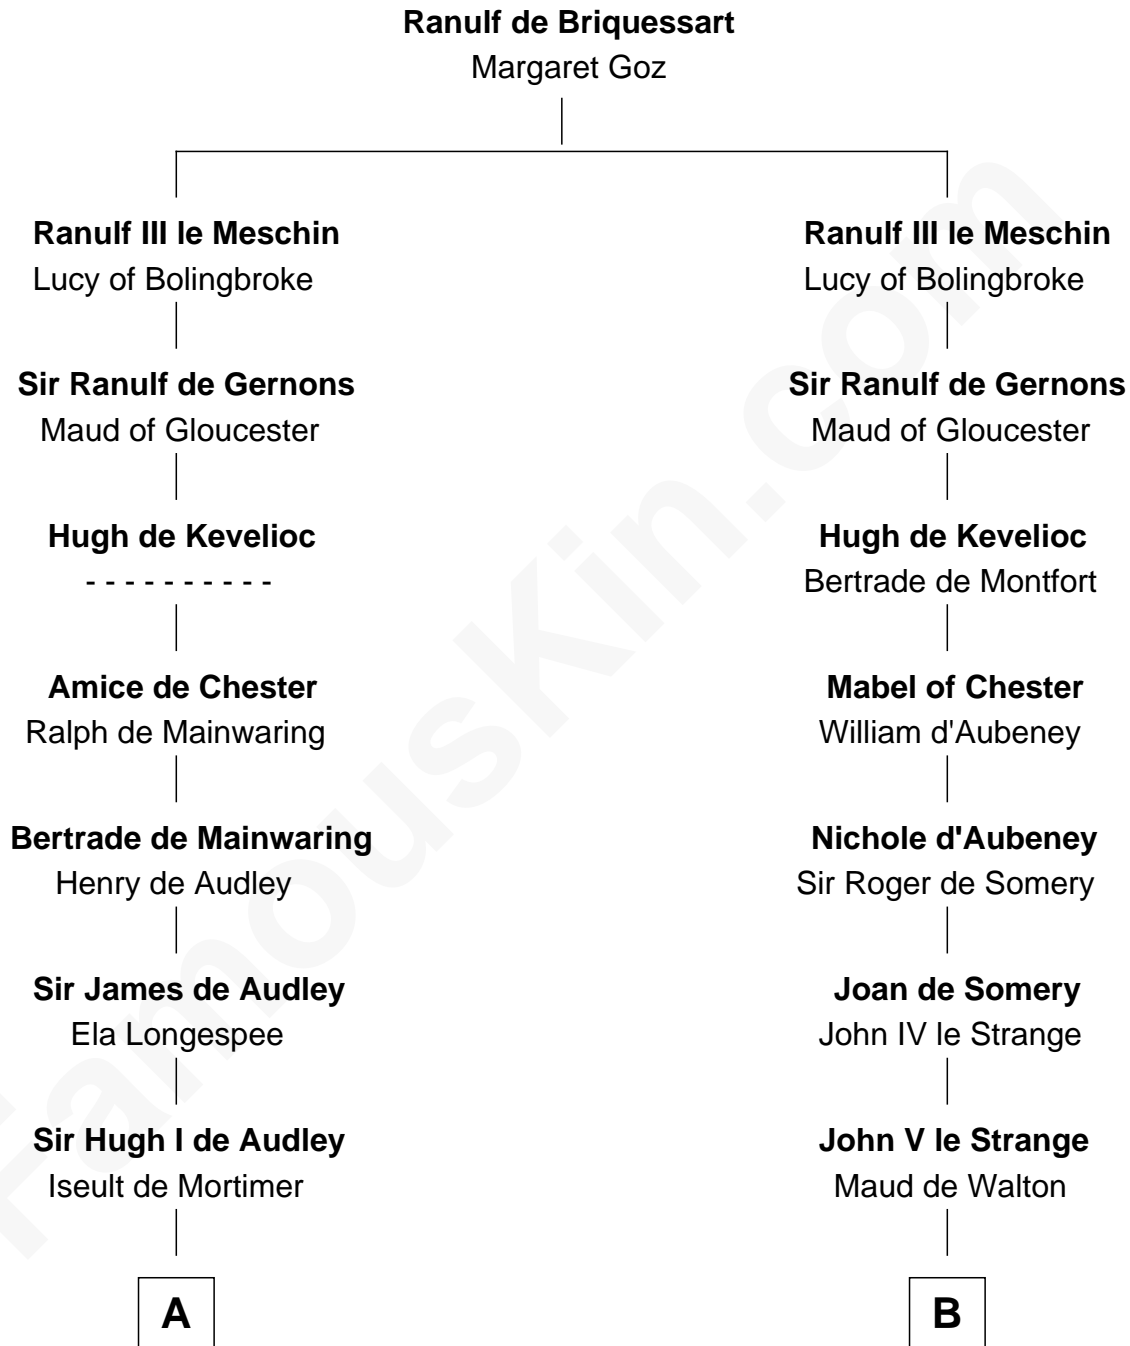

FamousKin.com Relationship Chart of

James Madison

4th U.S. President

17th cousin 4 times removed of

Elihu Yale

Benefactor and Namesake of Yale College

C

—
Margaret Bernard

Daniel Gaines

—
Mary Gaines

Col. John Catlett

—
Rebecca Catlett

Francis Conway

—
Eleanor Rose Conway

James Madison

—
James Madison

4th U.S. President

FamousKin.com