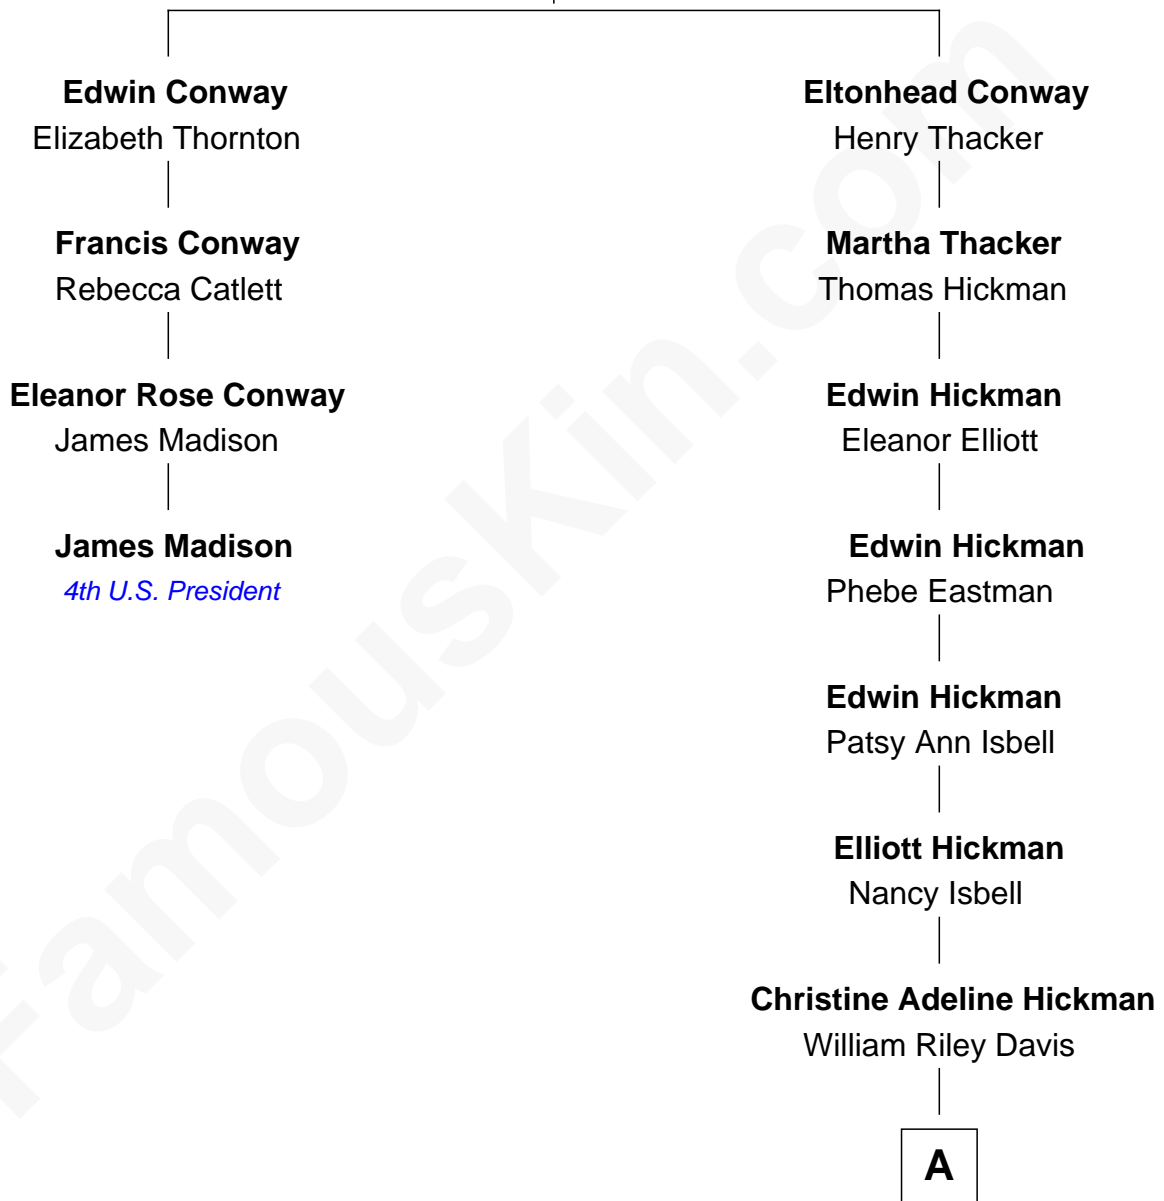

FamousKin.com Relationship Chart of

James Madison

4th U.S. President

3rd cousin 9 times removed of

Brad Pitt

Movie Actor

Edwin Conway
Martha Eltonhead

A

Mique Ann Hardin Davis

Thomas Riley Isbell

Ida Mae Isbell

Henry Thomas Williams

Etta Coleman Williams

Emery A. Hillhouse

Hal Knox Hillhouse

Clara Mae Bell