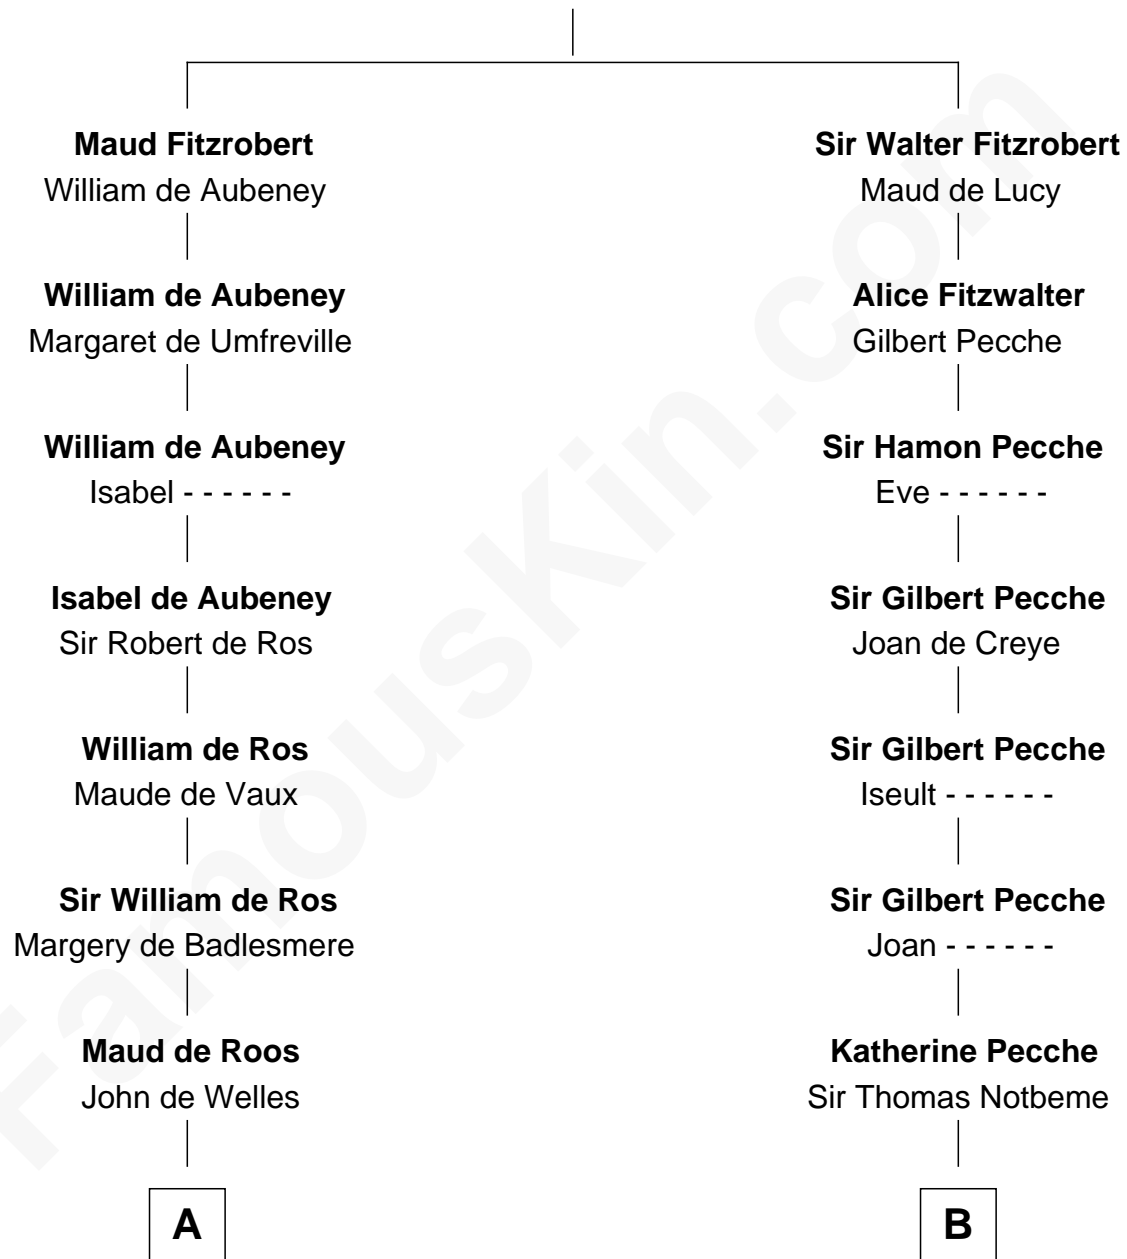

FamousKin.com Relationship Chart of

James Madison

4th U.S. President

19th cousin 2 times removed of

Nathaniel Hawthorne

Author of The Scarlet Letter

Robert Fitzrichard

Maud de St. Liz

C

Rebecca Catlett

Francis Conway

Eleanor Rose Conway

James Madison

James Madison

4th U.S. President

D