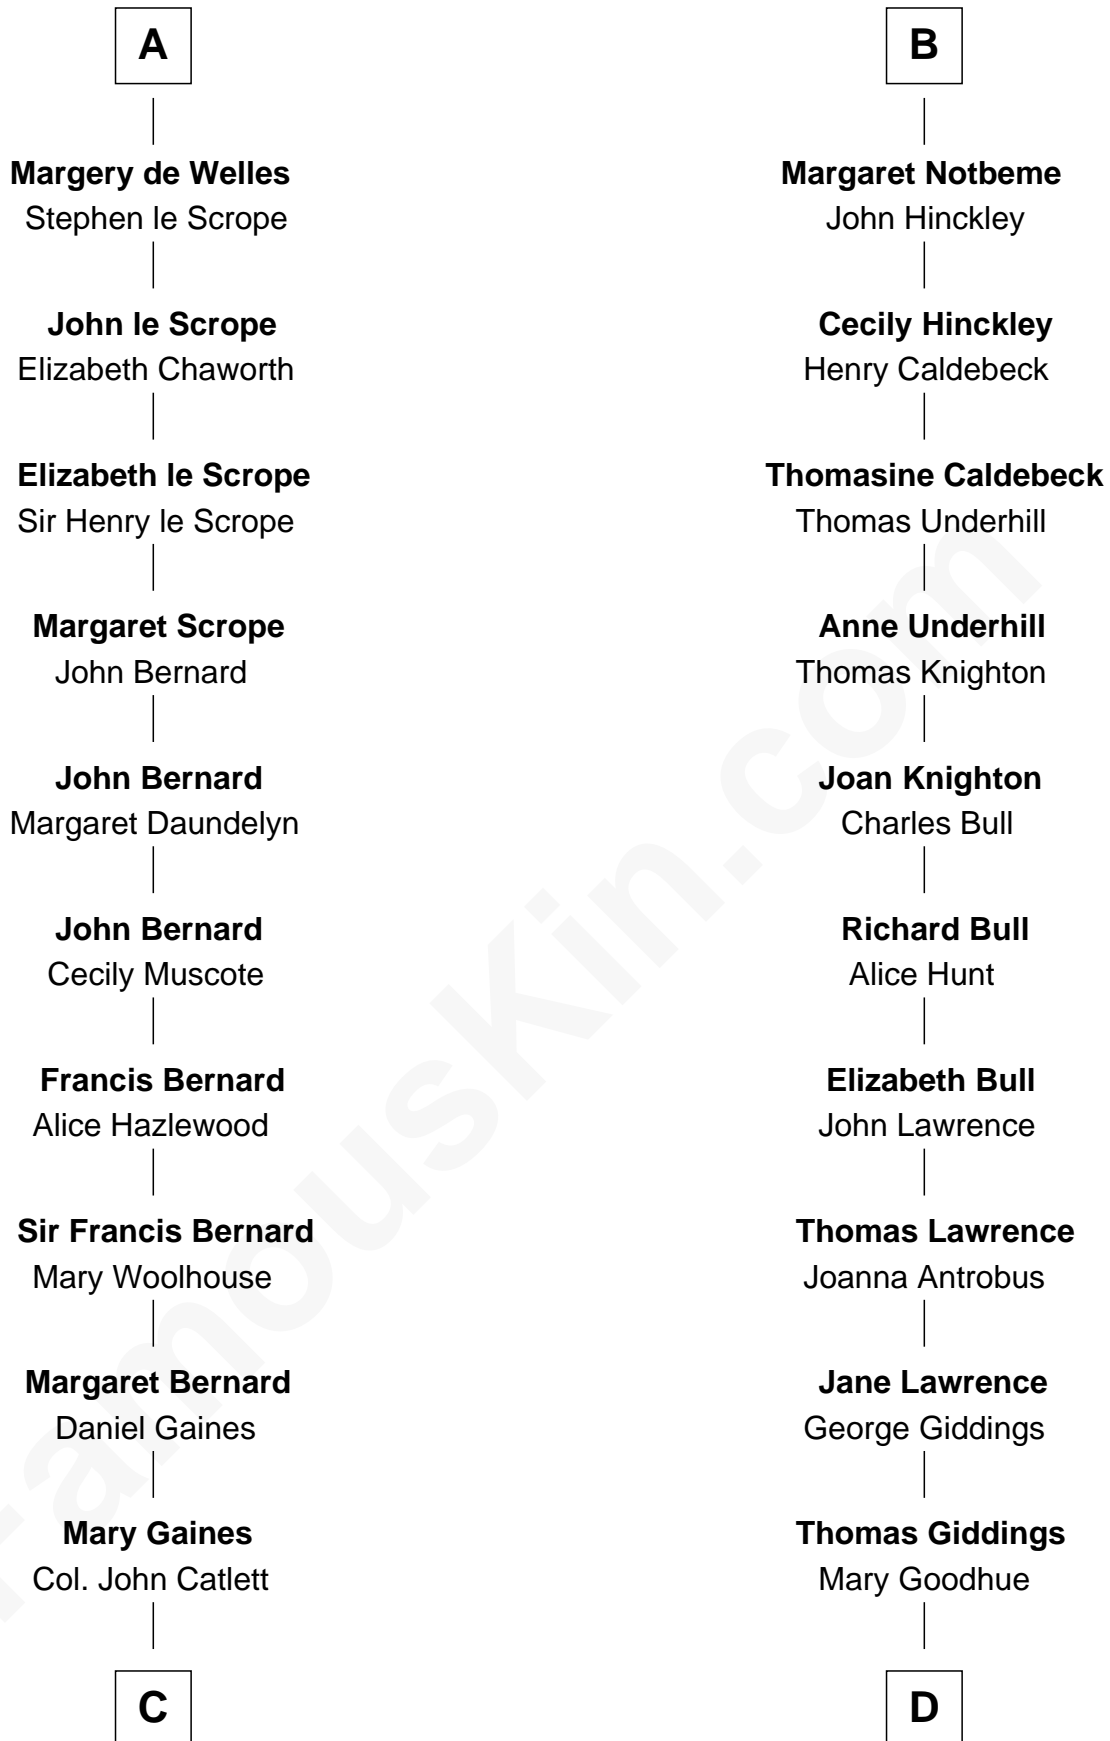

FamousKin.com Relationship Chart of

James Madison

4th U.S. President

19th cousin 2 times removed of

Nathaniel Hawthorne

Author of The Scarlet Letter

Robert Fitzrichard

Maud de St. Liz

C

Rebecca Catlett

Francis Conway

Eleanor Rose Conway

James Madison

James Madison

4th U.S. President

D

Mary Giddings

Thomas Manning

John Manning

Ruth Potter

Richard Manning

Miriam Lord

Elizabeth Clarke Manning

Nathaniel Hawthorne

Nathaniel Hawthorne

Author of The Scarlet Letter