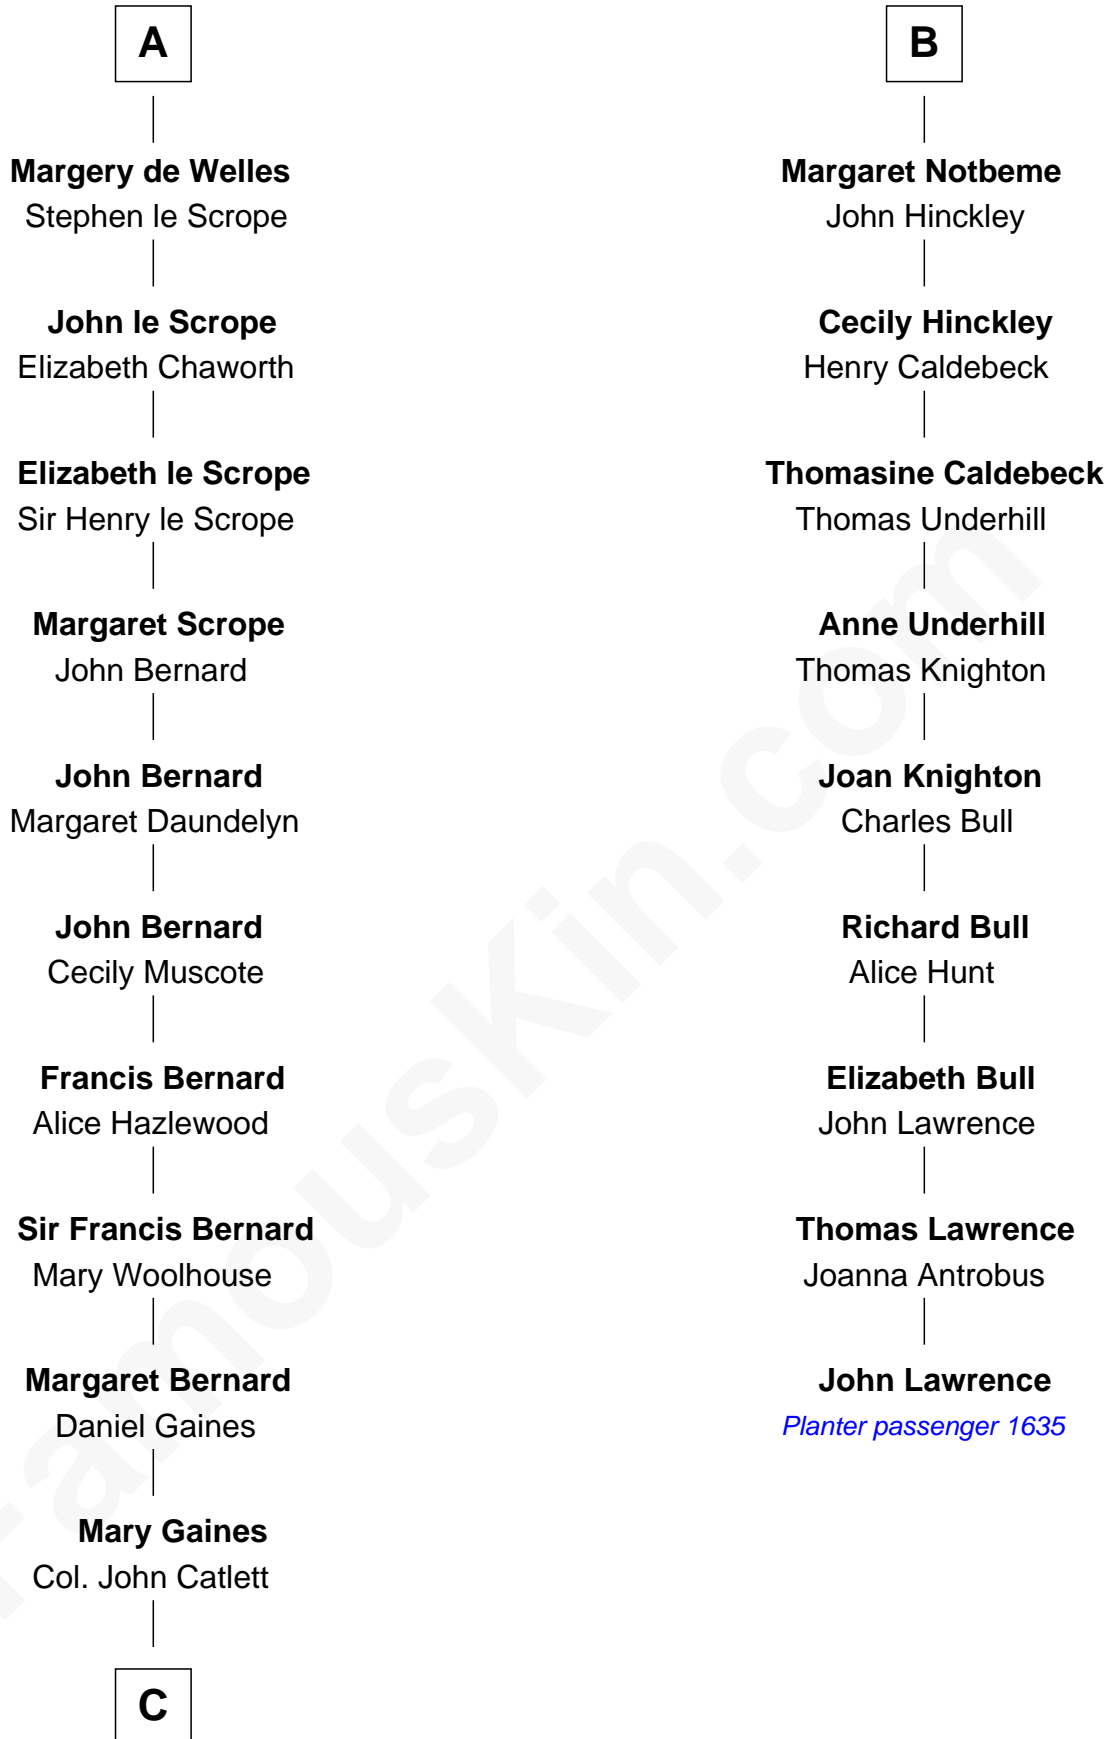

# FamousKin.com Relationship Chart of

**James Madison**

*4th U.S. President*

15th cousin 4 times removed of

**John Lawrence**

*(c1618 - 1698/9) Planter passenger 1635*

**Robert Fitzrichard**

Maud de St. Liz

**C**

Rebecca Catlett

Francis Conway

Eleanor Rose Conway

James Madison

James Madison

*4th U.S. President*

FamousKin.com