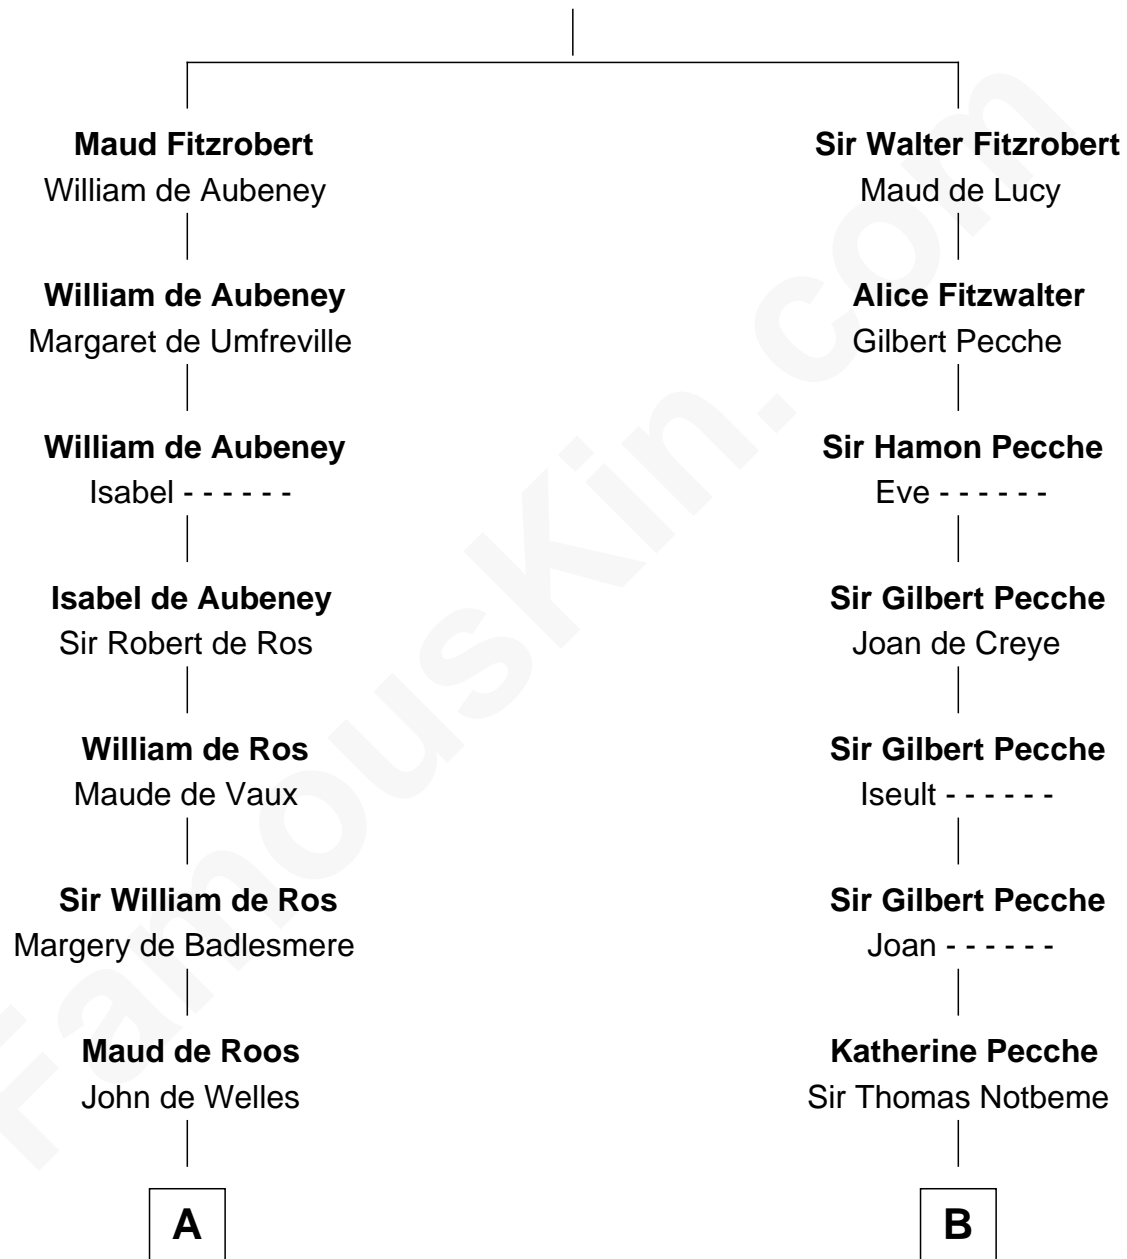

# FamousKin.com Relationship Chart of

**James Madison**

*4th U.S. President*

15th cousin 4 times removed of

**John Lawrence**

*(c1618 - 1698/9) Planter passenger 1635*

**Robert Fitzrichard**

Maud de St. Liz

**C**

Rebecca Catlett

Francis Conway

Eleanor Rose Conway

James Madison

James Madison

*4th U.S. President*

FamousKin.com