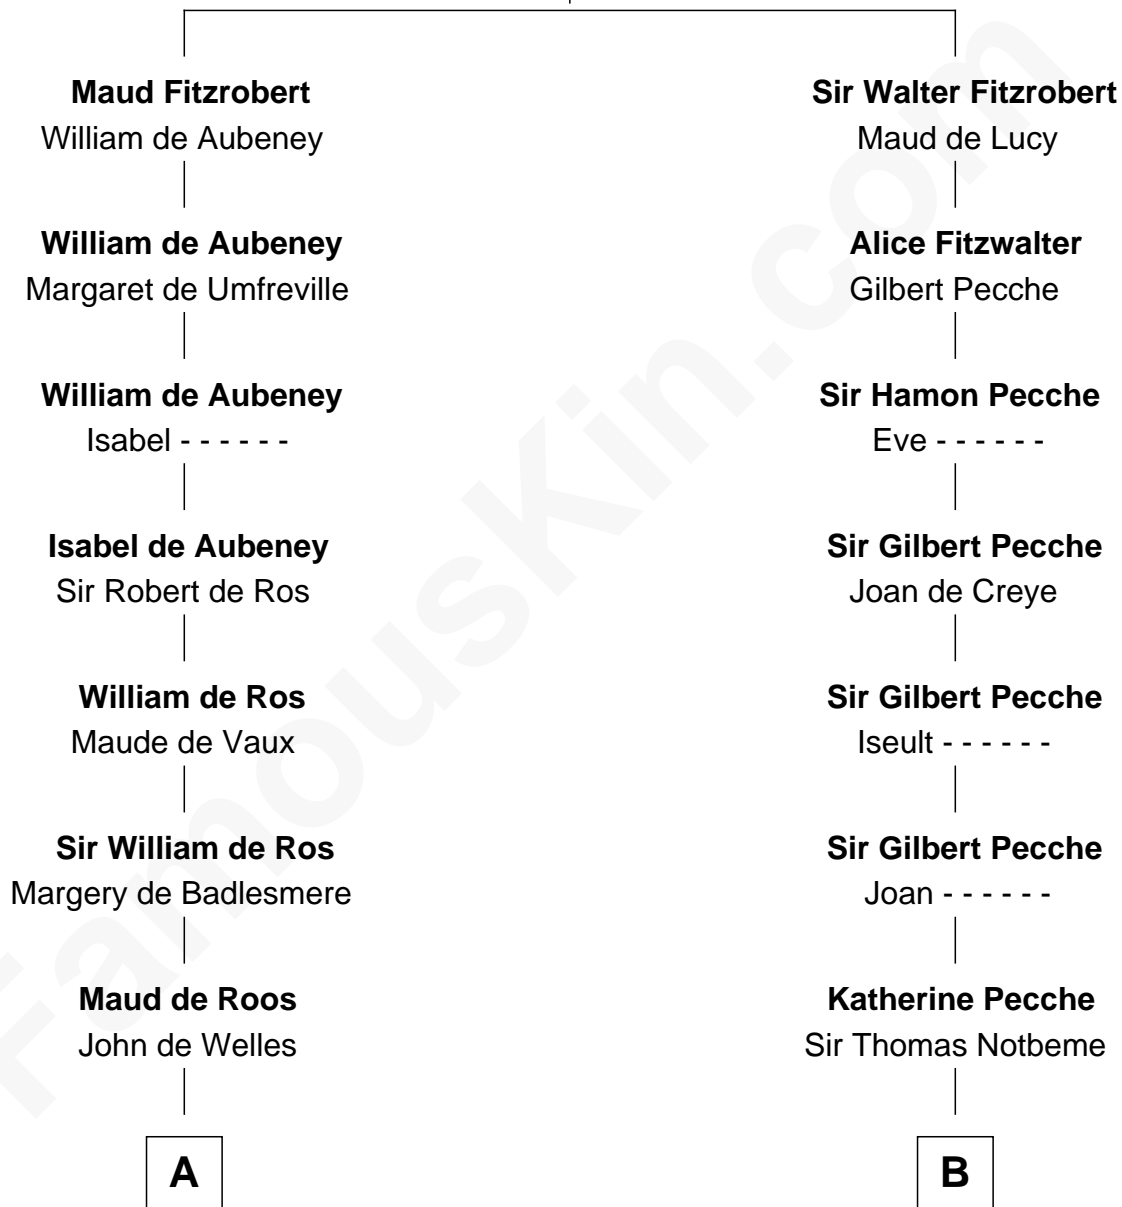

FamousKin.com Relationship Chart of

James Madison

4th U.S. President

15th cousin 4 times removed of

Mary Lawrence

(c1625 - 1715) Planter passenger 1635

Robert Fitzrichard

Maud de St. Liz

C

—
Rebecca Catlett

Francis Conway

—
Eleanor Rose Conway

James Madison

—
James Madison

4th U.S. President

FamousKin.com