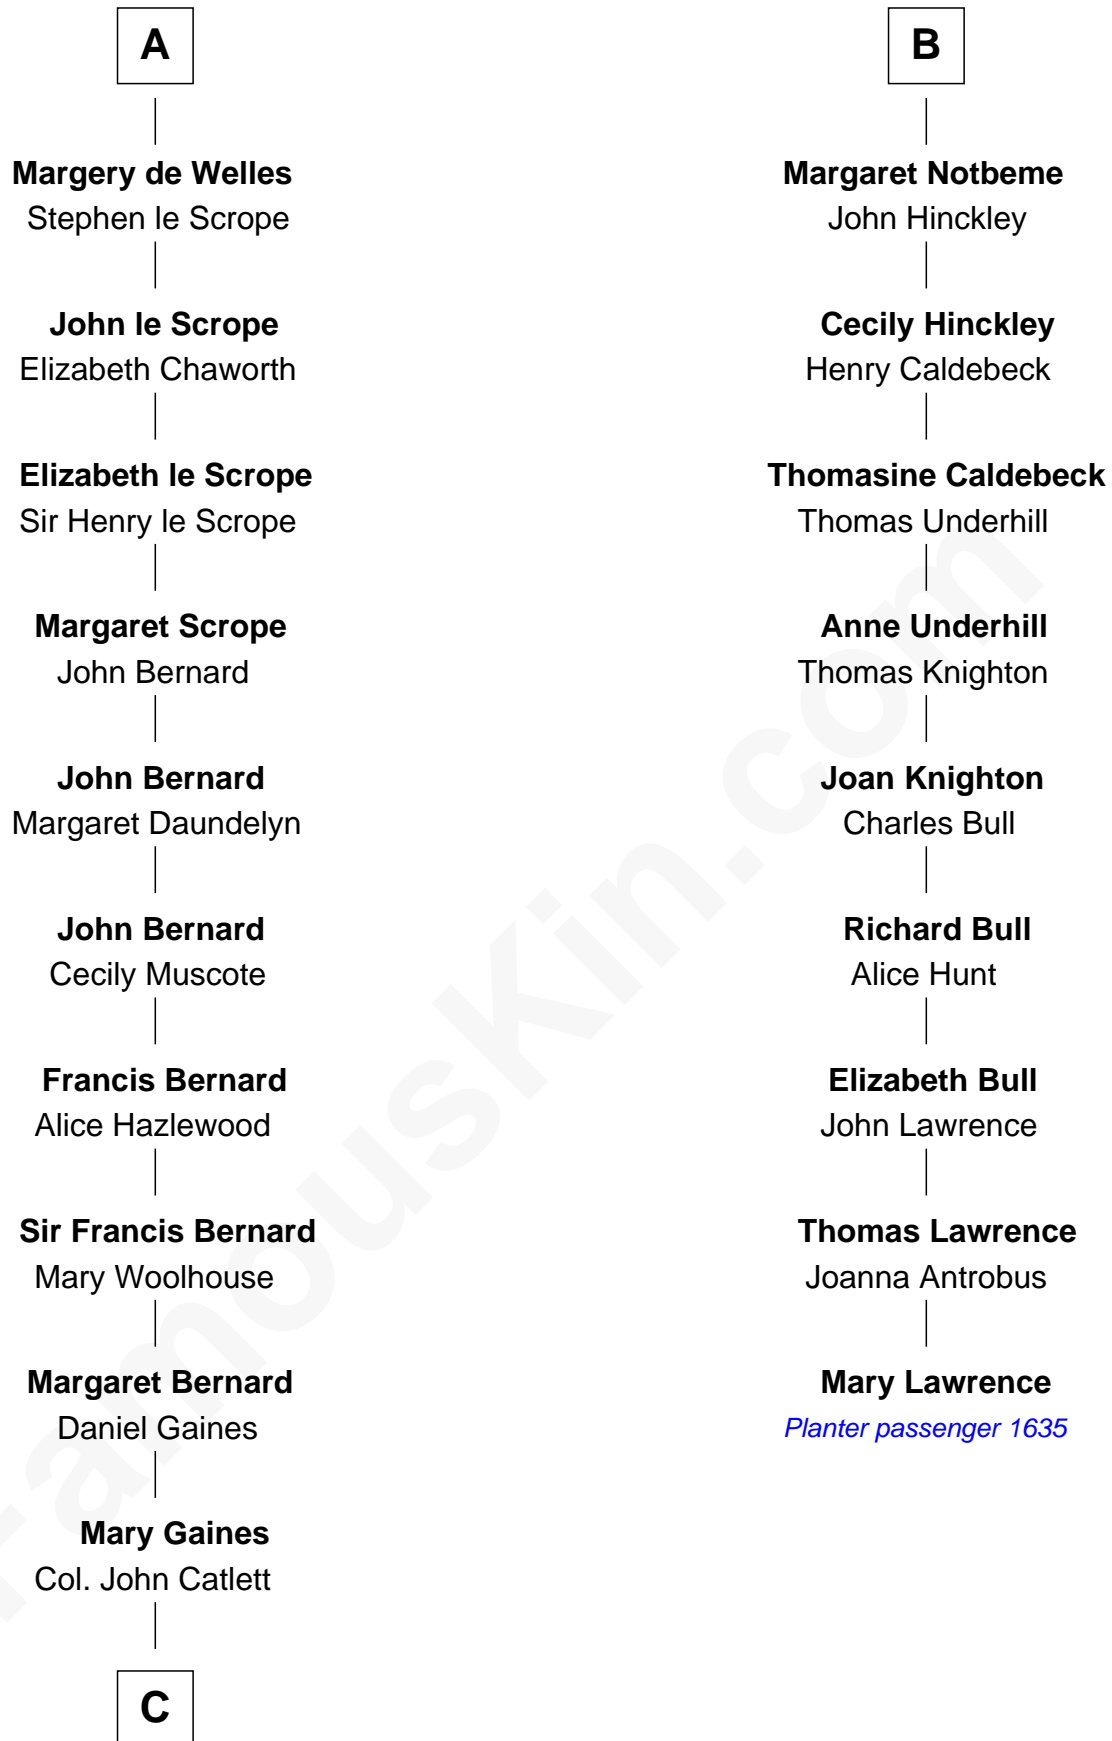

FamousKin.com Relationship Chart of

James Madison

4th U.S. President

15th cousin 4 times removed of

Mary Lawrence

(c1625 - 1715) Planter passenger 1635

Robert Fitzrichard

Maud de St. Liz

C

—
Rebecca Catlett

Francis Conway

—
Eleanor Rose Conway

James Madison

—
James Madison

4th U.S. President

FamousKin.com