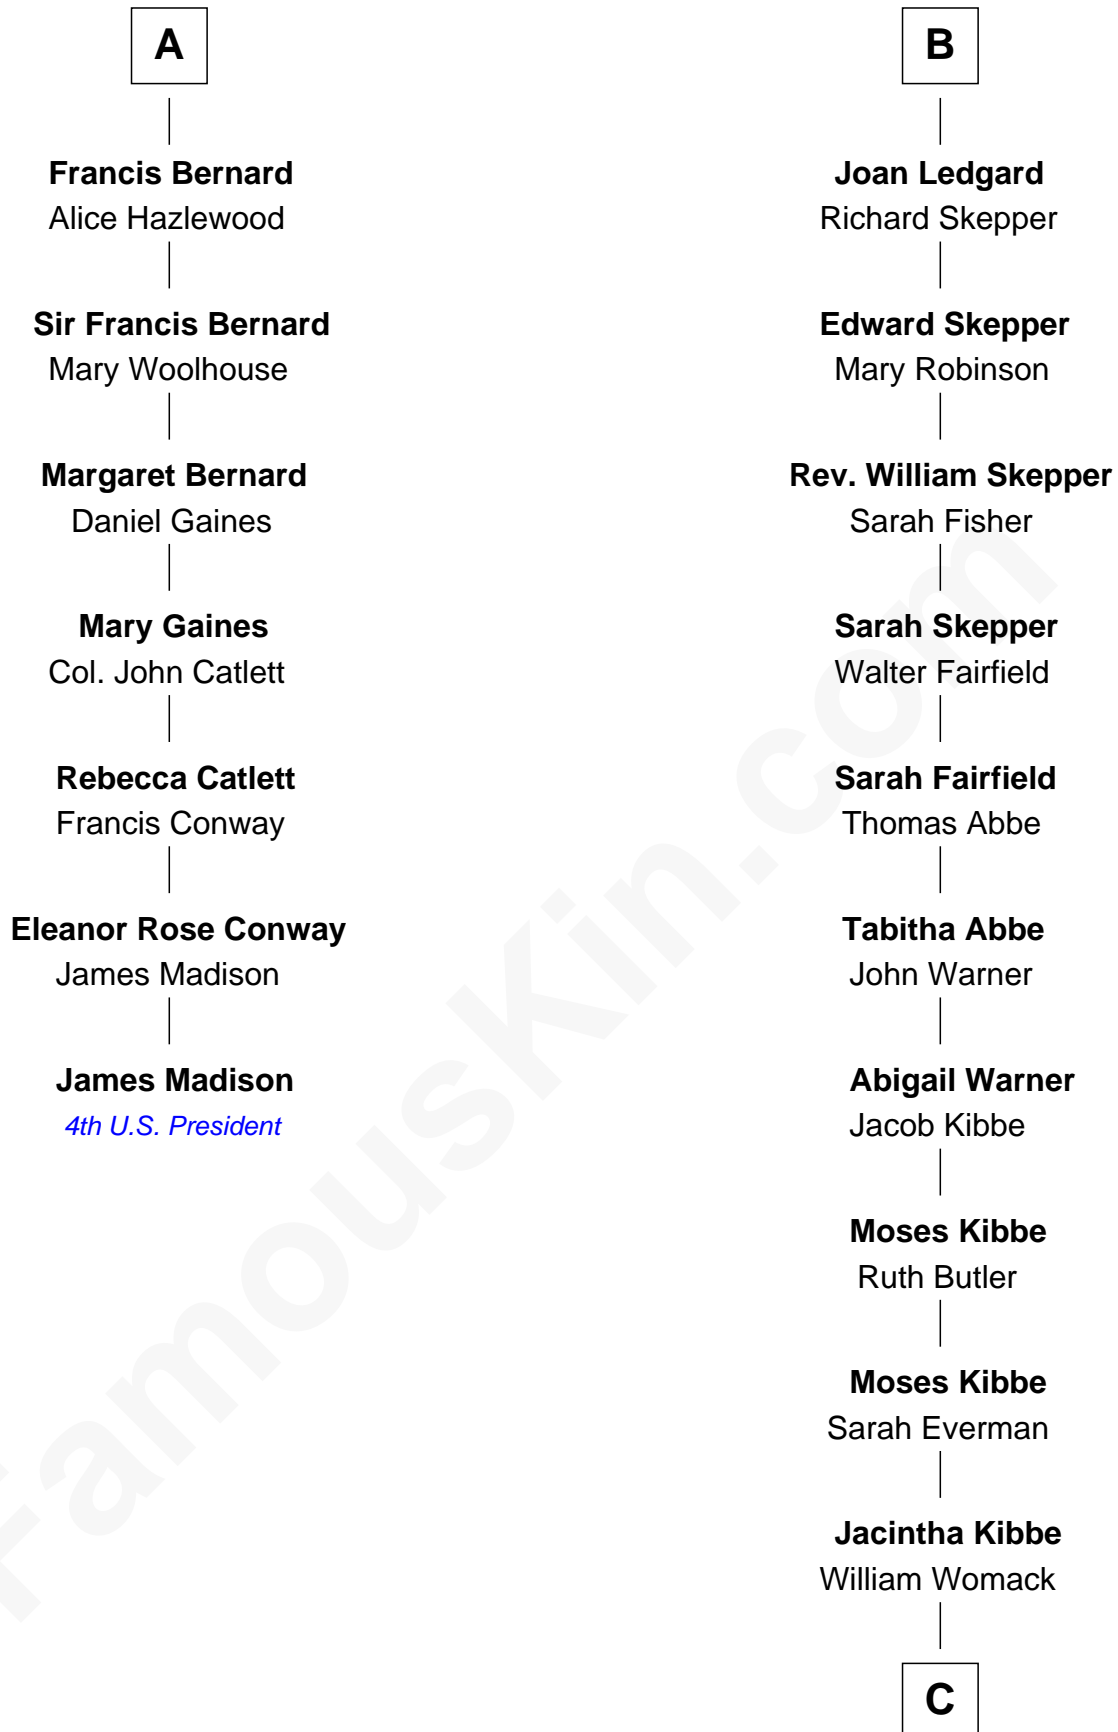

# FamousKin.com Relationship Chart of

**James Madison**

*4th U.S. President*

13th cousin 6 times removed of

**Roy Rogers**

*Cowboy movie actor and singer*

**Sir Ralph de Neville**

Alice de Audley

**C**

Archer Womack

Patricia Adeline Hatchett

Mattie M. Womack

Andrew E. Slye

Roy Rogers

*Cowboy movie actor and singer*

FamousKin.com