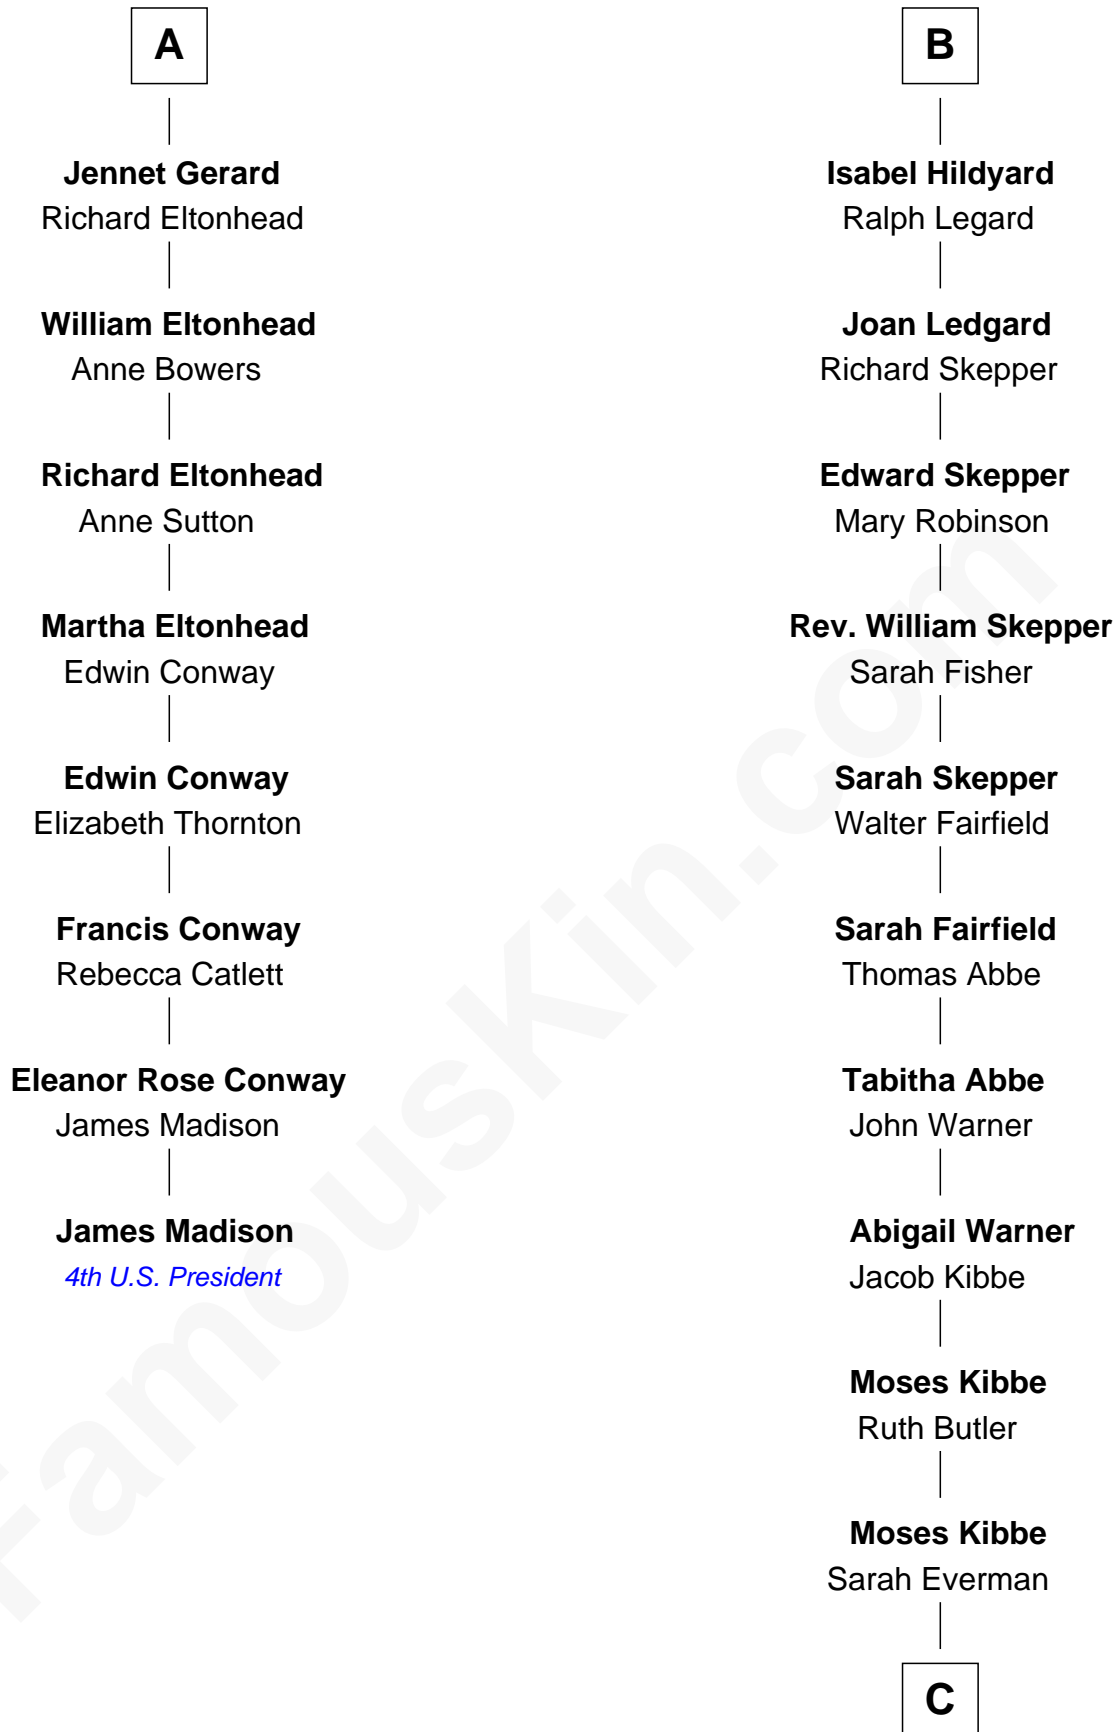

FamousKin.com Relationship Chart of

James Madison

4th U.S. President

14th cousin 6 times removed of

Roy Rogers

Cowboy movie actor and singer

Henry Plantagenet

Maud de Chaworth

Eleanor Plantagenet

Richard Fitzalan

Sir Richard Fitzalan

Elizabeth de Bohun

Elizabeth Fitzalan

Sir Robert Goushill

Joan Goushill

Sir Thomas Stanley

Katherine Stanley

Sir John Savage

Dulcia Savage

Sir Henry Bold

Maud Bold

Thomas Gerard

A

Mary Plantagenet

Sir Philip Wentworth

Elizabeth Wentworth

Sir Martin de la See

Joan de la See

Sir Piers Hildyard

B

C

Jacintha Kibbe