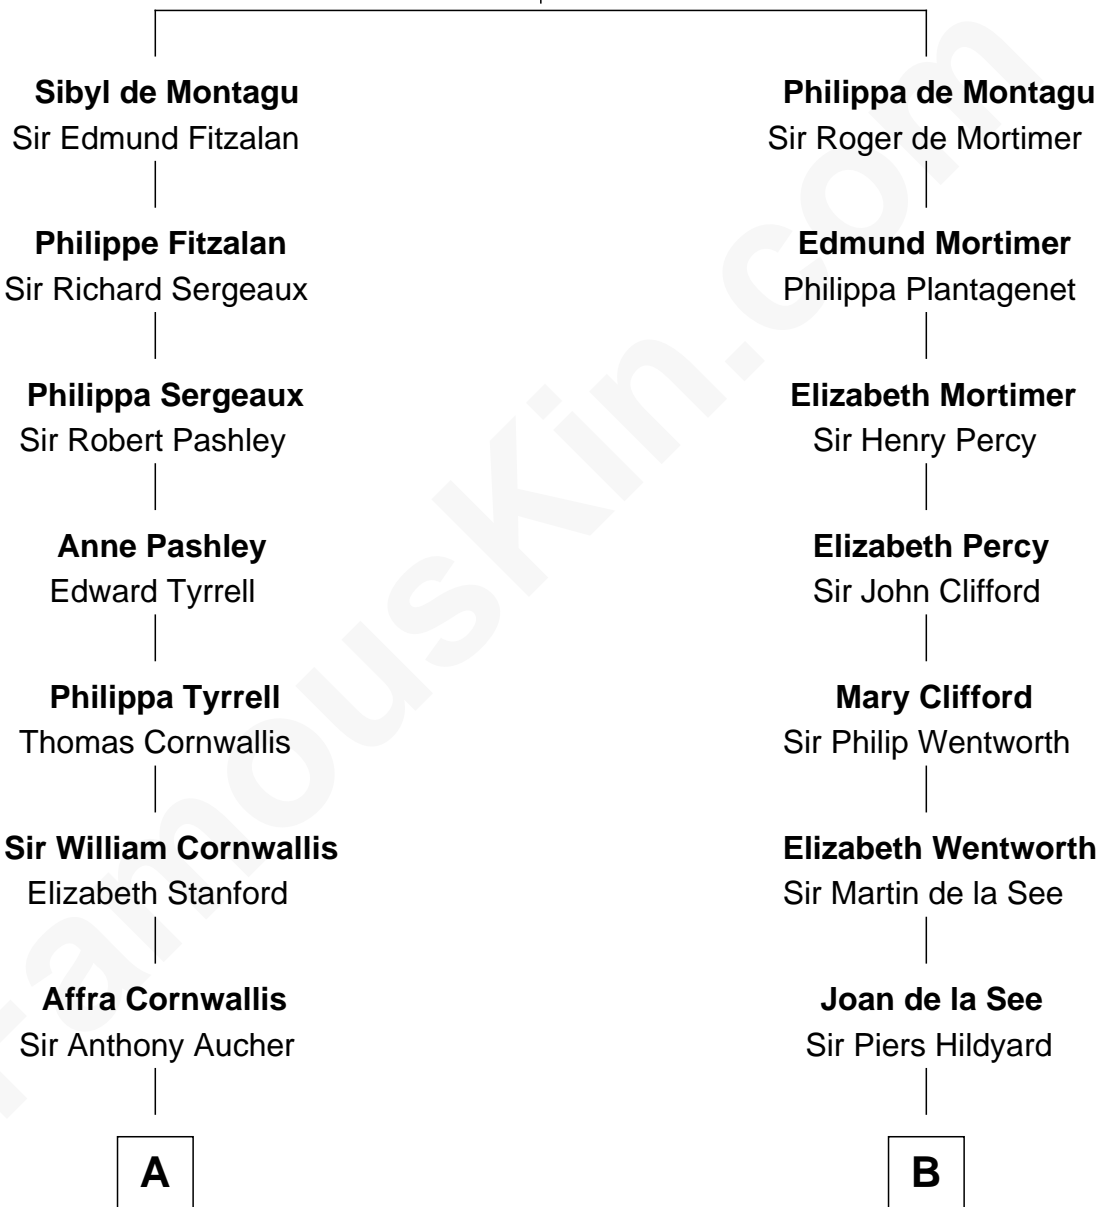

FamousKin.com Relationship Chart of

James Madison

4th U.S. President

15th cousin 5 times removed of

Roy Rogers

Cowboy movie actor and singer

William de Montagu
Katherine de Grandison

C

Jacintha Kibbe

William Womack

Archer Womack

Patricia Adeline Hatchett

Mattie M. Womack

Andrew E. Slye

Roy Rogers

Cowboy movie actor and singer