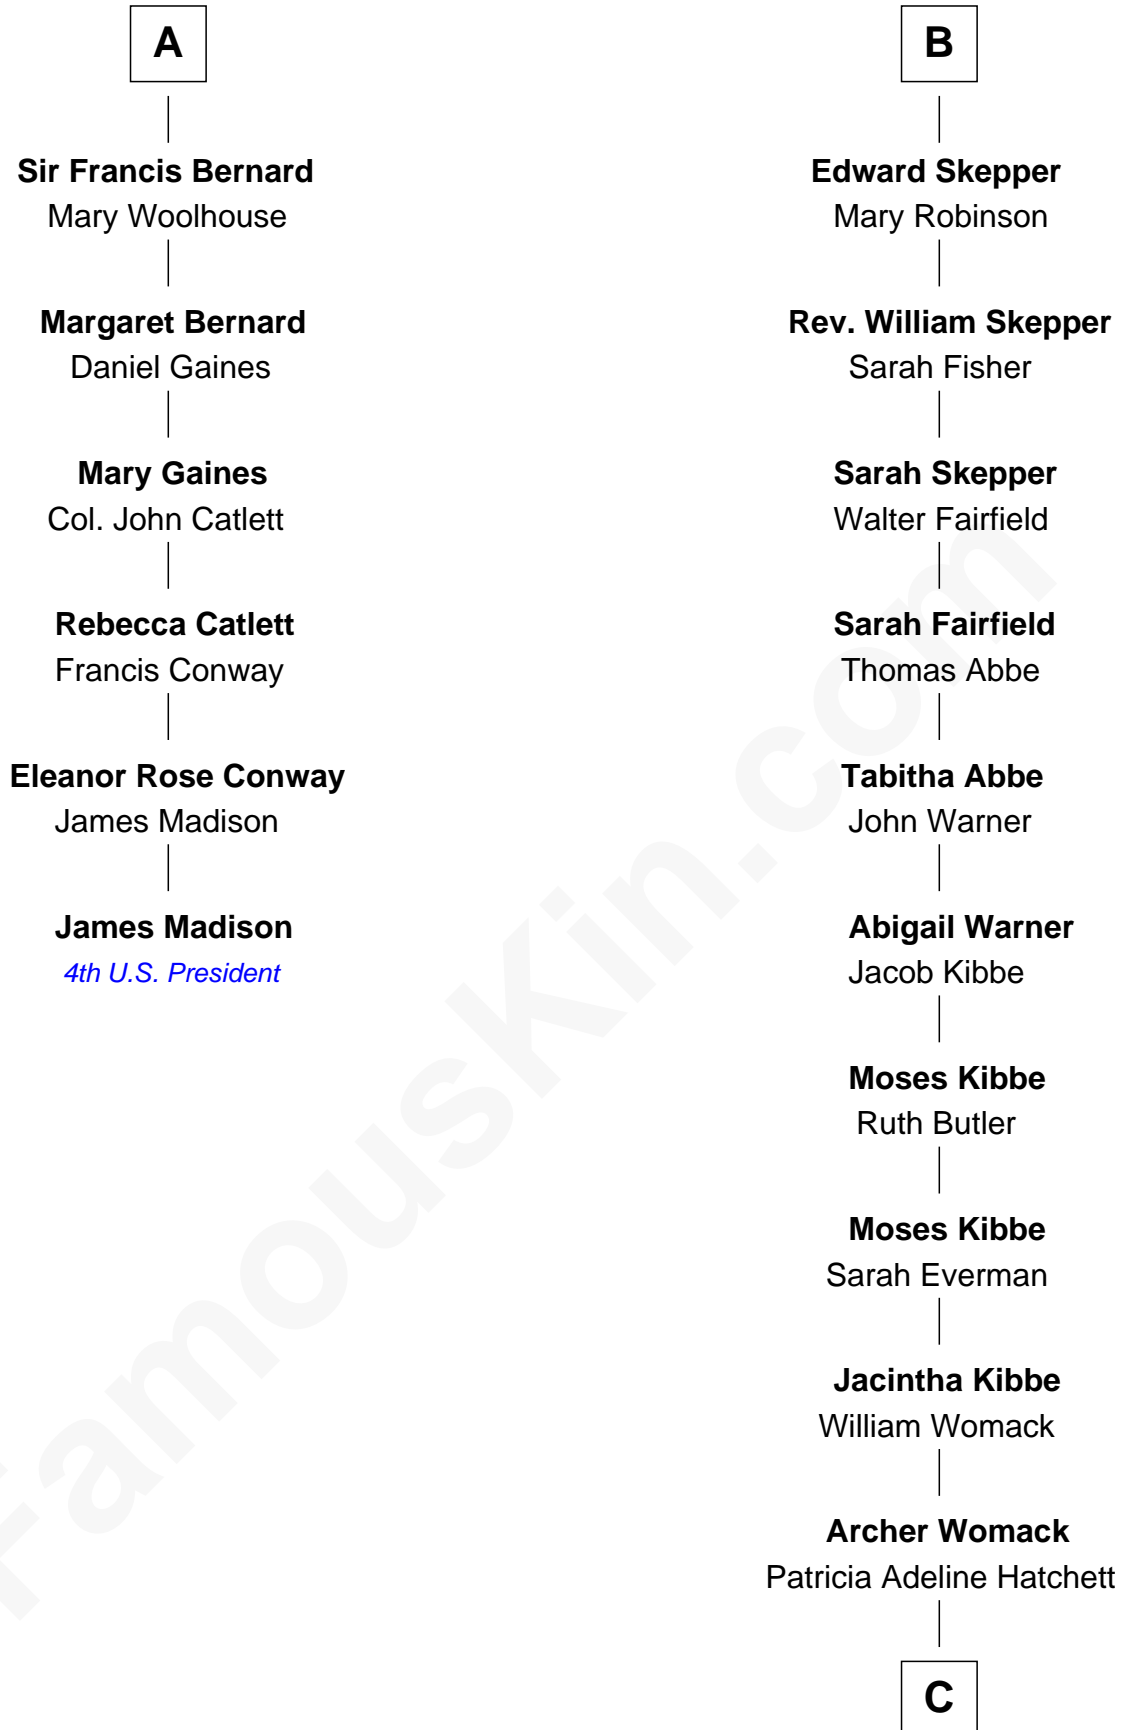

FamousKin.com Relationship Chart of

James Madison

4th U.S. President

12th cousin 6 times removed of

Roy Rogers

Cowboy movie actor and singer

Sir Hugh de Stafford
Philippa de Beauchamp

Margaret de Stafford

Margaret Daundelyn

John Bernard

Cecily Muscote

Francis Bernard

Alice Hazlewood

A

Katherine de Stafford

Michael de la Pole

Isabel de la Pole

Thomas Morley

Anne Morley

Sir John Hastings

Elizabeth Hastings

Sir Robert Hildyard

Sir Piers Hildyard

Joan de la See

Isabel Hildyard

Ralph Legard

Joan Ledgard

Richard Skepper

B

C

Mattie M. Womack

Andrew E. Slye