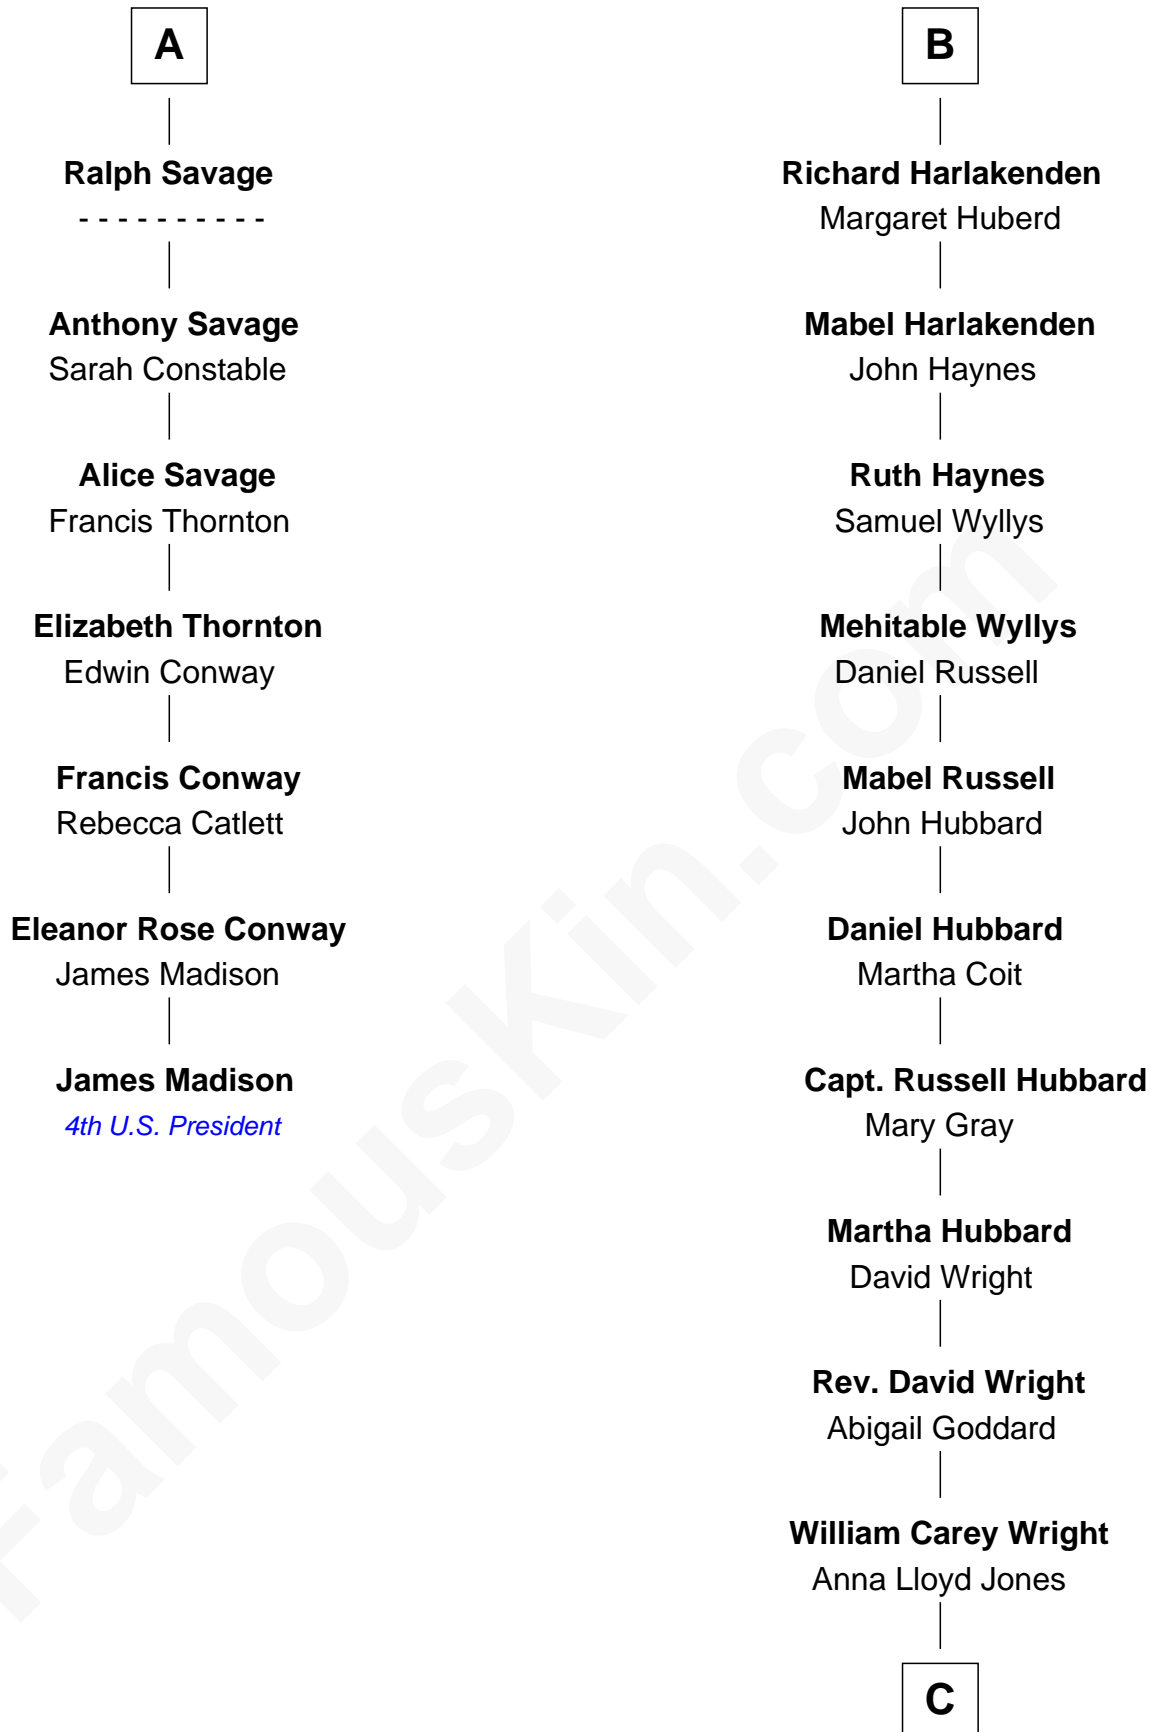

FamousKin.com Relationship Chart of

James Madison

4th U.S. President

13th cousin 6 times removed of

Anne Baxter

Movie Actress

Katherine Pabenham

with husband
Sir Thomas Aylesbury

with husband
Sir William Cheney

Eleanor Aylesbury
Sir Humphrey Stafford

Sir Laurence Cheney
Elizabeth Cokayne

Elizabeth Stafford
Sir Richard de Beauchamp

Elizabeth Cheney
Sir Frederick Tilney

Anne de Beauchamp
Sir Richard Lygon

Elizabeth Tilney
Sir Humphrey Bourchier

Sir Richard Lygon
Margaret Greville

Anne Bourchier
Thomas Fiennes

Anne Lygon
Sir Christopher Savage

Catherine Fiennes
Richard Loudenoys

Francis Savage
Anne Sheldon

Mary Loudenoys
Thomas Harlakenden

Walter Savage
Elizabeth Hall

Roger Harlakenden

A

B

C

Frank Lloyd Wright

Catherine L. Tobin

Catherine Dorothy Wright