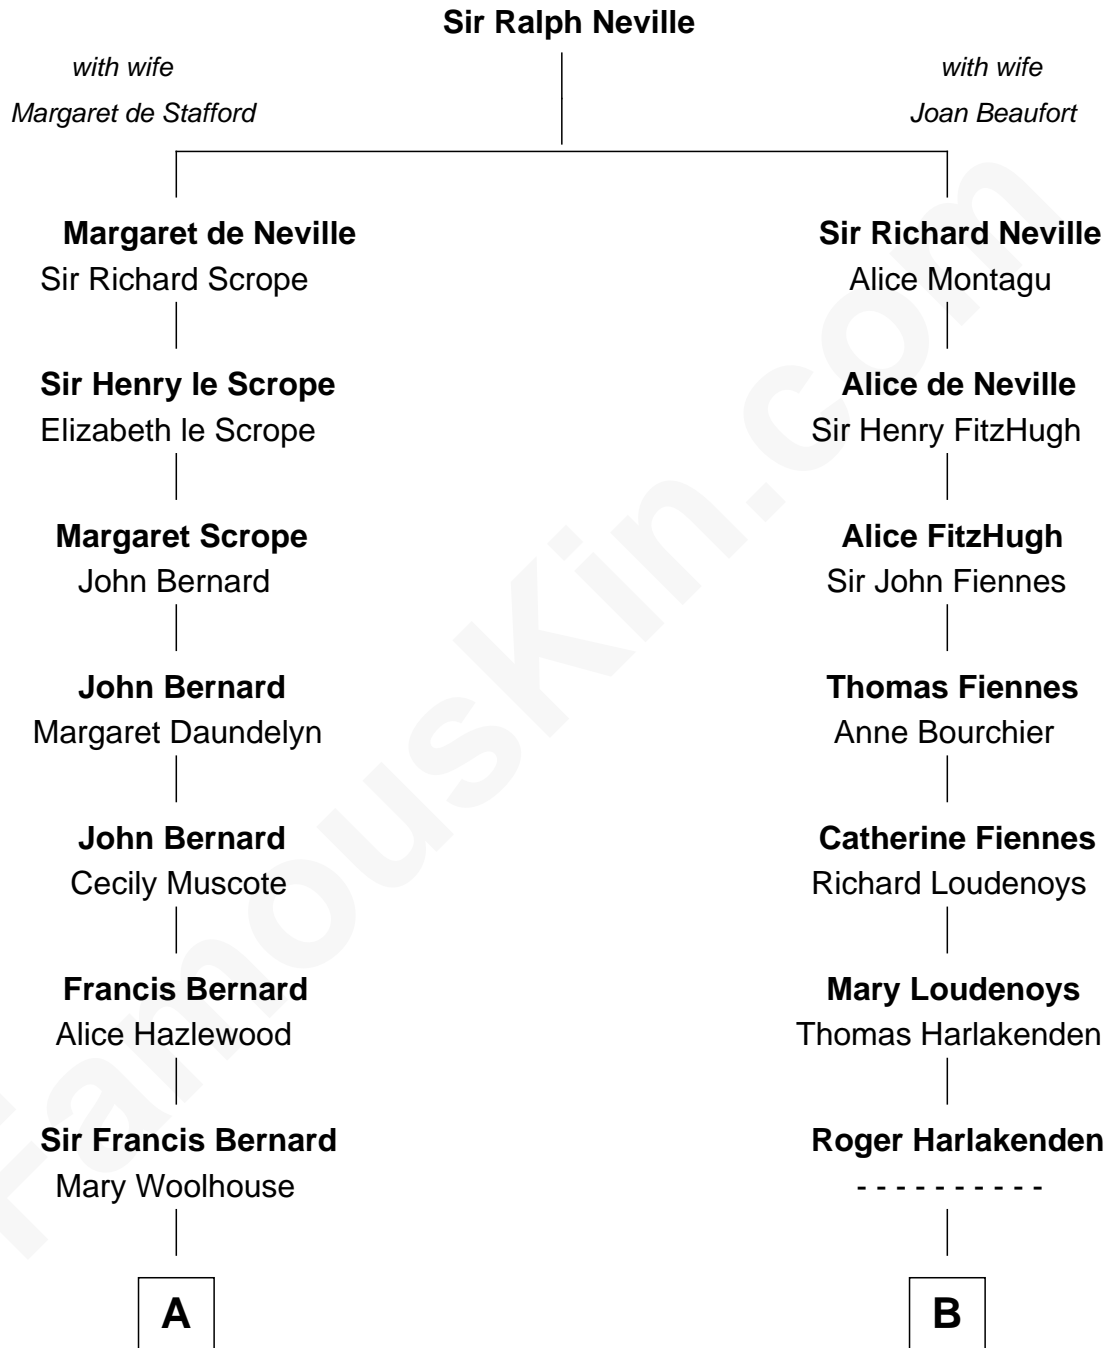

FamousKin.com Relationship Chart of

James Madison

4th U.S. President

11th cousin 8 times removed of

Anne Baxter

Movie Actress

C

Frank Lloyd Wright

Catherine L. Tobin

Catherine Dorothy Wright

Kenneth Stuart Baxter

Anne Baxter

Movie Actress

FamousKin.com