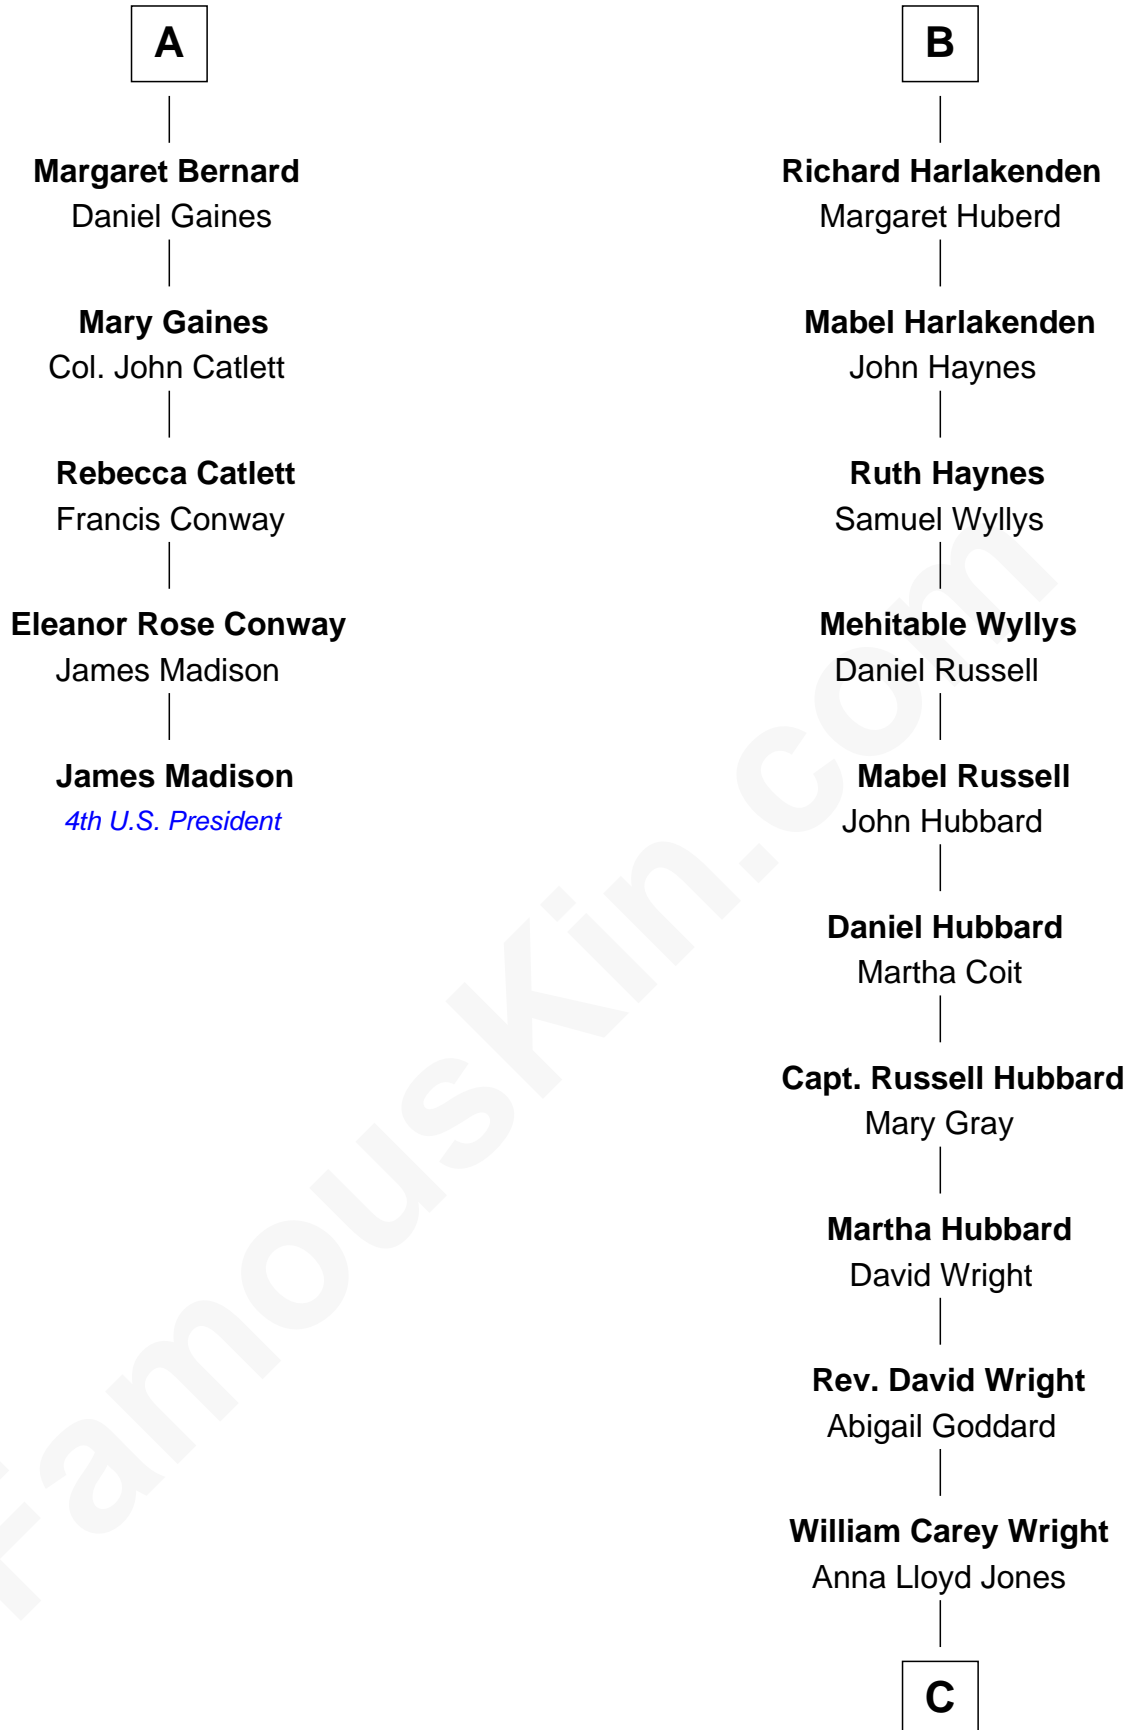

FamousKin.com Relationship Chart of

James Madison

4th U.S. President

11th cousin 8 times removed of

Anne Baxter

Movie Actress

C

Frank Lloyd Wright

Catherine L. Tobin

Catherine Dorothy Wright

Kenneth Stuart Baxter

Anne Baxter

Movie Actress

FamousKin.com