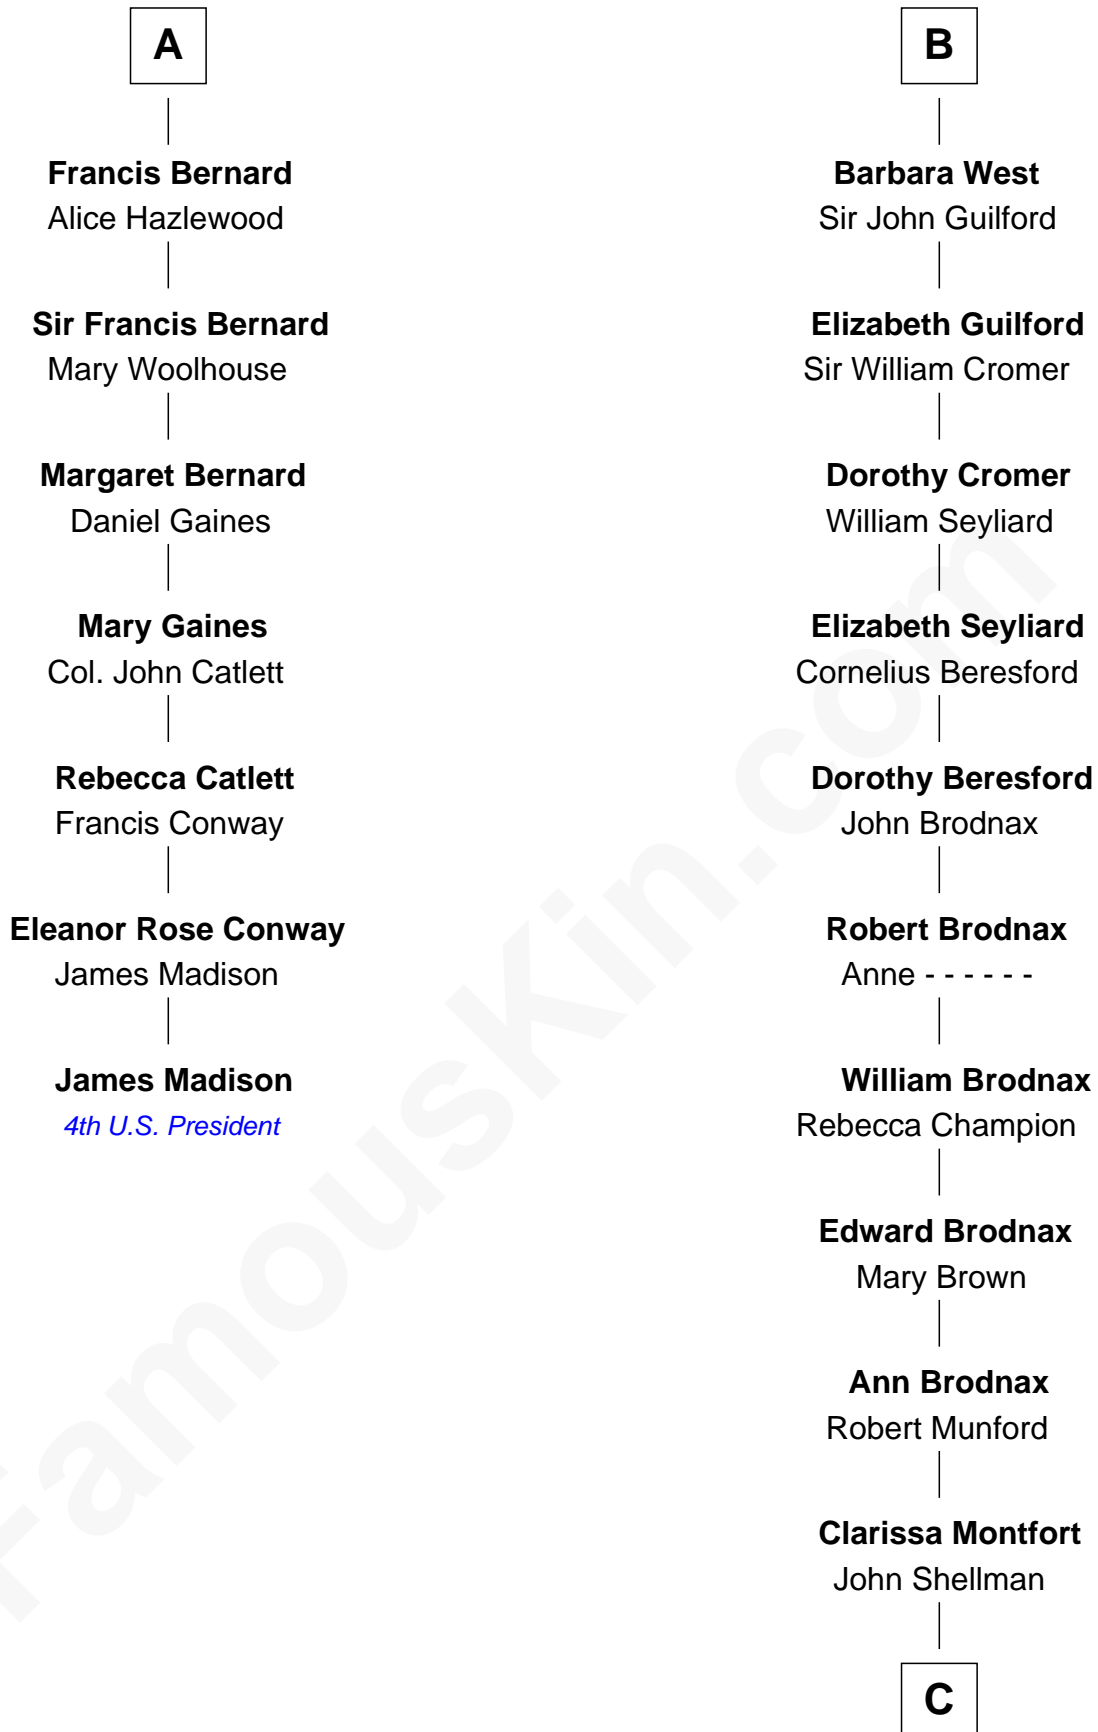

FamousKin.com Relationship Chart of

James Madison

4th U.S. President

13th cousin 8 times removed of

George H. W. Bush

41st U.S. President

Sir Thomas de Beauchamp

Katherine de Mortimer

Sir Roger de Clifford

Katherine de Clifford

Sir Ralph de Greystoke

Maud de Greystoke

Eudo de Welles

Sir Lionel de Welles

Joan de Waterton

Eleanor de Welles

Sir Thomas Hoo

Anne Hoo

Sir Roger Copley

Eleanor Copley

Sir Thomas West

B

C

—
Susan Montfort Shellman

Samuel Howard Fay

—
Harriet Eleanor Fay

Rev. James Smith Bush

—
Samuel Prescott Bush

Flora Sheldon

—
Prescott Sheldon Bush

Dorothy Wear Walker

—
George H. W. Bush