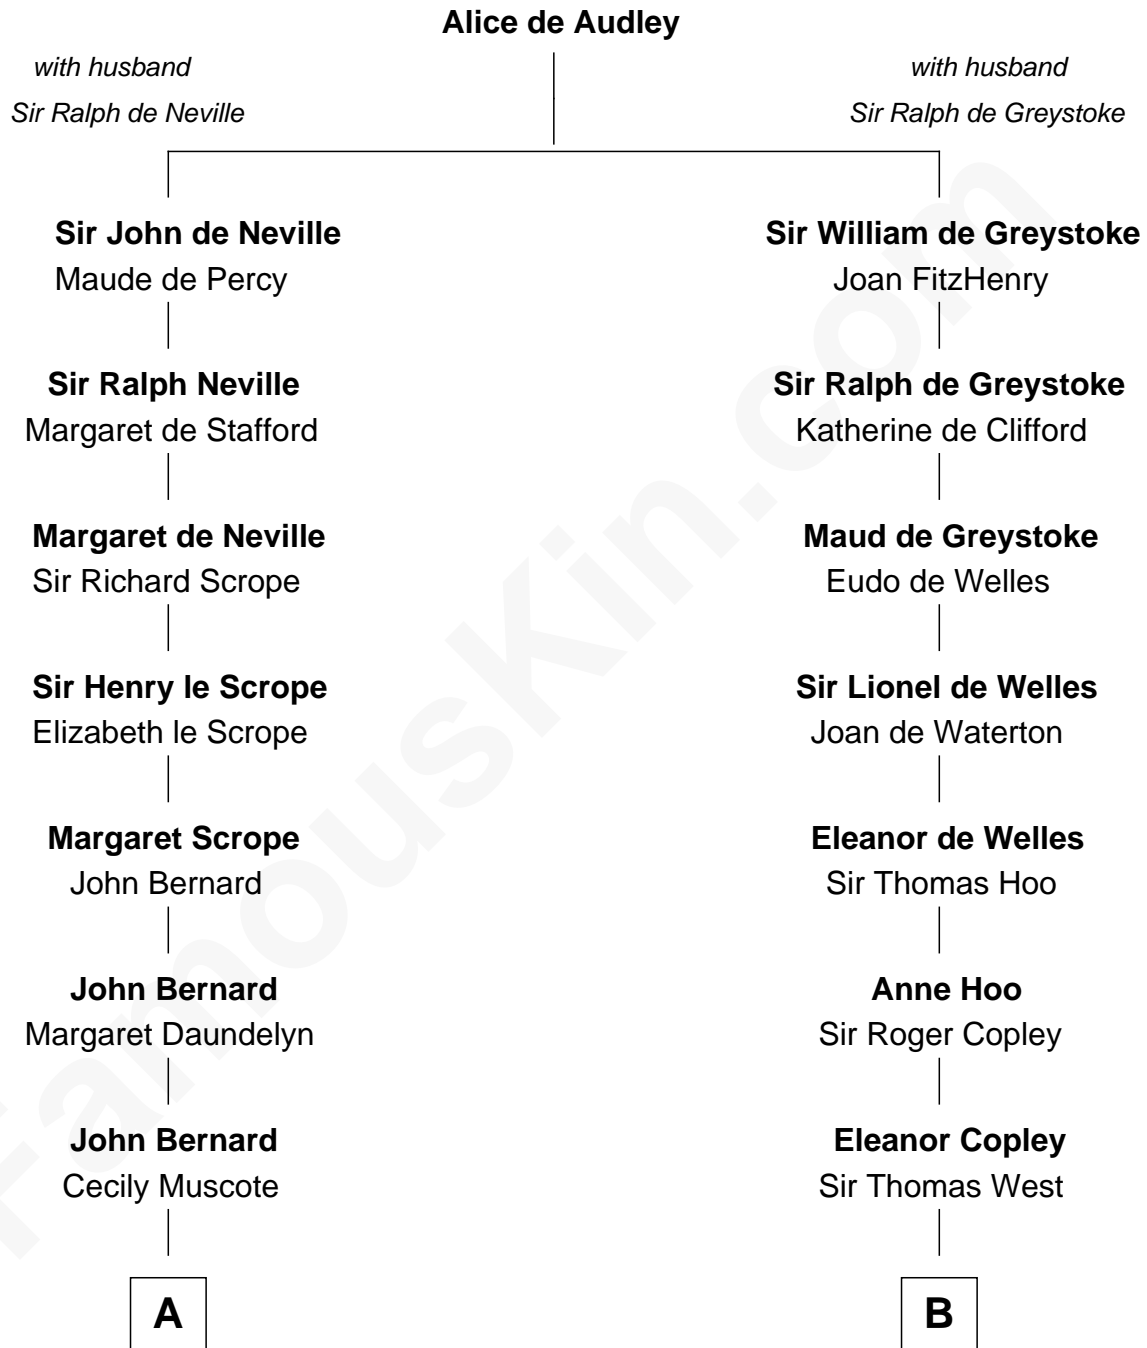

FamousKin.com Relationship Chart of

James Madison
4th U.S. President

13th cousin 8 times removed of

George H. W. Bush
41st U.S. President

C

—
Susan Montfort Shellman

Samuel Howard Fay

—
Harriet Eleanor Fay

Rev. James Smith Bush

—
Samuel Prescott Bush

Flora Sheldon

—
Prescott Sheldon Bush

Dorothy Wear Walker

—
George H. W. Bush

41st U.S. President

FamousKin.com