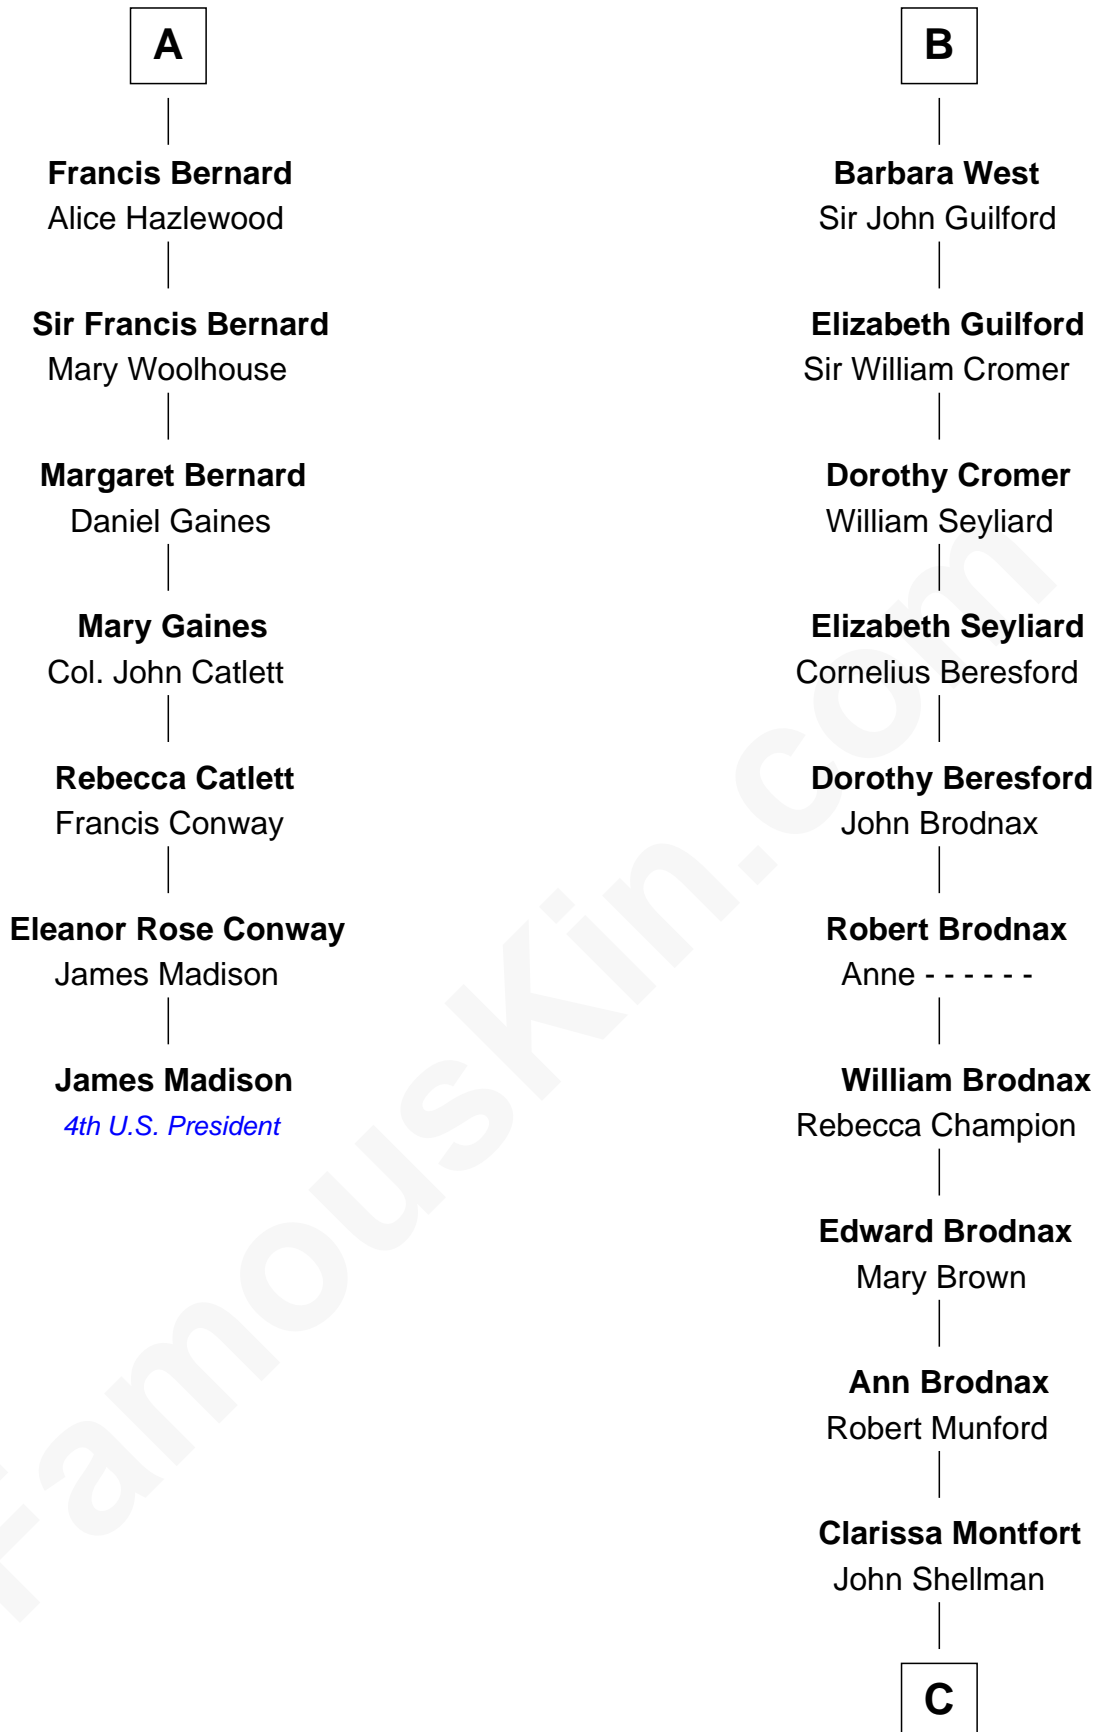

FamousKin.com Relationship Chart of

James Madison
4th U.S. President

13th cousin 8 times removed of

George H. W. Bush
41st U.S. President

C

—
Susan Montfort Shellman

Samuel Howard Fay

—
Harriet Eleanor Fay

Rev. James Smith Bush

—
Samuel Prescott Bush

Flora Sheldon

—
Prescott Sheldon Bush

Dorothy Wear Walker

—
George H. W. Bush

41st U.S. President

FamousKin.com